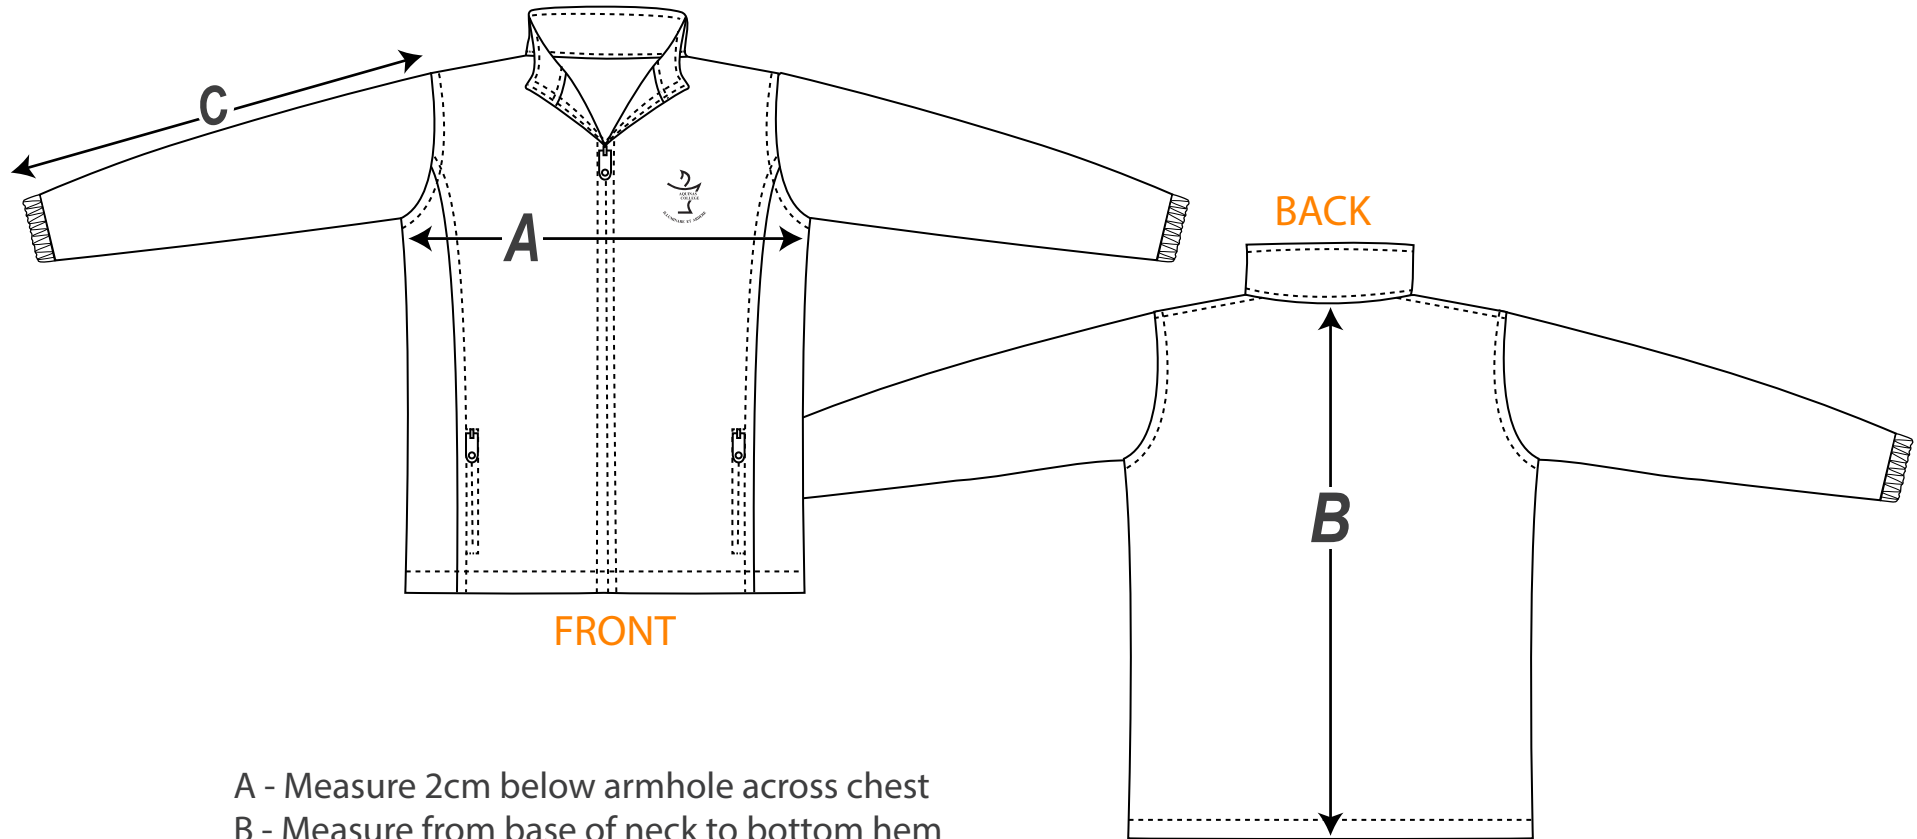

# Soft Shell PE Jacket

- A - Measure 2cm below armhole across chest
- B - Measure from base of neck to bottom hem
- C - Measure from shoulder point to sleeve hem

## Style: 4113.JKT04SSP Softshell PE Jacket

SIZE	10	12	14	Small	Med	Large	XL	2XL	3XL	4XL
A - Across Front cm	46	49	52	55	57.5	60	62.5	65	67.5	70
B - Centreback Length cm	55	59	63	67	69	71	73	74	75	76
C - Sleeve Length cm	49	54	59	61	63	65	67	68.5	70	71.5