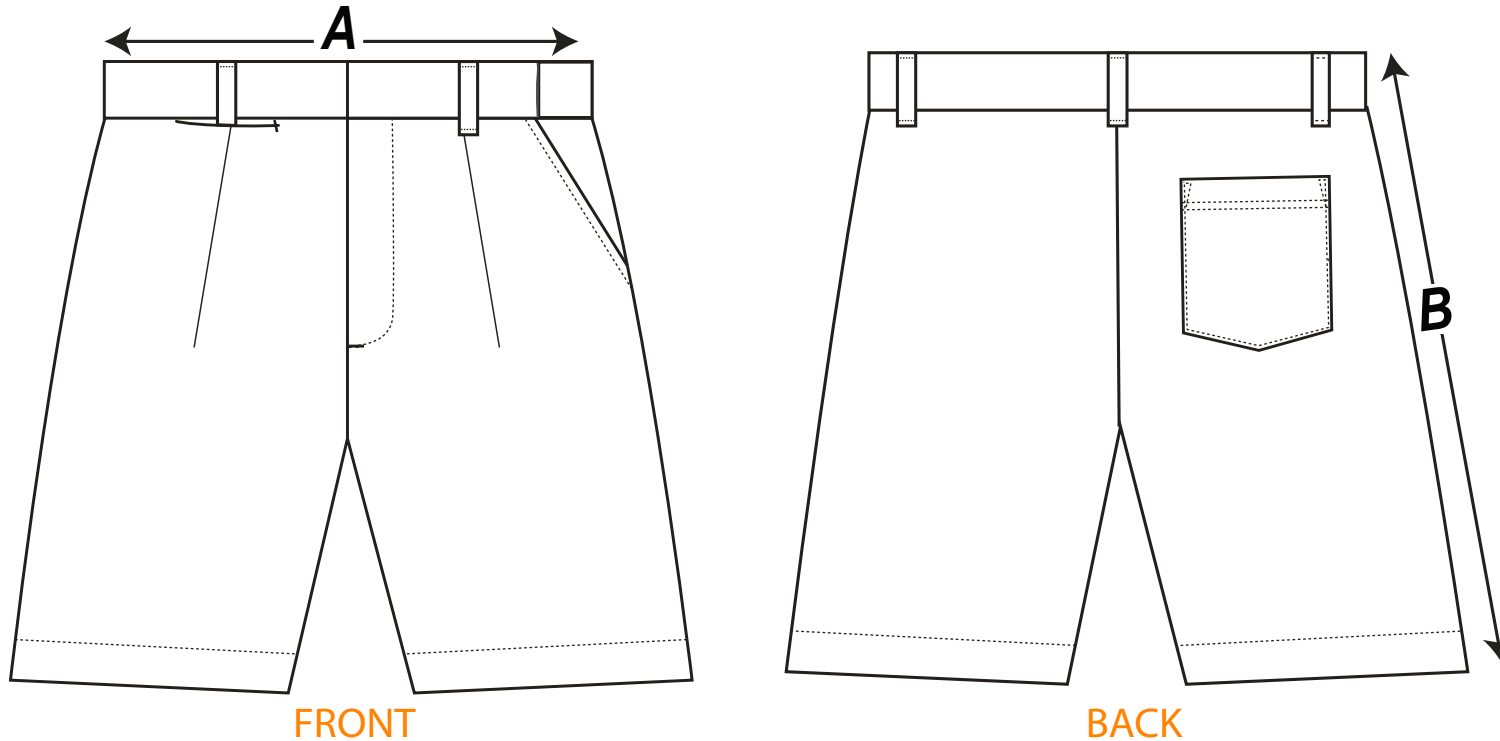

Academic Short

A - Measure from edge to edge of waistband
 B - Measure from waistband top to bottom hem

Style: 4113.FS005 Academic Short												
SIZE	22	24	26	28	30	32	34	36	38	40	42	44
A - 1/2 Waist cm	29	31.5	34	36.5	39	41.5	43.5	45.5	48	40.5	53	55
B - Outseam cm	48	48	51	52.5	54	55.5	57	58.5	60	61.5	63	64