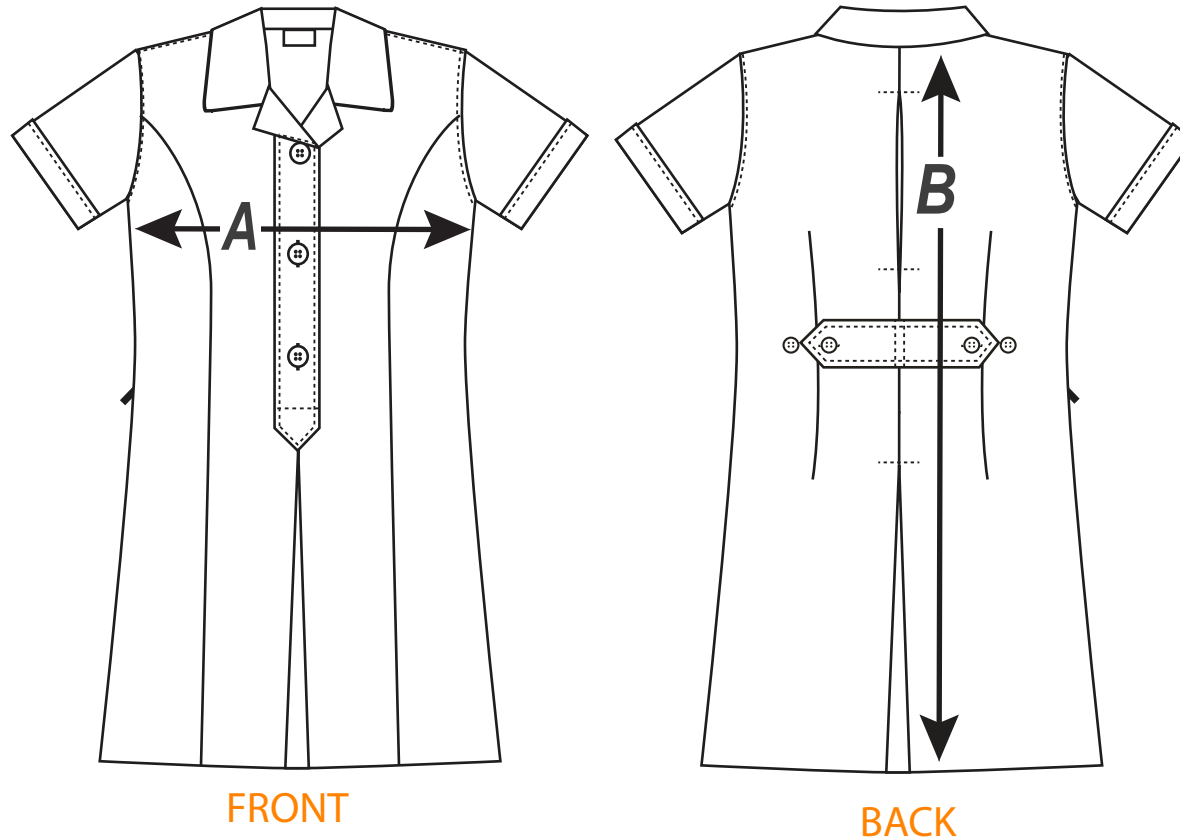

Summer Dress

FRONT

BACK

A - Measure 2cm below armhole across chest
 B - Measure from base of neck to bottom hem

Style: 4113.DR003L-C/A Summer Dress									
SIZE	6	8	10	12	14	16	18	20	24
A - Across Front cm	42	44.5	47	49.5	52	54	56.5	59	61.5
B - Centreback Length cm	63	66	69	72	75	77	78	79	80

Listed are garment measurements, not body measurements.
 When using the size chart, please measure an equivalent garment to determine the correct size.