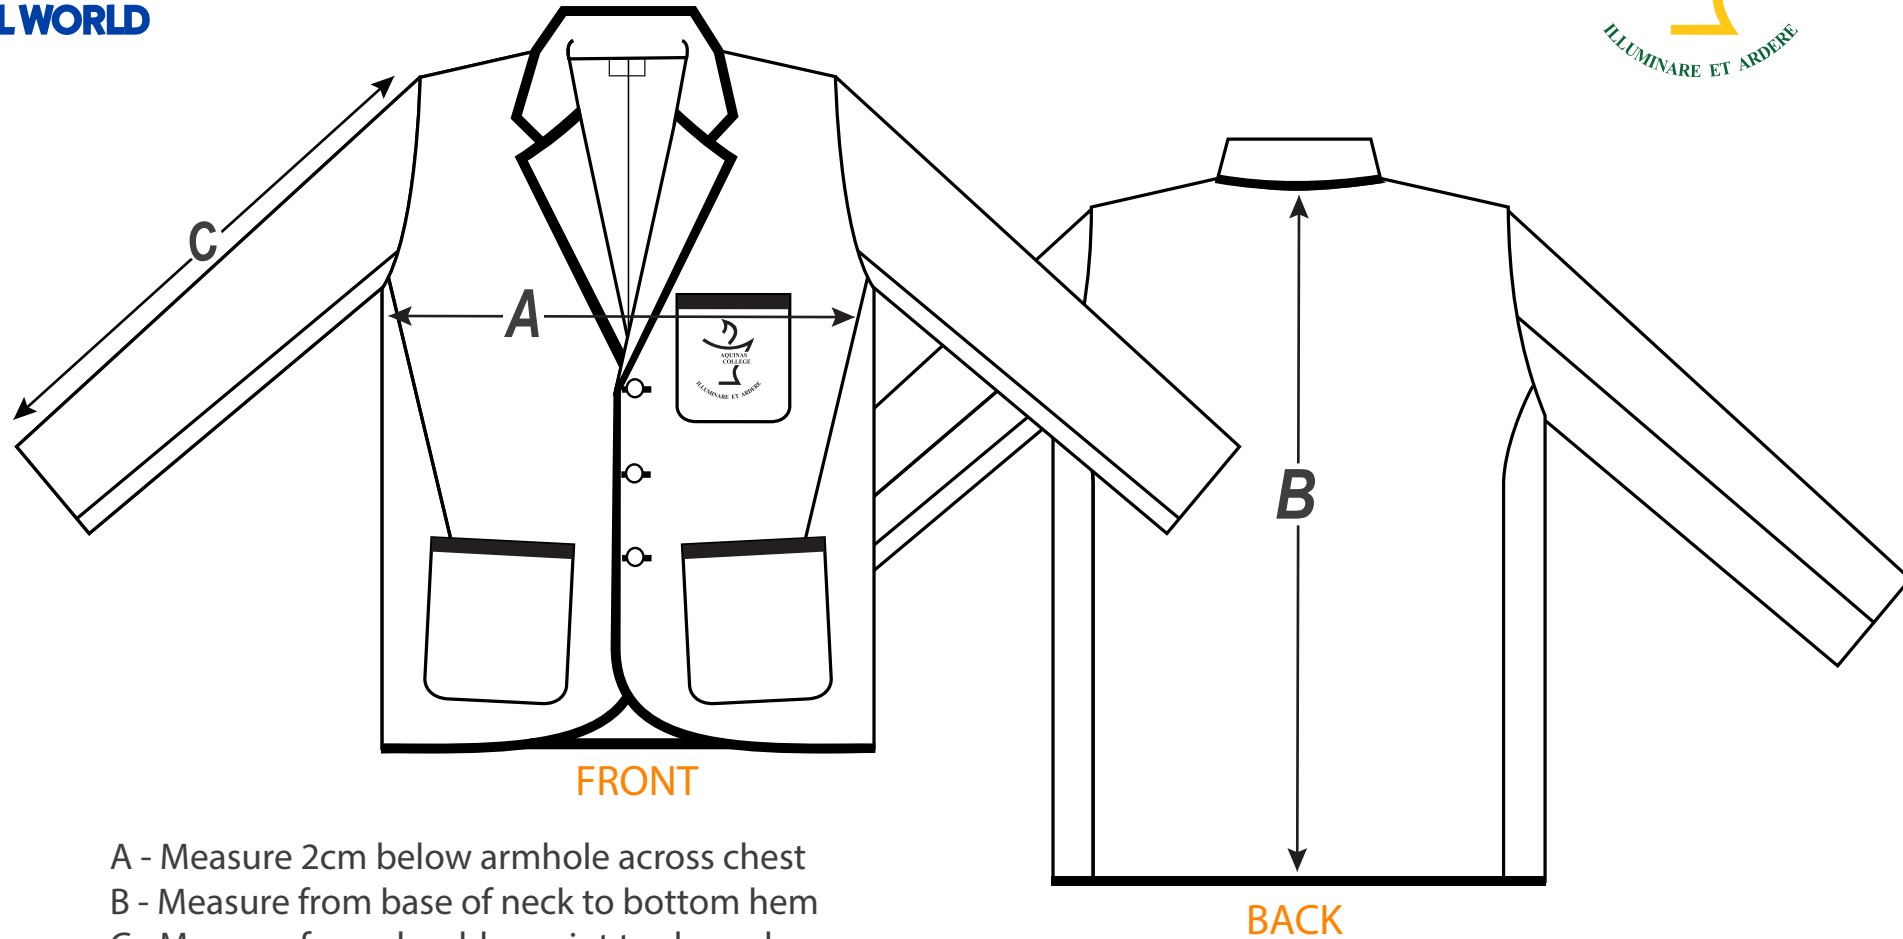

Blazer Senior

- A - Measure 2cm below armhole across chest
- B - Measure from base of neck to bottom hem
- C - Measure from shoulder point to sleeve hem

Style: 4113.BLZ002-C/A Senior Blazer												
SIZE	8	10	12	14	16	97	102	107	112	117	122	127
A - Across Front cm	42	44.5	47	49.5	52	54	56.5	59	61.5	64	66.5	69
B - Centreback Length cm	63	66	69	72	75	77	78	79	80	81	82	83
C - Sleeve Length cm	49	52	55	58	61	63	64	65	66	67	68	69

Listed are garment measurements, not body measurements.
 When using the size chart, please measure an equivalent garment to determine the correct size.