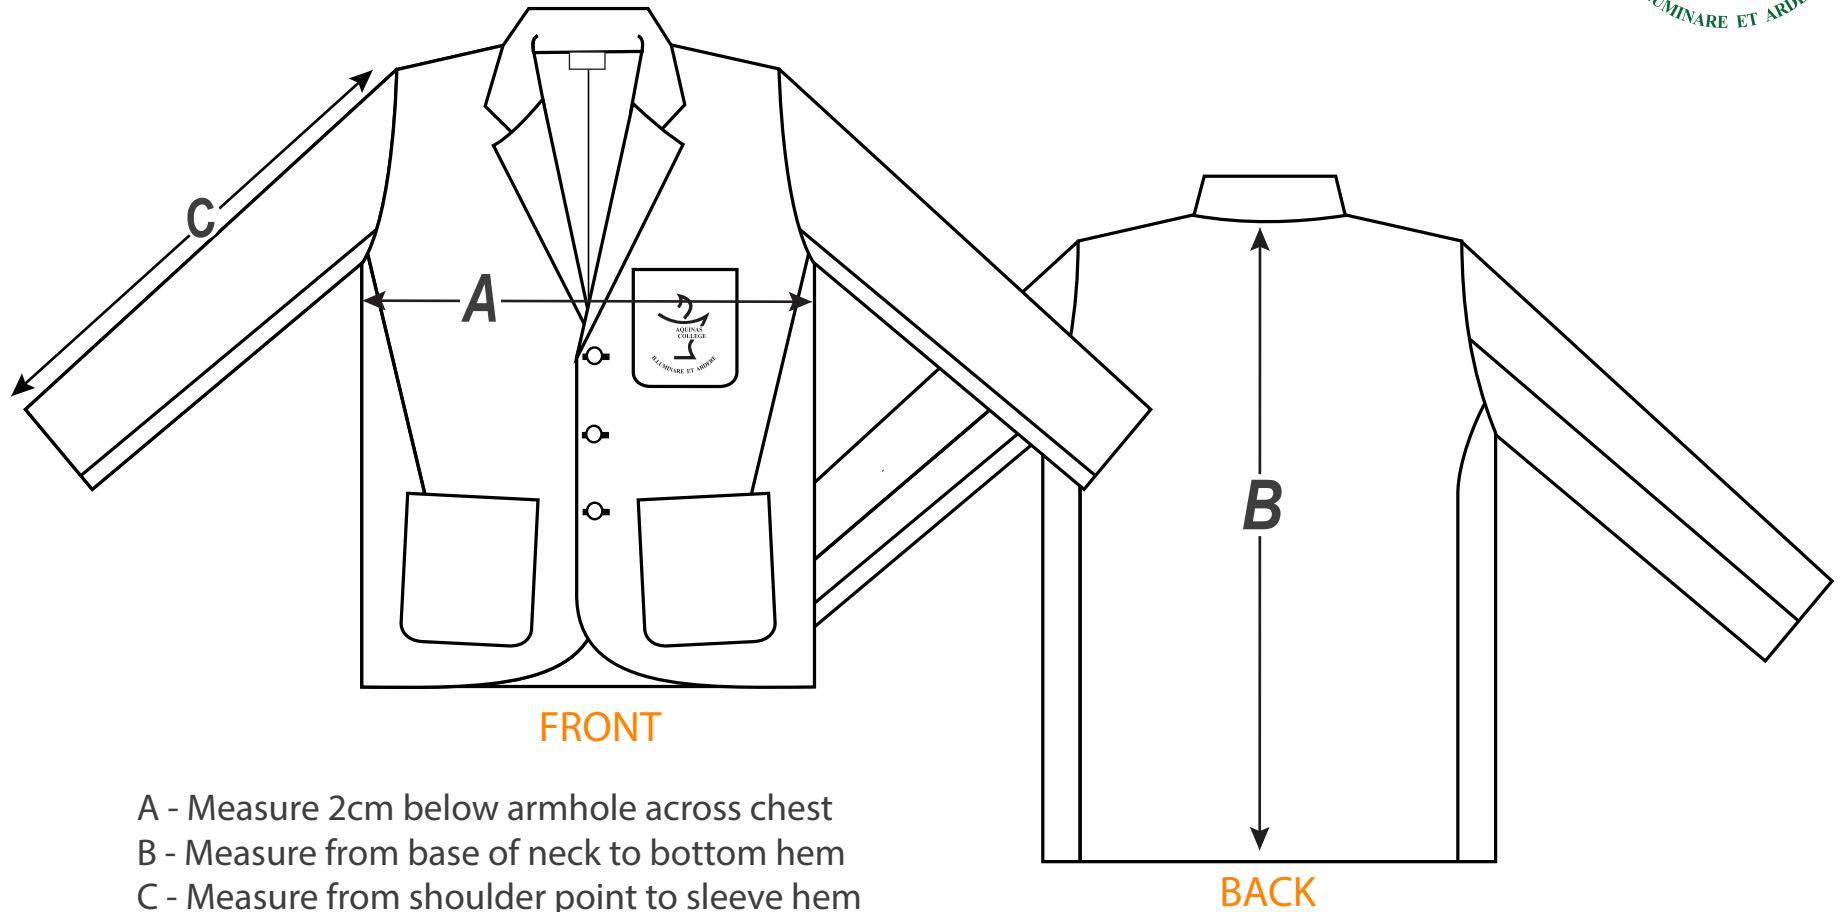

Blazer Junior

- A - Measure 2cm below armhole across chest
- B - Measure from base of neck to bottom hem
- C - Measure from shoulder point to sleeve hem

Style: 4113.BLZ001-C/A Junior Blazer												
SIZE	8	10	12	14	16	97	102	107	112	117	122	127
A - Across Front cm	42	44.5	47	49.5	52	54	56.5	59	61.5	64	66.5	69
B - Centreback Length cm	63	66	69	72	75	77	78	79	80	81	82	83
C - Sleeve Length cm	49	52	55	58	61	63	64	65	66	67	68	69

Listed are garment measurements, not body measurements.
When using the size chart, please measure an equivalent garment to determine the correct size.