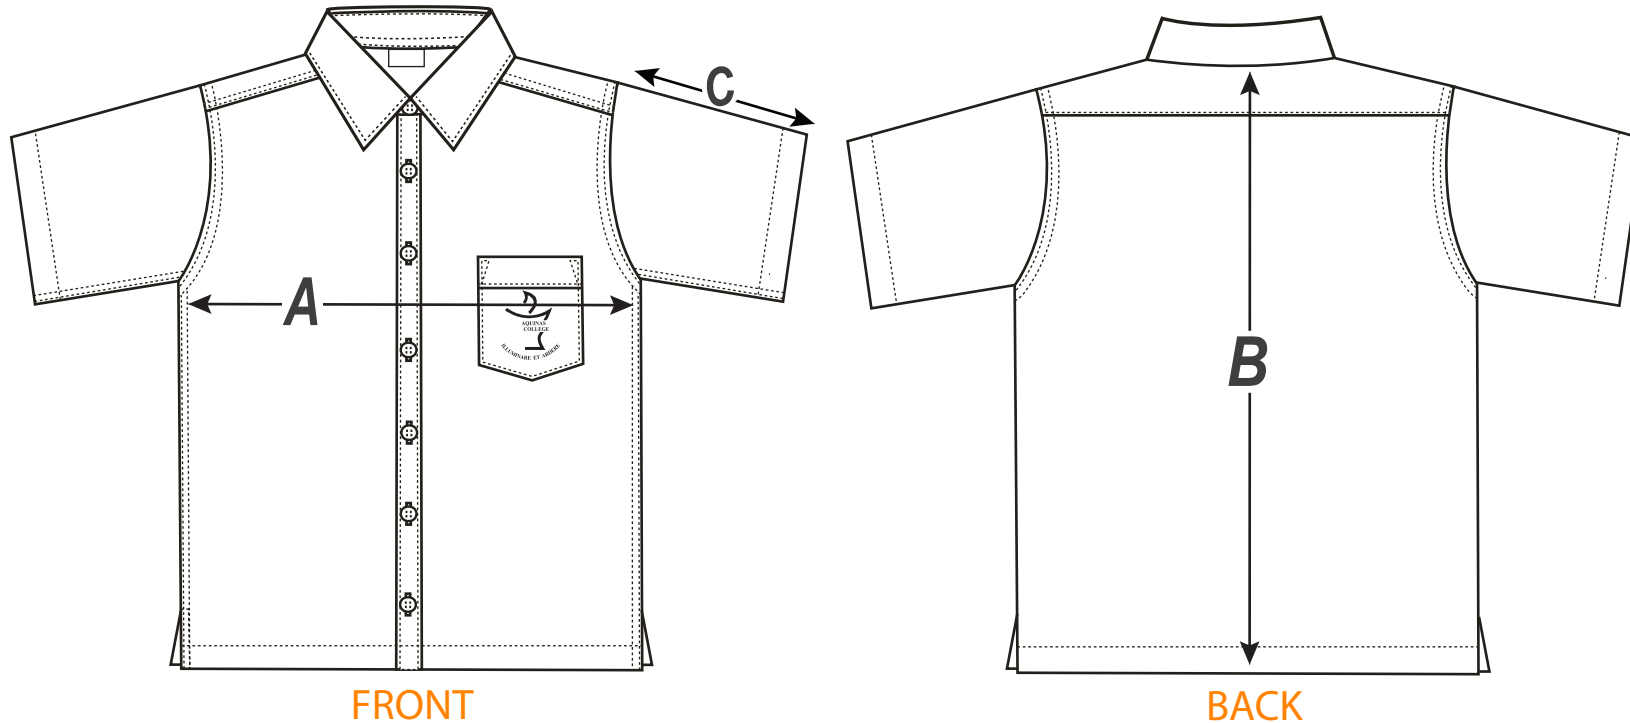

Short Sleeve Shirt

- A - Measure 2cm below armhole across chest
- B - Measure from base of neck to bottom hem
- C - Measure from shoulder point to sleeve hem

| Style: 4113.AQSS Short Sleeve Shirt | | | | | | | | | | | | |
|-------------------------------------|----|----|----|----|----|----|----|----|----|----|----|----|
| SIZE | 8 | 10 | 12 | 14 | 16 | 18 | 20 | 22 | 24 | 26 | 28 | 30 |
| A - Across Front cm | 43 | 46 | 49 | 52 | 55 | 57 | 59 | 61 | 63 | 65 | 67 | 69 |
| B - Centreback Length cm | 61 | 64 | 67 | 71 | 75 | 79 | 81 | 82 | 83 | 84 | 85 | 86 |
| C - Sleeve Length cm | 16 | 17 | 18 | 19 | 20 | 21 | 22 | 23 | 24 | 25 | 26 | 27 |

Listed are garment measurements, not body measurements.
When using the size chart, please measure an equivalent garment to determine the correct size.