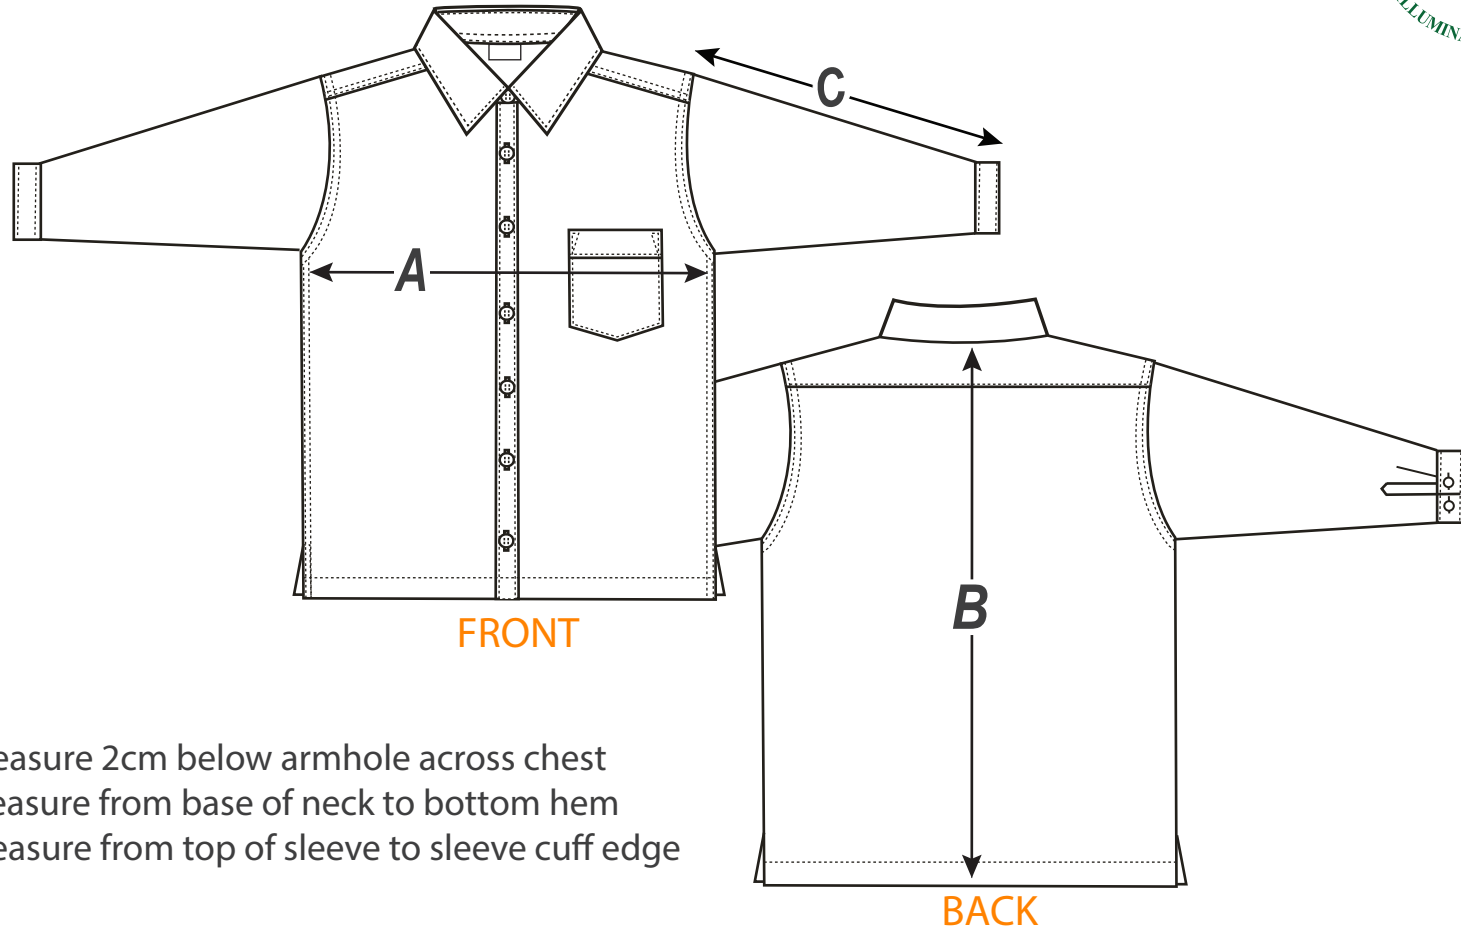

Long Sleeve Shirt

A - Measure 2cm below armhole across chest
 B - Measure from base of neck to bottom hem
 C - Measure from top of sleeve to sleeve cuff edge

Style: 4113.AQLS, Long Sleeve Shirt												
SIZE	8	10	12	14	16	18	20	22	24	26	28	30
A - Across Front cm	43	46	49	52	55	57	59	61	63	65	67	69
B - Centreback Length cm	62	65	68	71	75	79	81	82	83	84	85	86
C - Sleeve Length cm	43	47	52	56	60	63	63	63	63	64	64	64

Listed are garment measurements, not body measurements.
 When using the size chart, please measure an equivalent garment to determine the correct size.