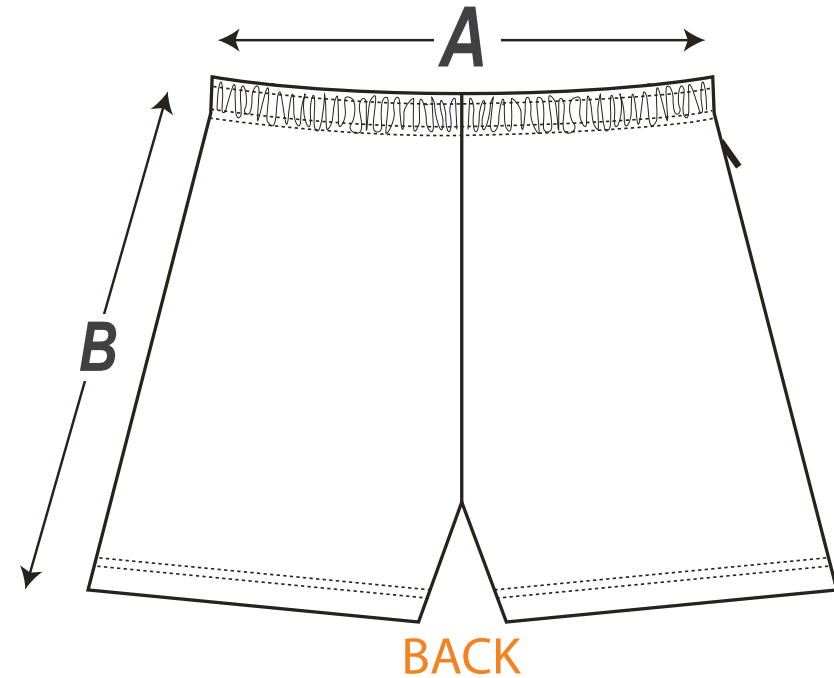

AeroPlus Short

A - Measure from edge to edge the top of waistband (relaxed).

B - Measure from top of waistband alongside to bottom of hem

AeroPlus Short											
SIZE	2	4	6	8	10	12	14	S	M	L	XL
A- Across waist - cm	23	24	25	26	28	29	30	31.5	32.5	33.5	35
B- Outseam - cm	28	31	34	37	40	43	46	48	50	52	53

Listed are garment measurements, not body measurements.

When using the size chart, please measure an equivalent garment to determine the correct size.