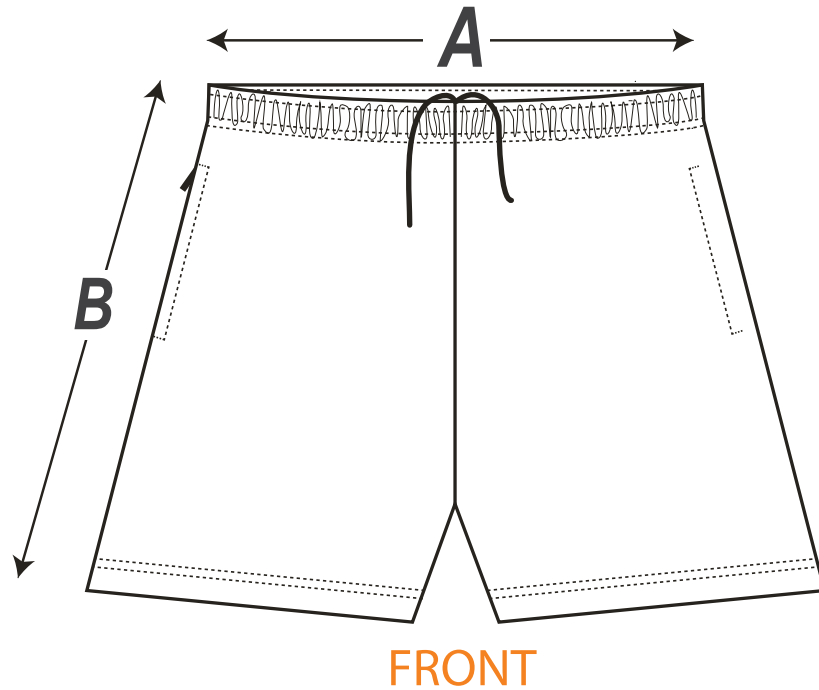

AeroPlus Short

A - Measure from edge to edge the top of waistband (relaxed).

B - Measure from top of waistband alongside to bottom of hem

AeroPlus Short											
SIZE	2	4	6	8	10	12	14	S	M	L	XL
A- Across waist - cm	23	24	25	26	28	29	30	31.5	32.5	33.5	35
B- Outseam - cm	28	31	34	37	40	43	46	48	50	52	53

Listed are garment measurements, not body measurements.

When using the size chart, please measure an equivalent garment to determine the correct size.