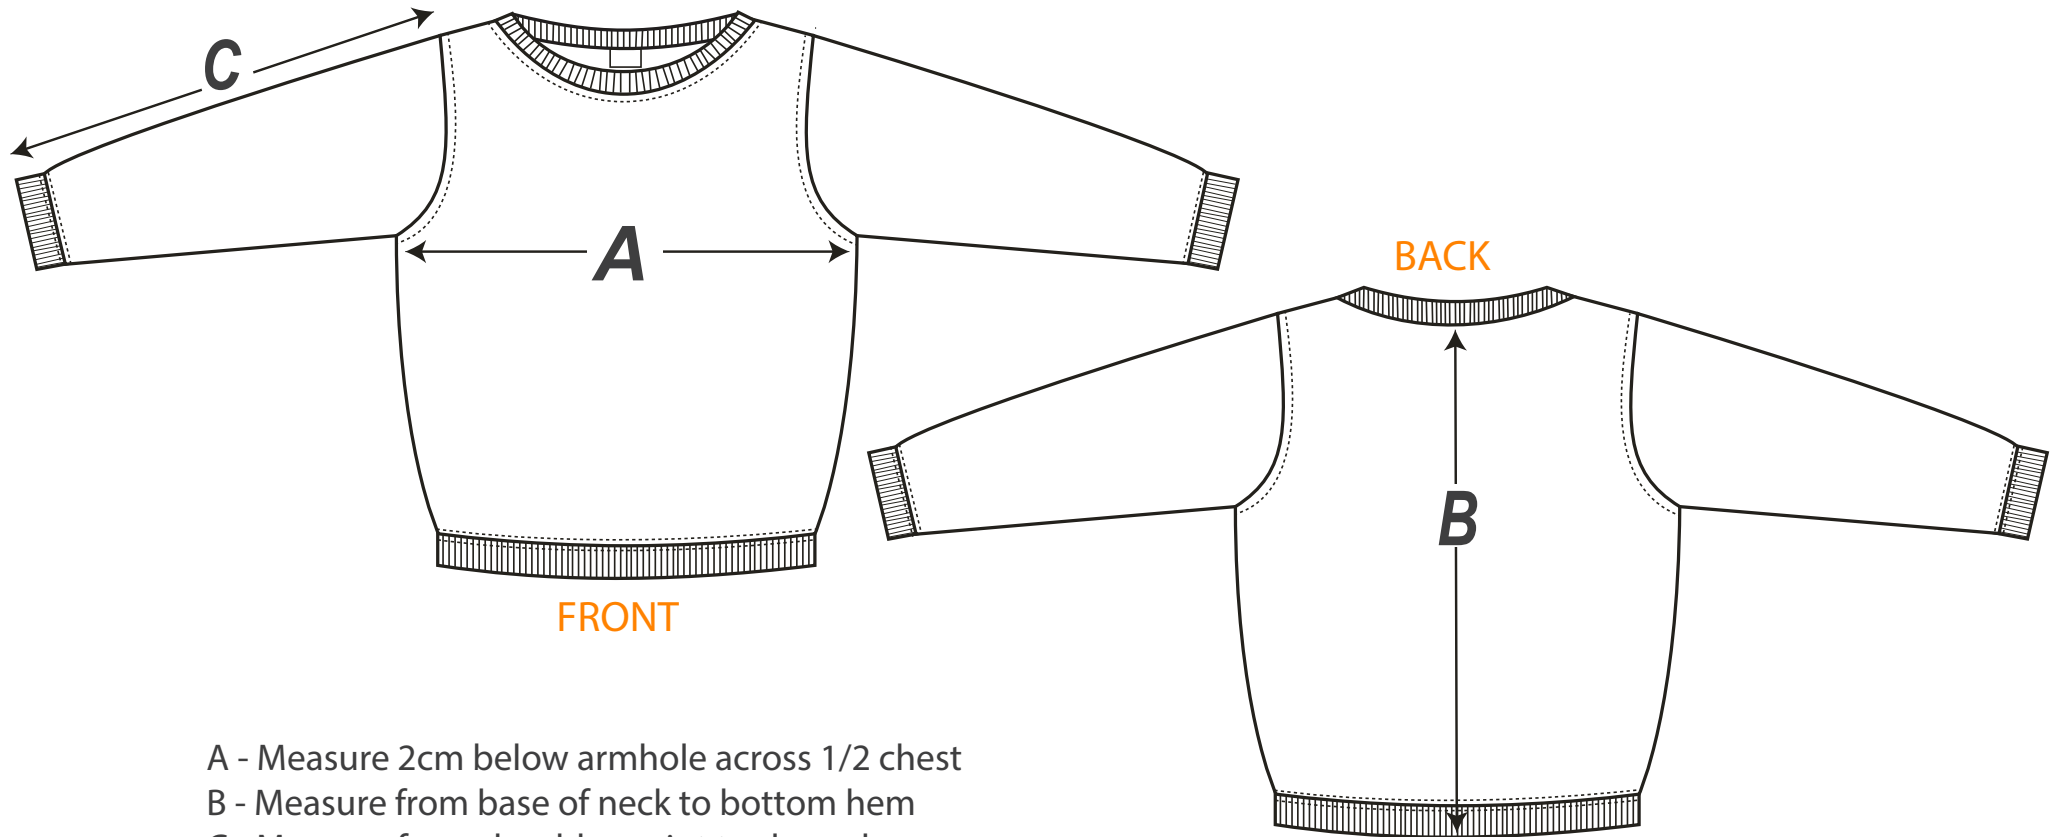

# Crew Neck Windcheater

- A - Measure 2cm below armhole across 1/2 chest
- B - Measure from base of neck to bottom hem
- C - Measure from shoulder point to sleeve hem

## Crew Neck Windcheater

SIZE	2	4	6	8	10	12	14	S	M	L	XL
A - Across Front cm	38	40	42.5	45	47.5	50	52.5	55	58	60	62
B - Centreback Length cm	38	42	46	50	54	58	62	65	67	69	71
C - Sleeve Length cm	34	37	43	46	50	55	58	60	62	64	66