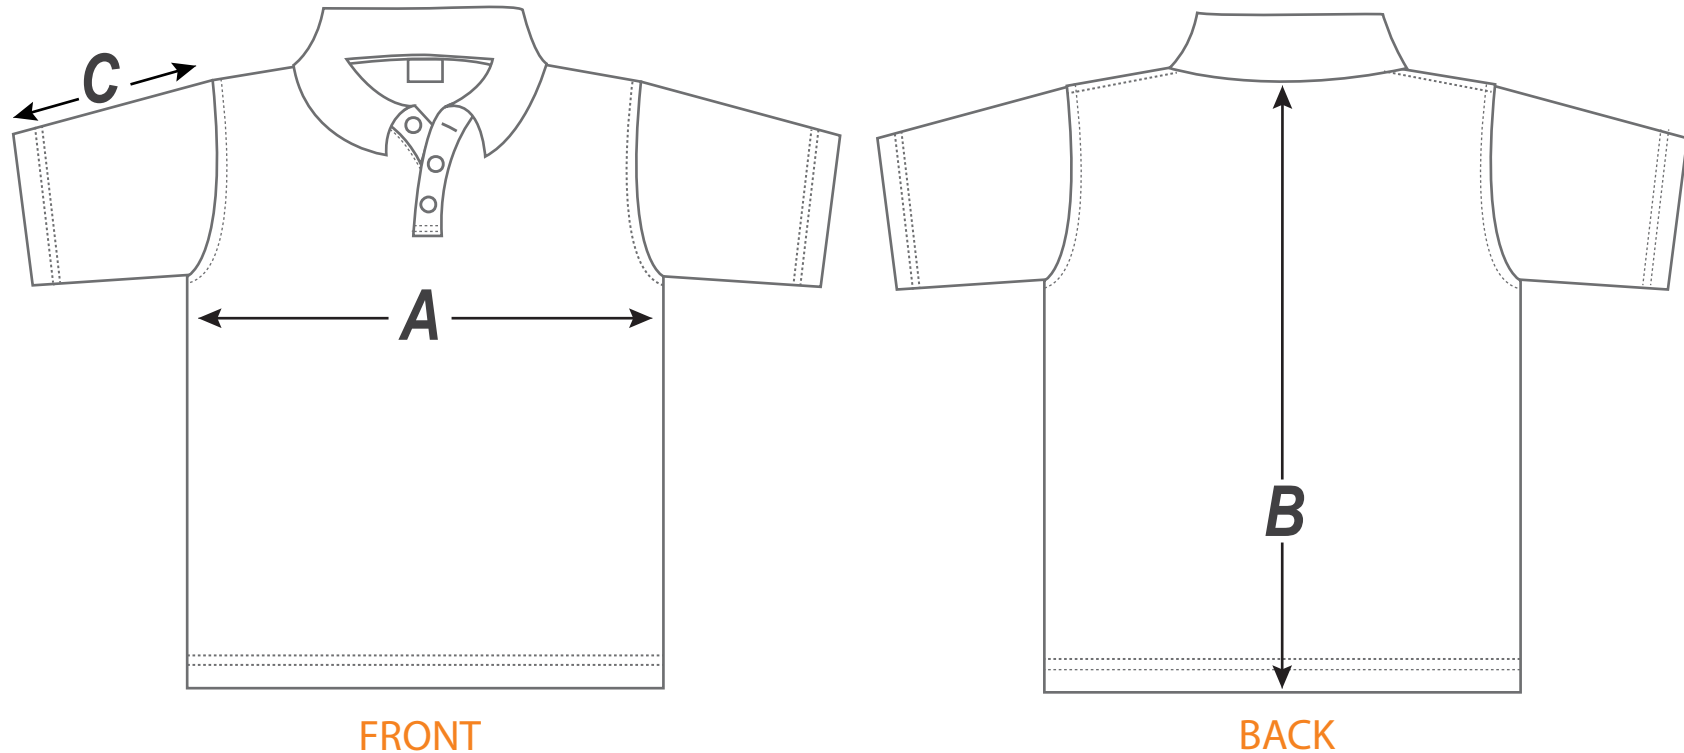

Short Sleeve Polo Shirt

- A - Measure 2cm below armhole across chest
- B - Measure from base of neck to bottom hem
- C - Measure from shoulder point to sleeve hem

Short Sleeve Polo Shirt													
SIZE	2	4	6	8	10	12	14	S	M	L	XL	2XL	3XL
A - Across Front cm	35.5	38	40.5	43	45.5	48	50.5	53	56	59	61.5	64	66
B - Centreback Length cm	43	47	51	55	59	63	67	70	72	74	75	76	77
C - Sleeve Length cm	14.5	15.5	16.5	18	20	22	24	25	26	27	28	29	30

Listed are garment measurements, not body measurements.
When using the size chart, please measure an equivalent garment to determine the correct size.