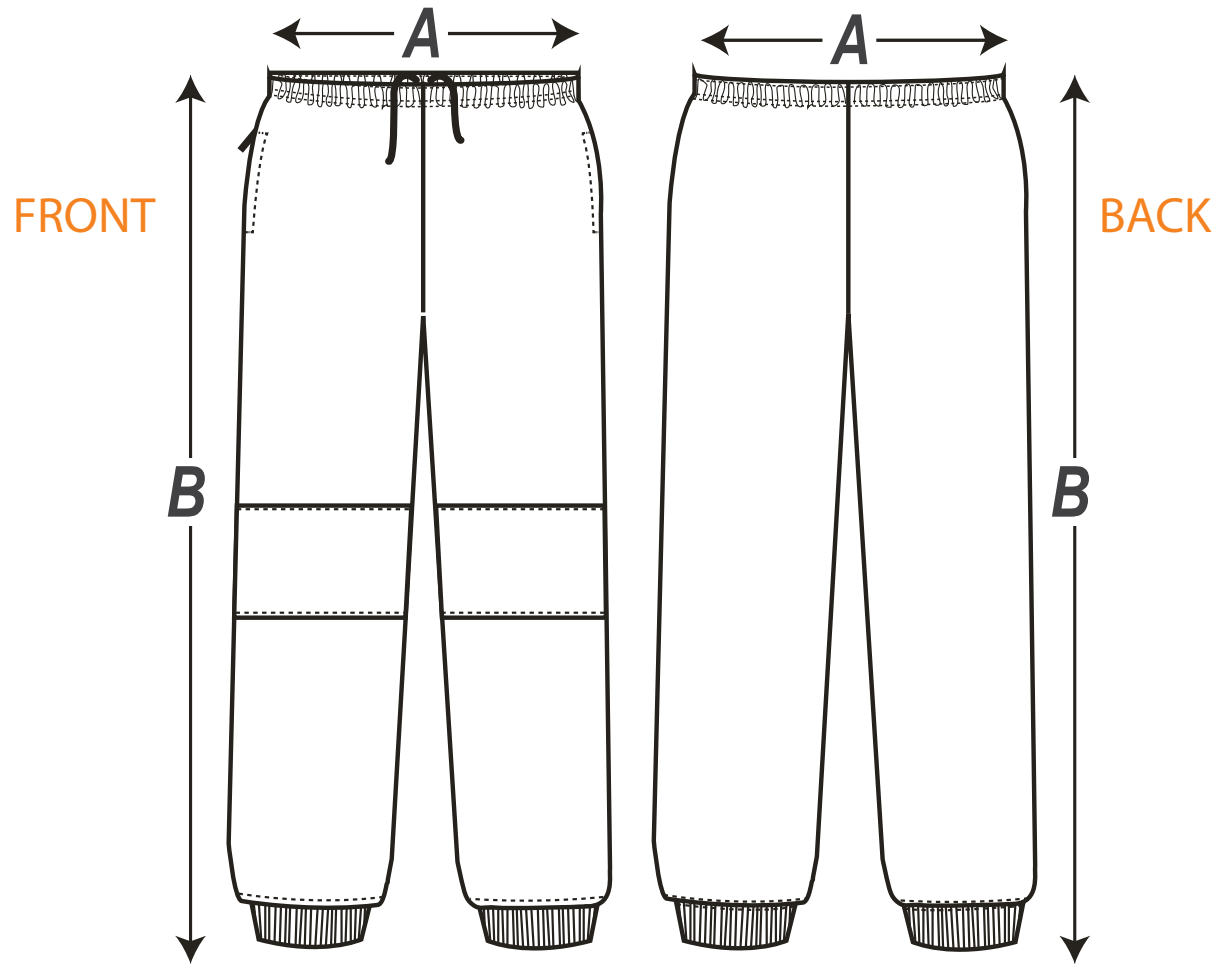

Double Knee Cuffed Trackpant

A - Measure from edge to edge the top of waistband (relaxed)

B - Measure from top of waist band to bottom of rib hem

Rib Cuff Leg Trackpant									
SIZE	2	4	6	8	10	12	14	S	M
A - Waist cm	24	25	26	27	28	29.5	31	32.5	33.5
B - Outseam cm	60	66	75	82	90	97	103	105	107

Listed are garment measurements, not body measurements.

When using the size chart, please measure an equivalent garment to determine the correct size.