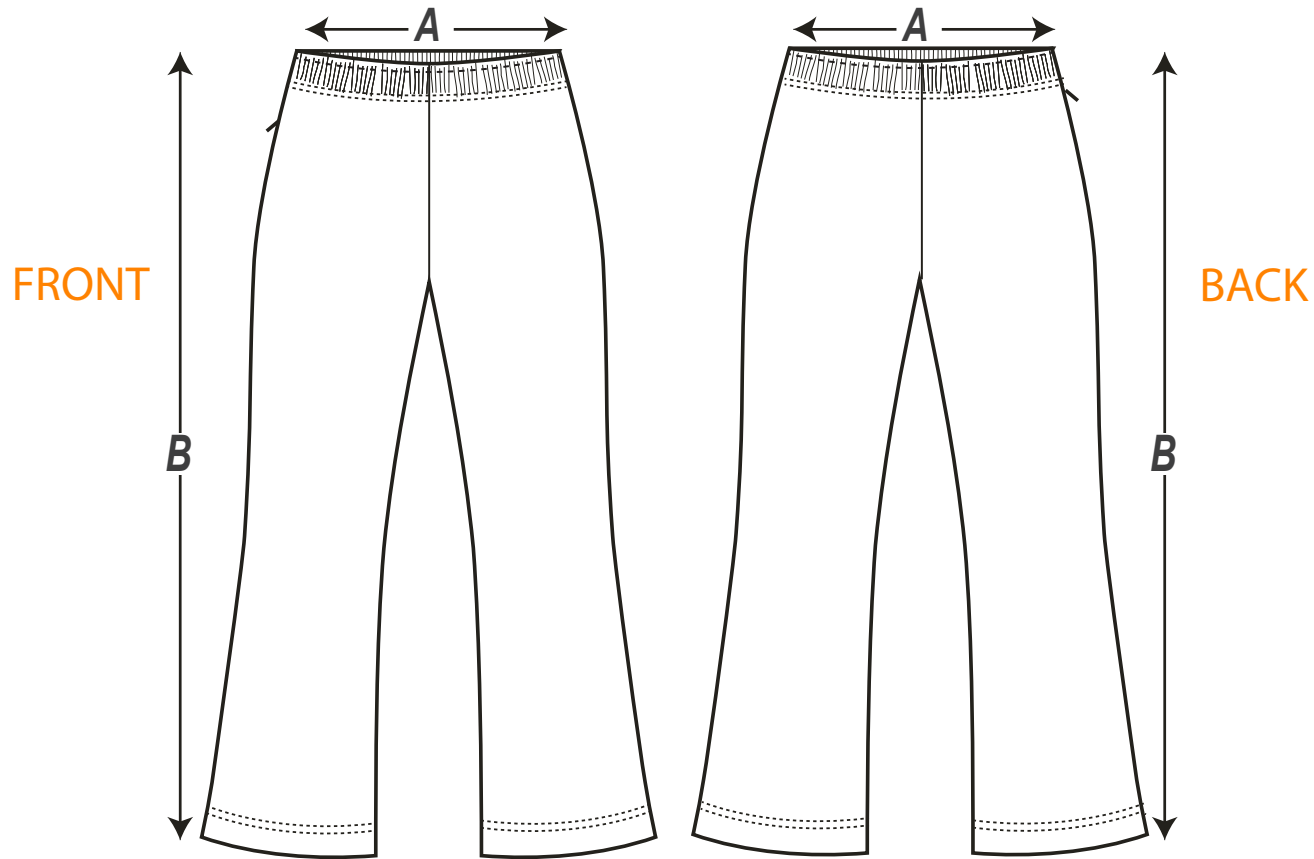

Girls Boot Leg Pant

A - Measure from edge to edge the top of waistband (relaxed)

B - Measure from top of waist band alongside bottom of hem

Bootleg Pant													
SIZE	2	4	6	8	10	12	14	S	M	L	XL	2XL	3XL
A - Waist cm	23	24	26	26	27	29	29	30	31	32	33.5	35	36.5
B - Outseam cm	57	63	72	79	86	93	100	103	104	106	106	107	108

Listed are garment measurements, not body measurements.

When using the size chart, please measure an equivalent garment to determine the correct size