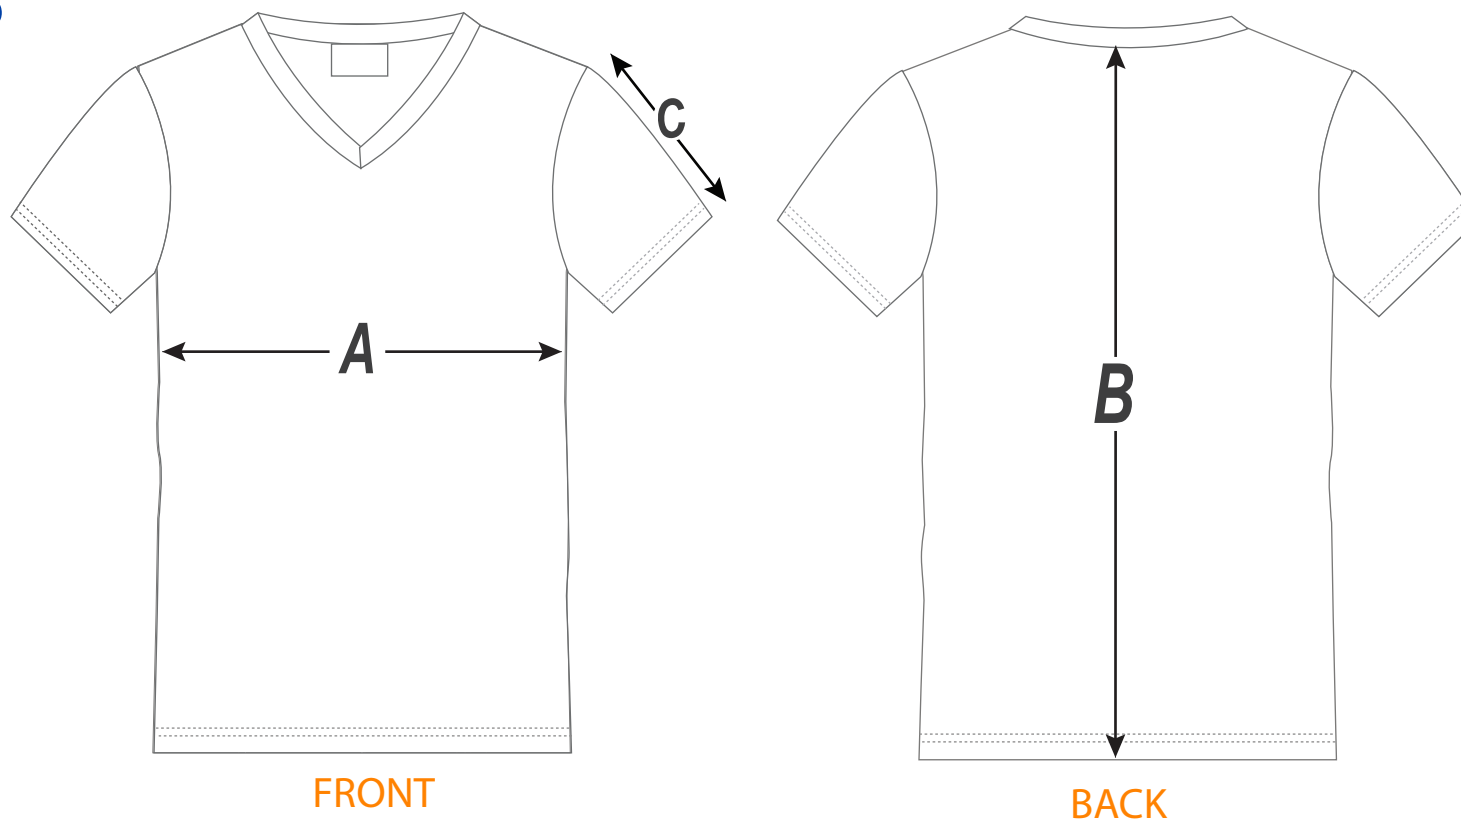

Sports Top

- A - Measure 2cm below armhole across chest
- B - Measure from base of neck to bottom hem
- C - Measure from shoulder point to sleeve hem

Sports Top													
SIZE	2	4	6	8	10	12	14	S	M	L	XL	2XL	3XL
A - Across Front cm	35.5	38	40.5	43	45.5	48	50.5	53	56	59	61.5	64	66
B - Centreback Length cm	43	47	51	55	59	63	67	70	72	74	75	76	77
C - Sleeve Length cm	14.5	15.5	16.5	18	20	22	24	25	26	27	28	29	30

Listed are garment measurements, not body measurements.
When using the size chart, please measure an equivalent garment to determine the correct size.