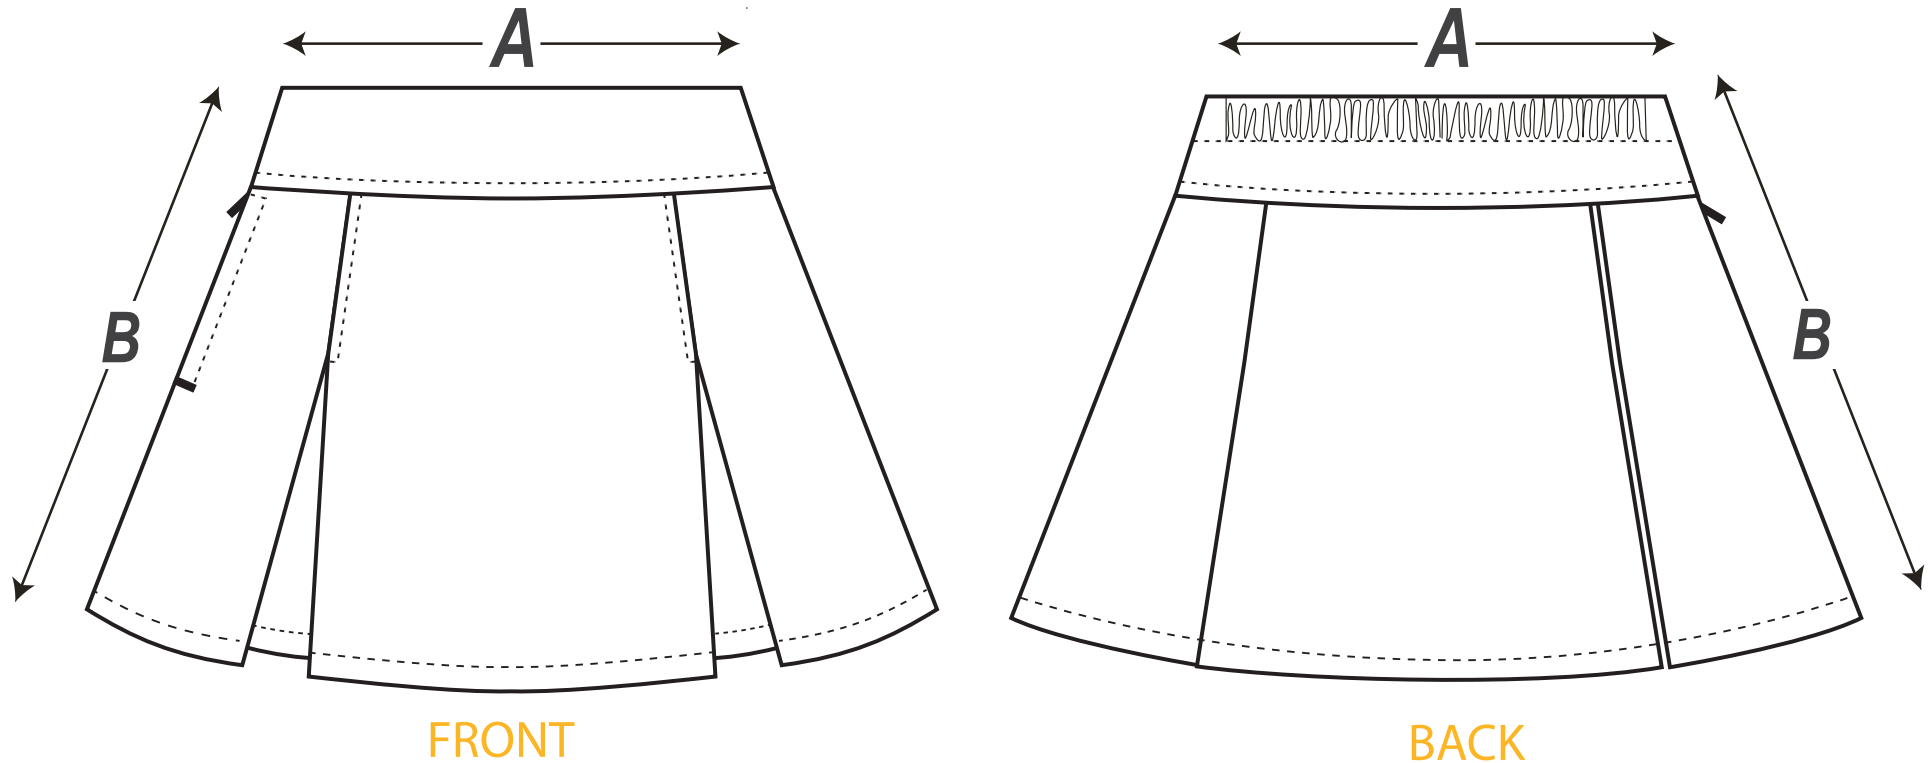

Poly Yolk Skort

A - Measure from edge to edge the top of waistband (relaxed)

B - Measure from top of waist band alongside bottom of hem

GIRLS SKORT

SIZE	2	4	6	8	10	12	14	S	M	L	XL	2XL	3XL
A - 1/2 Waist cm	24	25	26	27.5	29	30	31	32	33	35	37	39	40.5
B - Outseam cm	25.5	28	31	34	37	40	42	43	44	45	46	47	48

Listed are garment measurements, not body measurements.

When using the size chart, please measure an equivalent garment to determine the correct size.