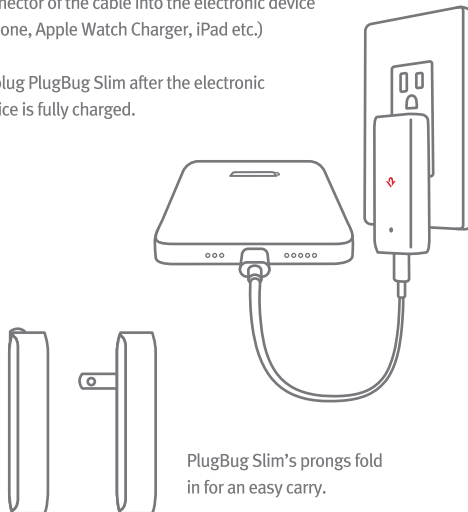

Using PlugBug Slim

Place PlugBug Slim into a socket. Plug the USB-C connector of the cable into the Type-C interface of PlugBug Slim and plug the other connector of the cable into the electronic device (iPhone, Apple Watch Charger, iPad etc.)

Unplug PlugBug Slim after the electronic device is fully charged.

PlugBug Slim's prongs fold in for an easy carry.

Operation Notes

- Do not use the PlugBug Slim charger with an electronic product that does not conform with the listed specifications in order to avoid any problems caused by mismatched or incompatible specifications.
- It is normal for the PlugBug Slim charger to get hot while in use.
- If PlugBug Slim stops working due to being over the specified current, temperatures outside of normal operating parameters or due to short-circuit protection, please unplug the device after it turns off to turn it on again, then check to verify whether the connected device is compatible with this charger.
- Do not place the PlugBug Slim charger close to flames or devices capable of starting a fire including stoves, candles, etc.
- Do not let the PlugBug Slim charger become exposed/submerged in liquids, including swimming pools, bathtubs, etc.
- Do not clean the PlugBug Slim charger with any corrosive cleaners.

More From Twelve South

Curve

Desktop stand for MacBook and laptops

Compass Pro

Adjustable portable stand for iPad