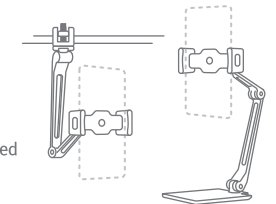

Place PlugBug Slim into a socket. Plug the USB-C connector of the cable into the Type-C interface of PlugBug Slim and plug the other connector of the cable into the electronic device (iPhone, Apple Watch Charger, iPad etc.)

Unplug PlugBug Slim after the electronic device is fully charged.

PlugBug Slim's prongs fold in for an easy carry.

Operation Notes

- Do not use the PlugBug Slim charger with an electronic product that does not conform with the listed specifications in order to avoid any problems caused by mismatched or incompatible specifications.
- It is normal for the PlugBug Slim charger to get hot while in use.
- If PlugBug Slim stops working due to being over the specified current, temperatures outside of normal operating parameters or due to short-circuit protection, please unplug the device after it turns off to turn it on again, then check to verify whether the connected device is compatible with this charger.
- Do not place the PlugBug Slim charger close to flames or devices capable of starting a fire including stoves, candles, etc.
- Do not let the PlugBug Slim charger become exposed/submerged in liquids, including swimming pools, bathtubs, etc.
- Do not clean the PlugBug Slim charger with any corrosive cleaners.

More From Twelve South

Curve

Desktop stand for MacBook and laptops

Compass Pro

Adjustable portable stand for iPad

HoverBar Duo

Adjustable iPad stand with weighted desktop base + shelf clamp

Visit [twelvesouth.com](https://www.twelvesouth.com) to view all our products