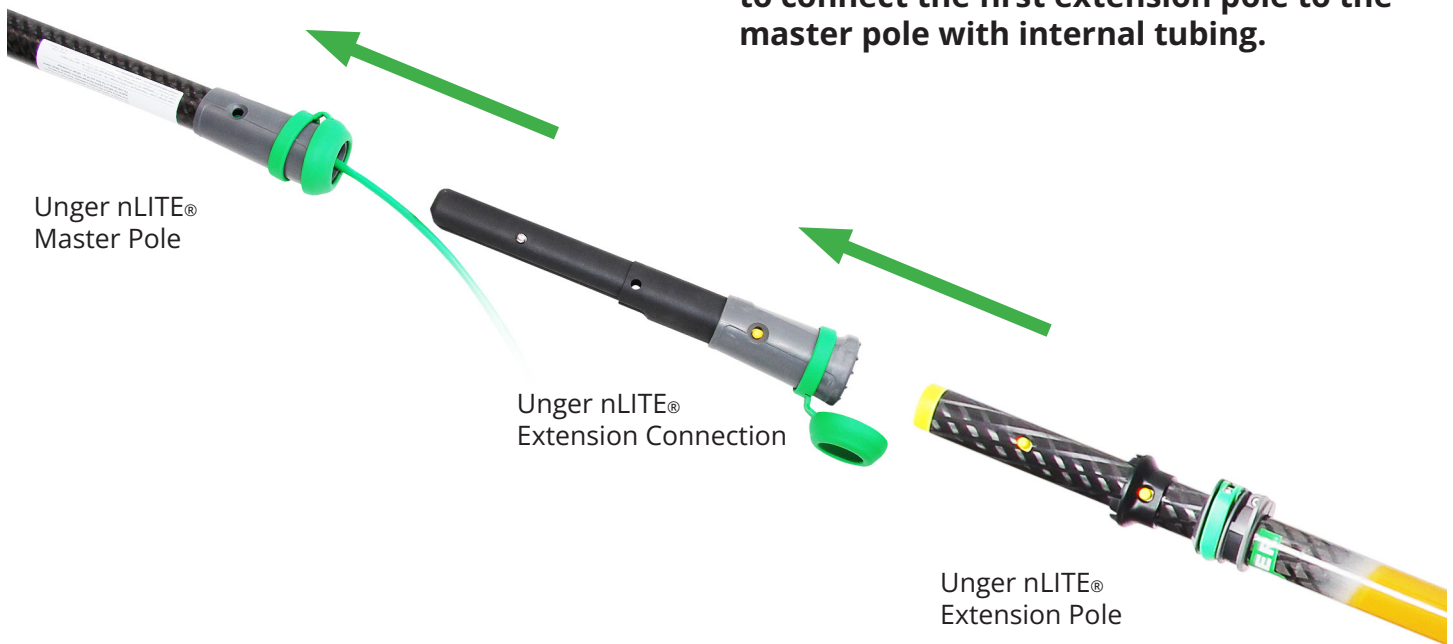

Generation 2 Unger nLITE® Water-Fed Pole + Two Extension

Operation Manual

Operation Manual

First Extension Pole

Unger nLITE® Extension Connection allows to connect the first extension pole to the master pole with internal tubing.

Second Extension Pole

Unger nLITE®
Extension Pole

Unger nLITE®
Extension Pole

Unger nLITE®
Extension Pole

Unger nLITE®
Extension Pole