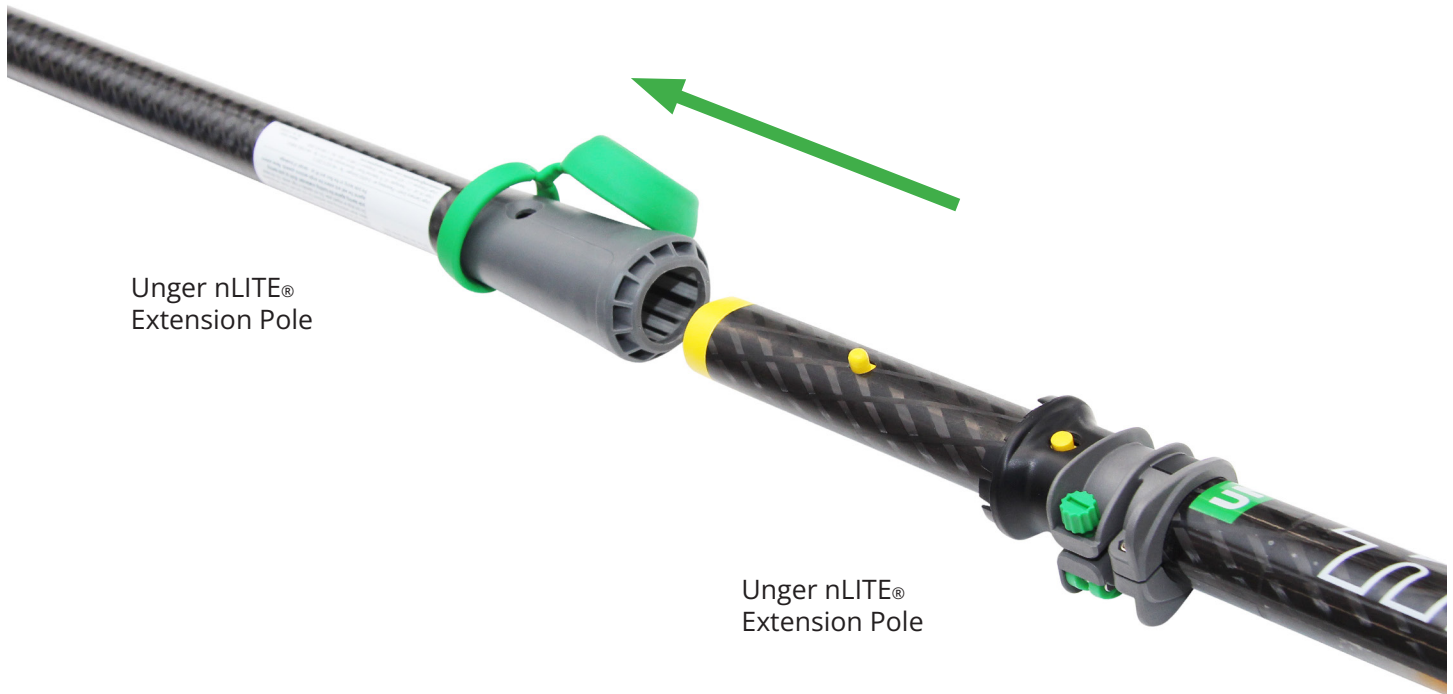

Generation 2 Unger nLITE® Water-Fed Pole + Two Extension

Operation Manual

Operation Manual

First Extension Pole

Unger nLITE® Extension Connection allows to connect the first extension pole to the master pole with internal tubing.

Second Extension Pole

Unger nLITE®
Extension Pole

Unger nLITE®
Extension Pole

Unger nLITE®
Extension Pole

Unger nLITE®
Extension Pole