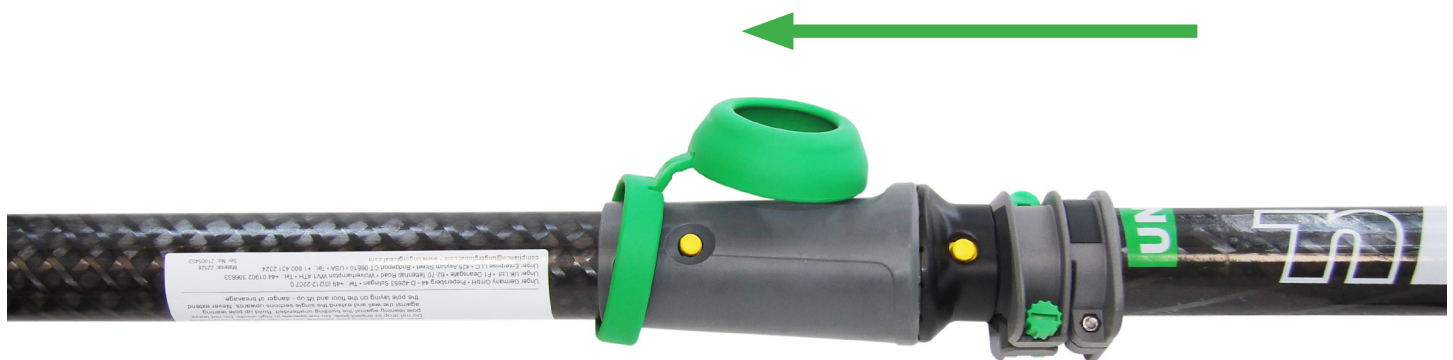

Generation 2 Unger nLITE® Water-Fed Pole + Two Extension

Operation Manual

Operation Manual

First Extension Pole

Unger nLITE® Extension Connection allows to connect the first extension pole to the master pole with internal tubing.

Second Extension Pole

Unger nLITE®
Extension Pole

Unger nLITE®
Extension Pole

Unger nLITE®
Extension Pole

Unger nLITE®
Extension Pole