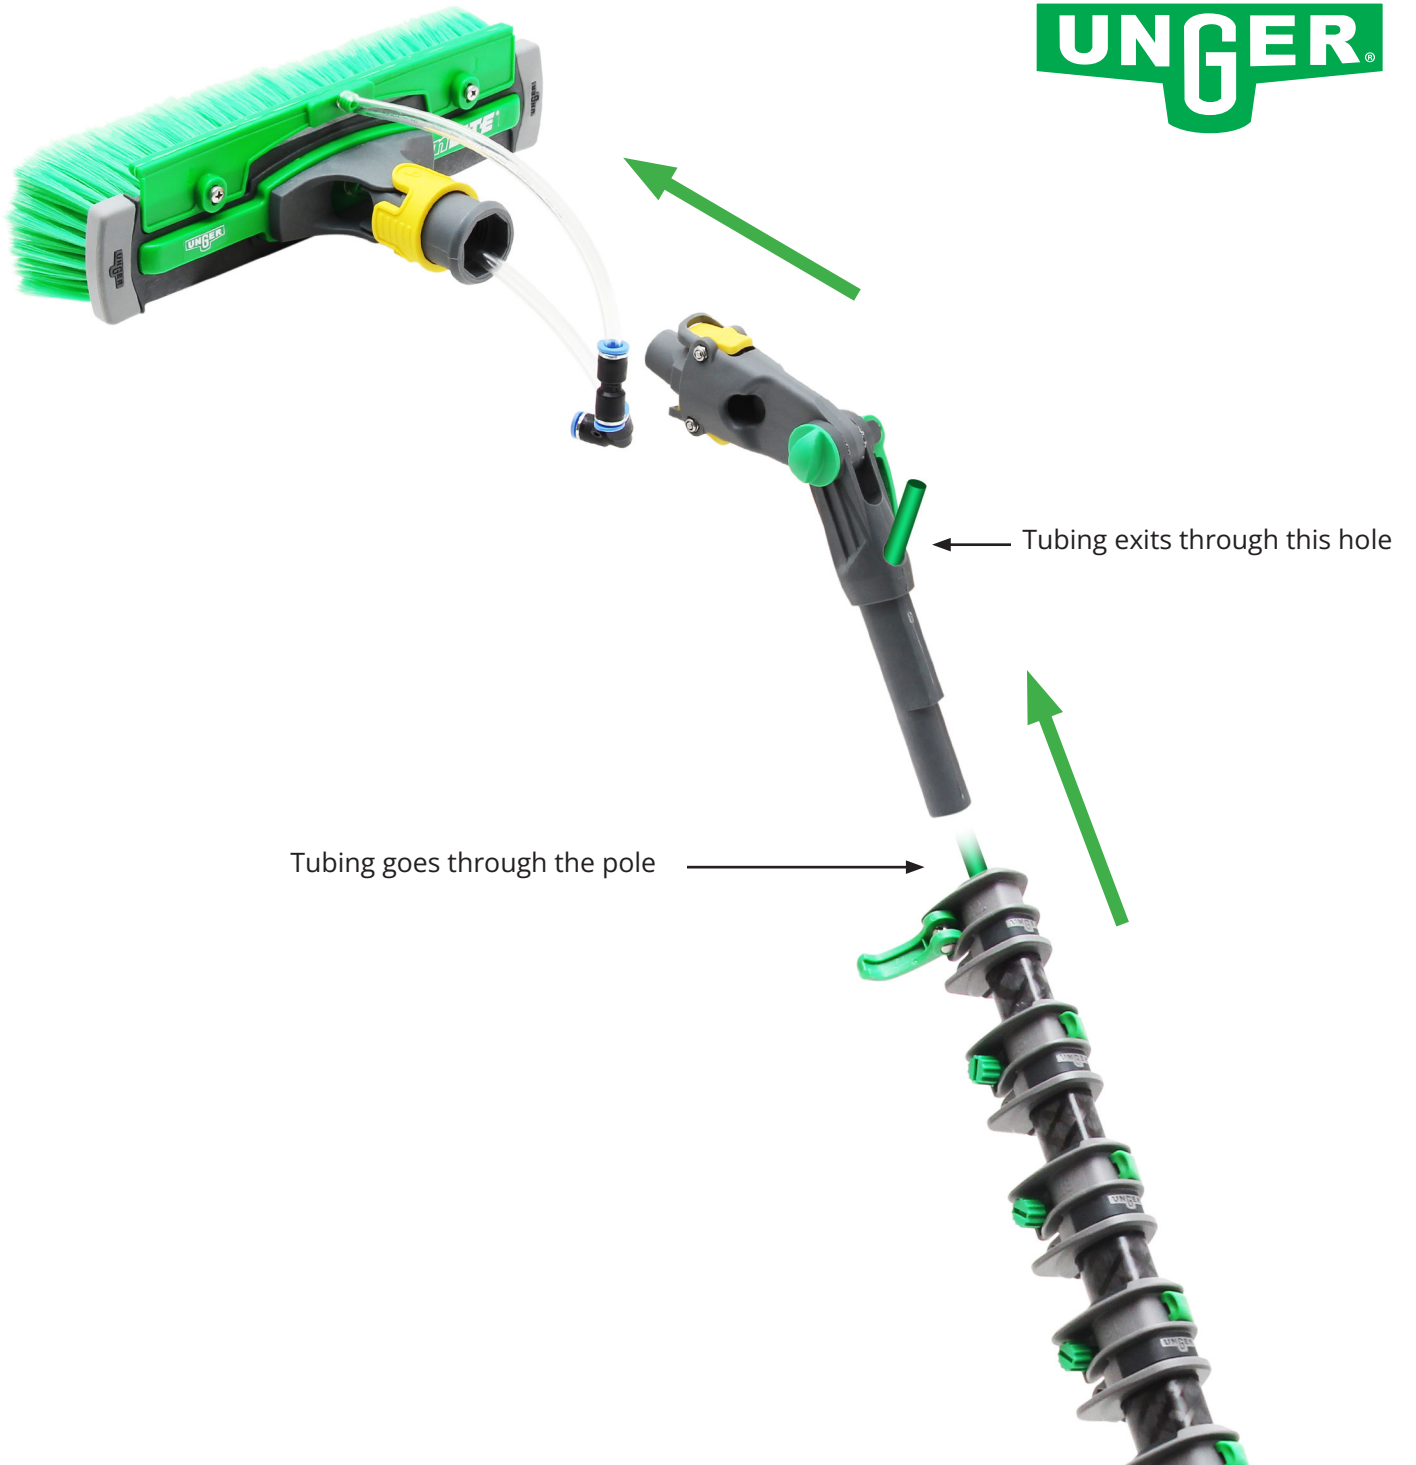

Generation 2 Unger nLITE® Water-Fed Pole + Two Extension

Operation Manual

Operation Manual

First Extension Pole

Unger nLITE® Extension Connection allows to connect the first extension pole to the master pole with internal tubing.