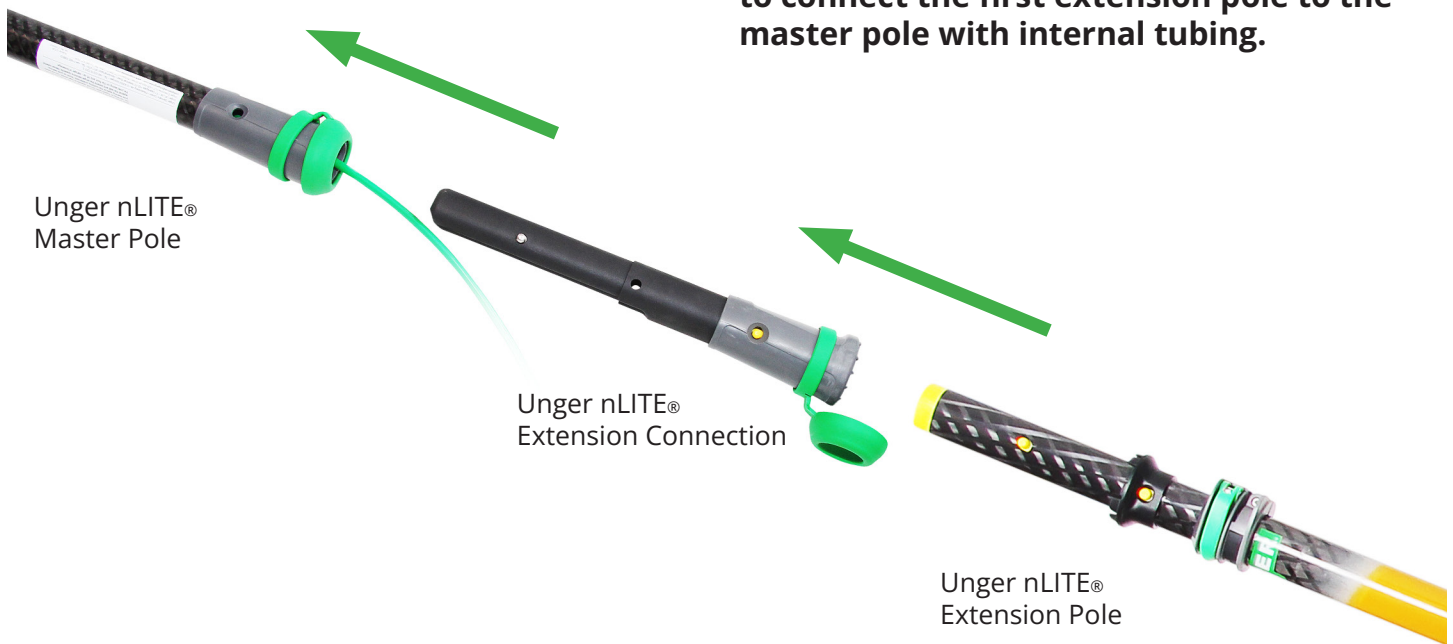

Generation 2 Unger nLITE® Water-Fed Pole + One Extension

Operation Manual

Operation Manual

Unger nLITE® Extension Connection allows to connect the first extension pole to the master pole with internal tubing.