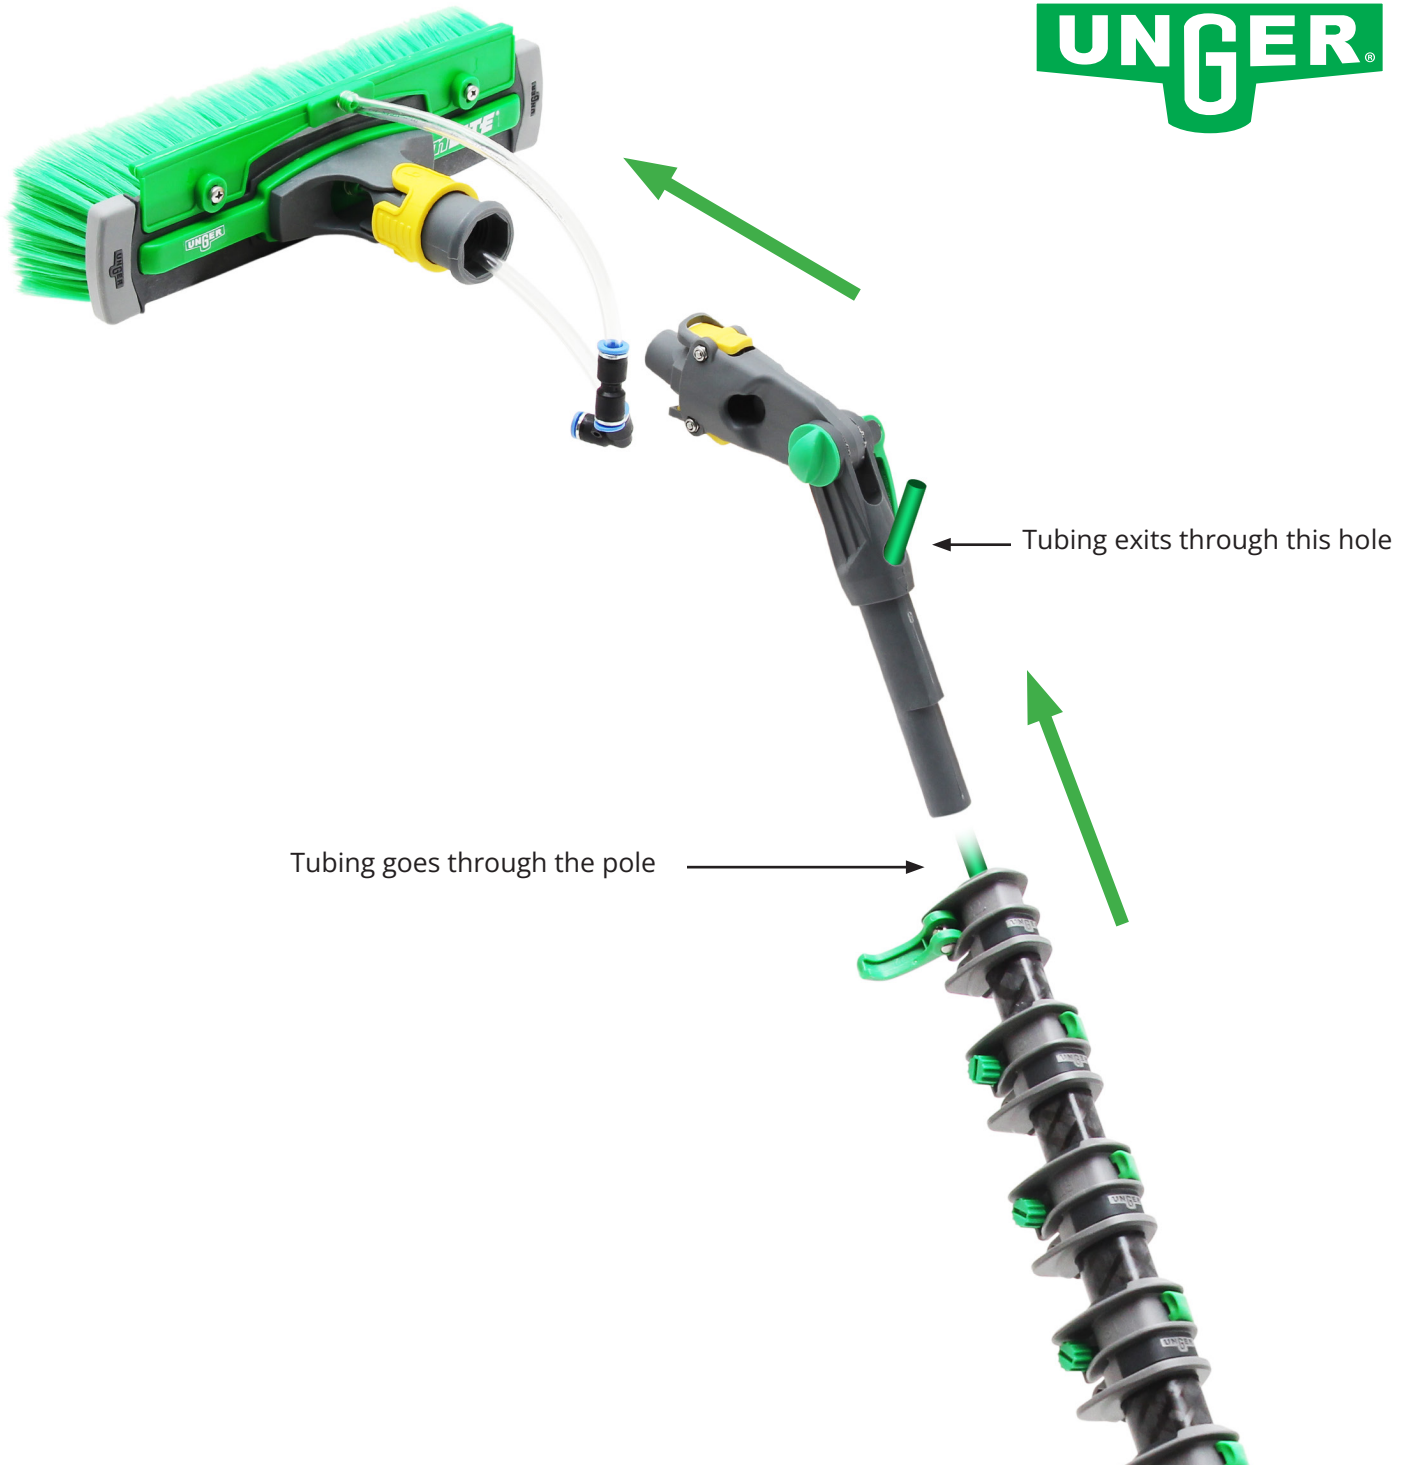

Generation 2 Unger nLITE® Water-Fed Pole + One Extension

Operation Manual

Operation Manual

Unger nLITE® Extension Connection allows to connect the first extension pole to the master pole with internal tubing.