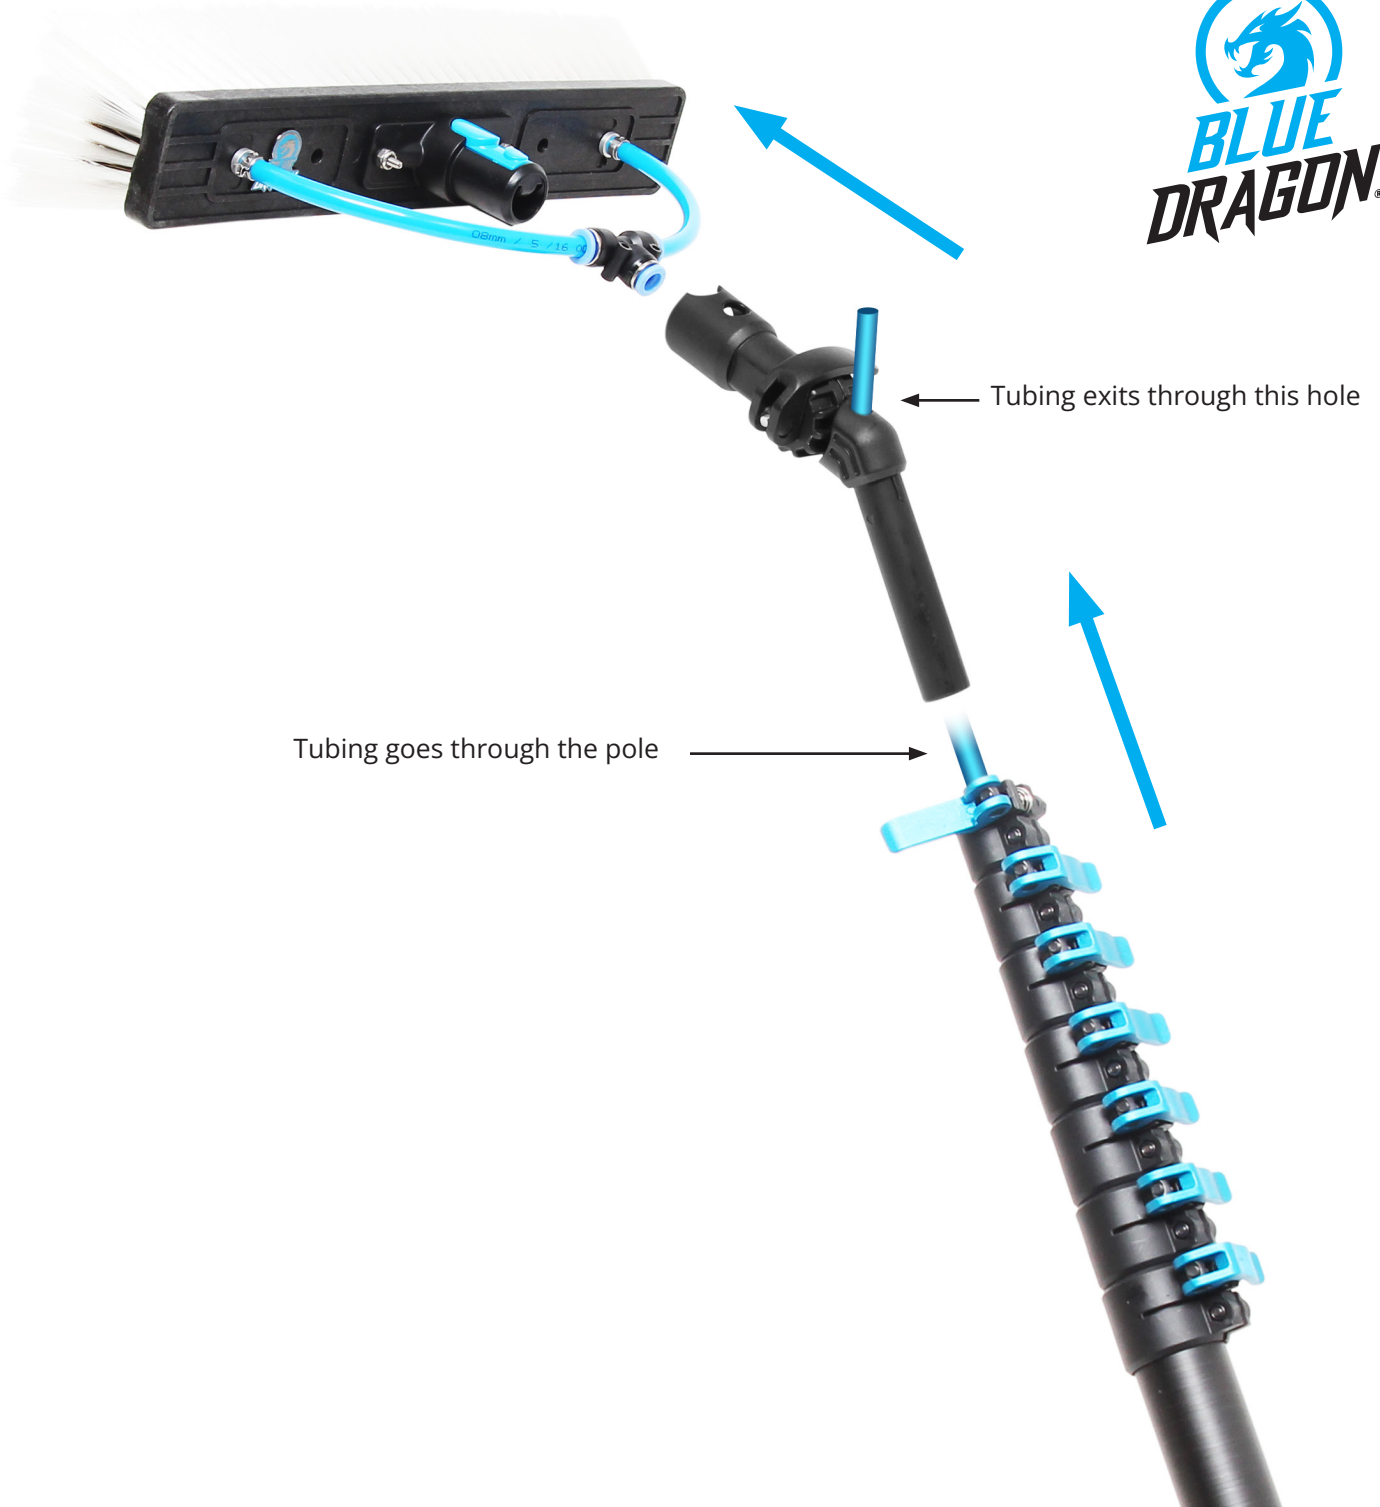

# Blue Dragon® Water-Fed Poles

---

## Operation Manual

Tubing goes through the pole

Tubing exits through this hole

---