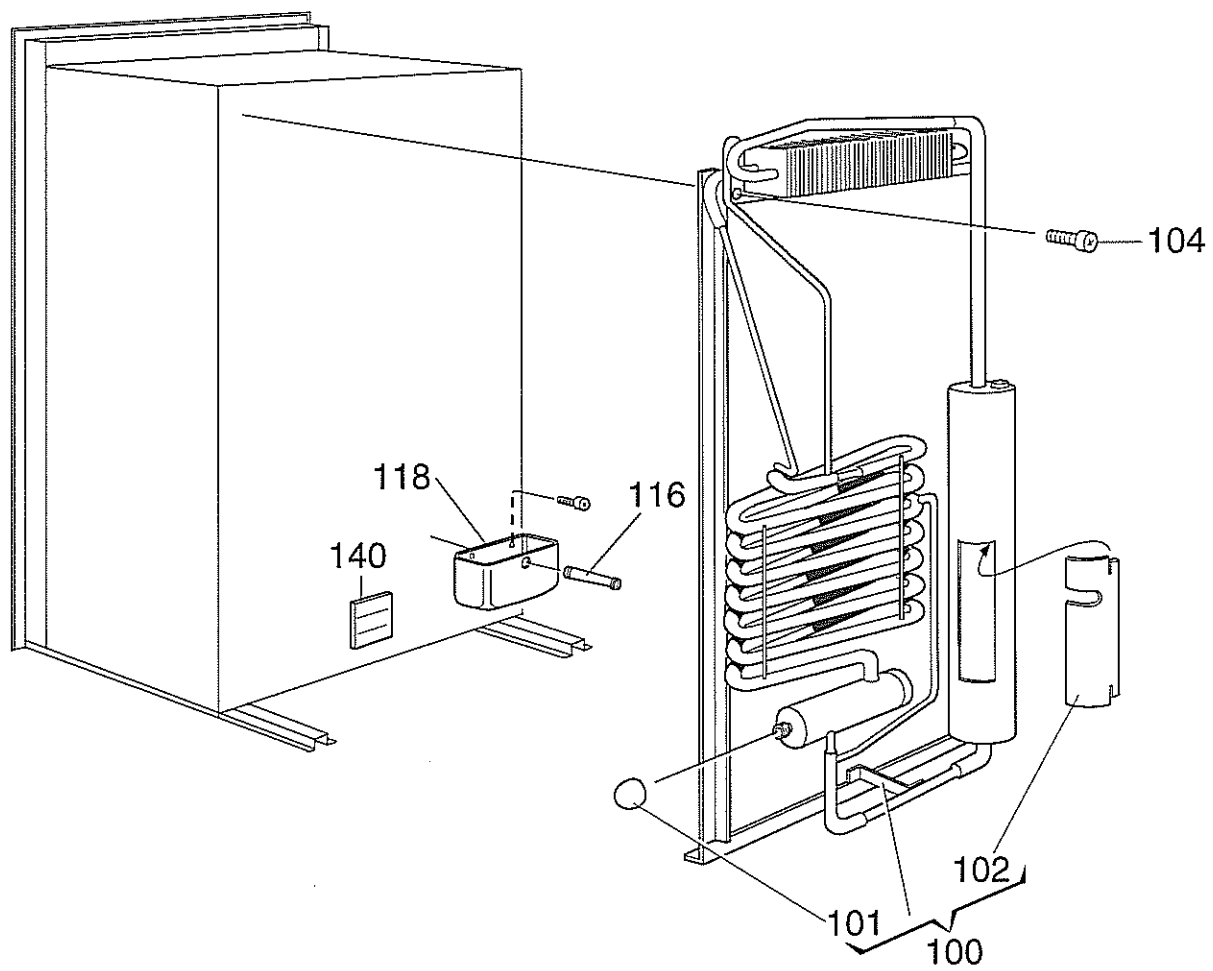

NCMOH2089707

Matrix	PNC	ELC	ProdDate	Model
A	921142023	00	20061106	RM2553

Pos	Part No.	Matrix	Description
1	140207044	A	Nut
2	2931656017	A	Safety valve
3	2932591015	A	Nipple
4	2931338012	A	Nipple
5	2932097013	A	Nipple
6	2954070005	A	Nut
7	2931336016	A	Thermostat
8	2932619014	A	Gas pipe
9	2933150019	A	Protective plate
10	2932603018	A	Burner housing
11	2932062017	A	Retainer
12	2955033002	A	Adaptor,thermo element
17	3858039039	A	Screw,zinc-plated,MRX M4X8
18	3858039047	A	Screw,zinc-plated,MRX M4X10
19	2932600014	A	Front panel
21	2007577014	A	Spring
22	2007578004	A	Spring
23	2931796011	A	Piezo lighter
25	3858010071	A	Washer,12,5X18,5X1
32	2930697061	A	Burner
33	2930379009	A	Electrode
34	3858005014	A	Screw,zinc-plated,RXK B6X9,5
35	3858056058	A	Screw,zinc-plated,MFX-TT M4X25
36	2932617018	A	Gas cock
37	2932614015	A	Switch
38	2932602010	A	Bush
39	2932618024	A	Gas pipe
40	2932616028	A	Gas cock
41	2931227017	A	Nipple
42	2932726025	A	Thermo element,500
43	2932726033	A	Thermo element,elongation,1500
44	2801043015	A	Nut
45	2932620020	A	Gas pipe,burner
48	2007419167	A	Jet,43
50	2930488008	A	Coupling
53	2932661016	A	Cover
55	3850255013	A	Protection,armature
56	2932596014	A	Push button
57	2932605013	A	Knob
58	2932607019	A	Knob
60	2932595016	A	Guidance
61	2932594019	A	Spring
64	2954023004	A	Cap
65	2955037011	A	Flame indicator

Exploded view no.: NCMOH2089707
N00002089756

Matrix	PNC	ELC	ProdDate	Model
A	921142023	00	20061106	RM2553

Pos	Part No.	Matrix	Description
67	3850644091	A	Heater,195W, 240V
68	3850646054	A	Heater,175W, 12V
70	2007457001	A	Washer,0,5mm
82	2954427031	A	Conductor,cpl.
83	2932592013	A	Terminal block
84	3858022019	A	Terminal block
85	3858002185	A	Screw,zinc-plated,RXS B6X25
86	2932597012	A	Sign plate,12V
87	2932609015	A	Cover
90	2932342013	A	Cable clamp
91	3858002177	A	Screw,zinc-plated,RXS B6X19
96	2931360040	A	Ignition cable
113	2932733005	A	Label
115	2007590108	A	Flame spreader
145	2932195015	A	Adaptor
150	3850555016	A	Cord set