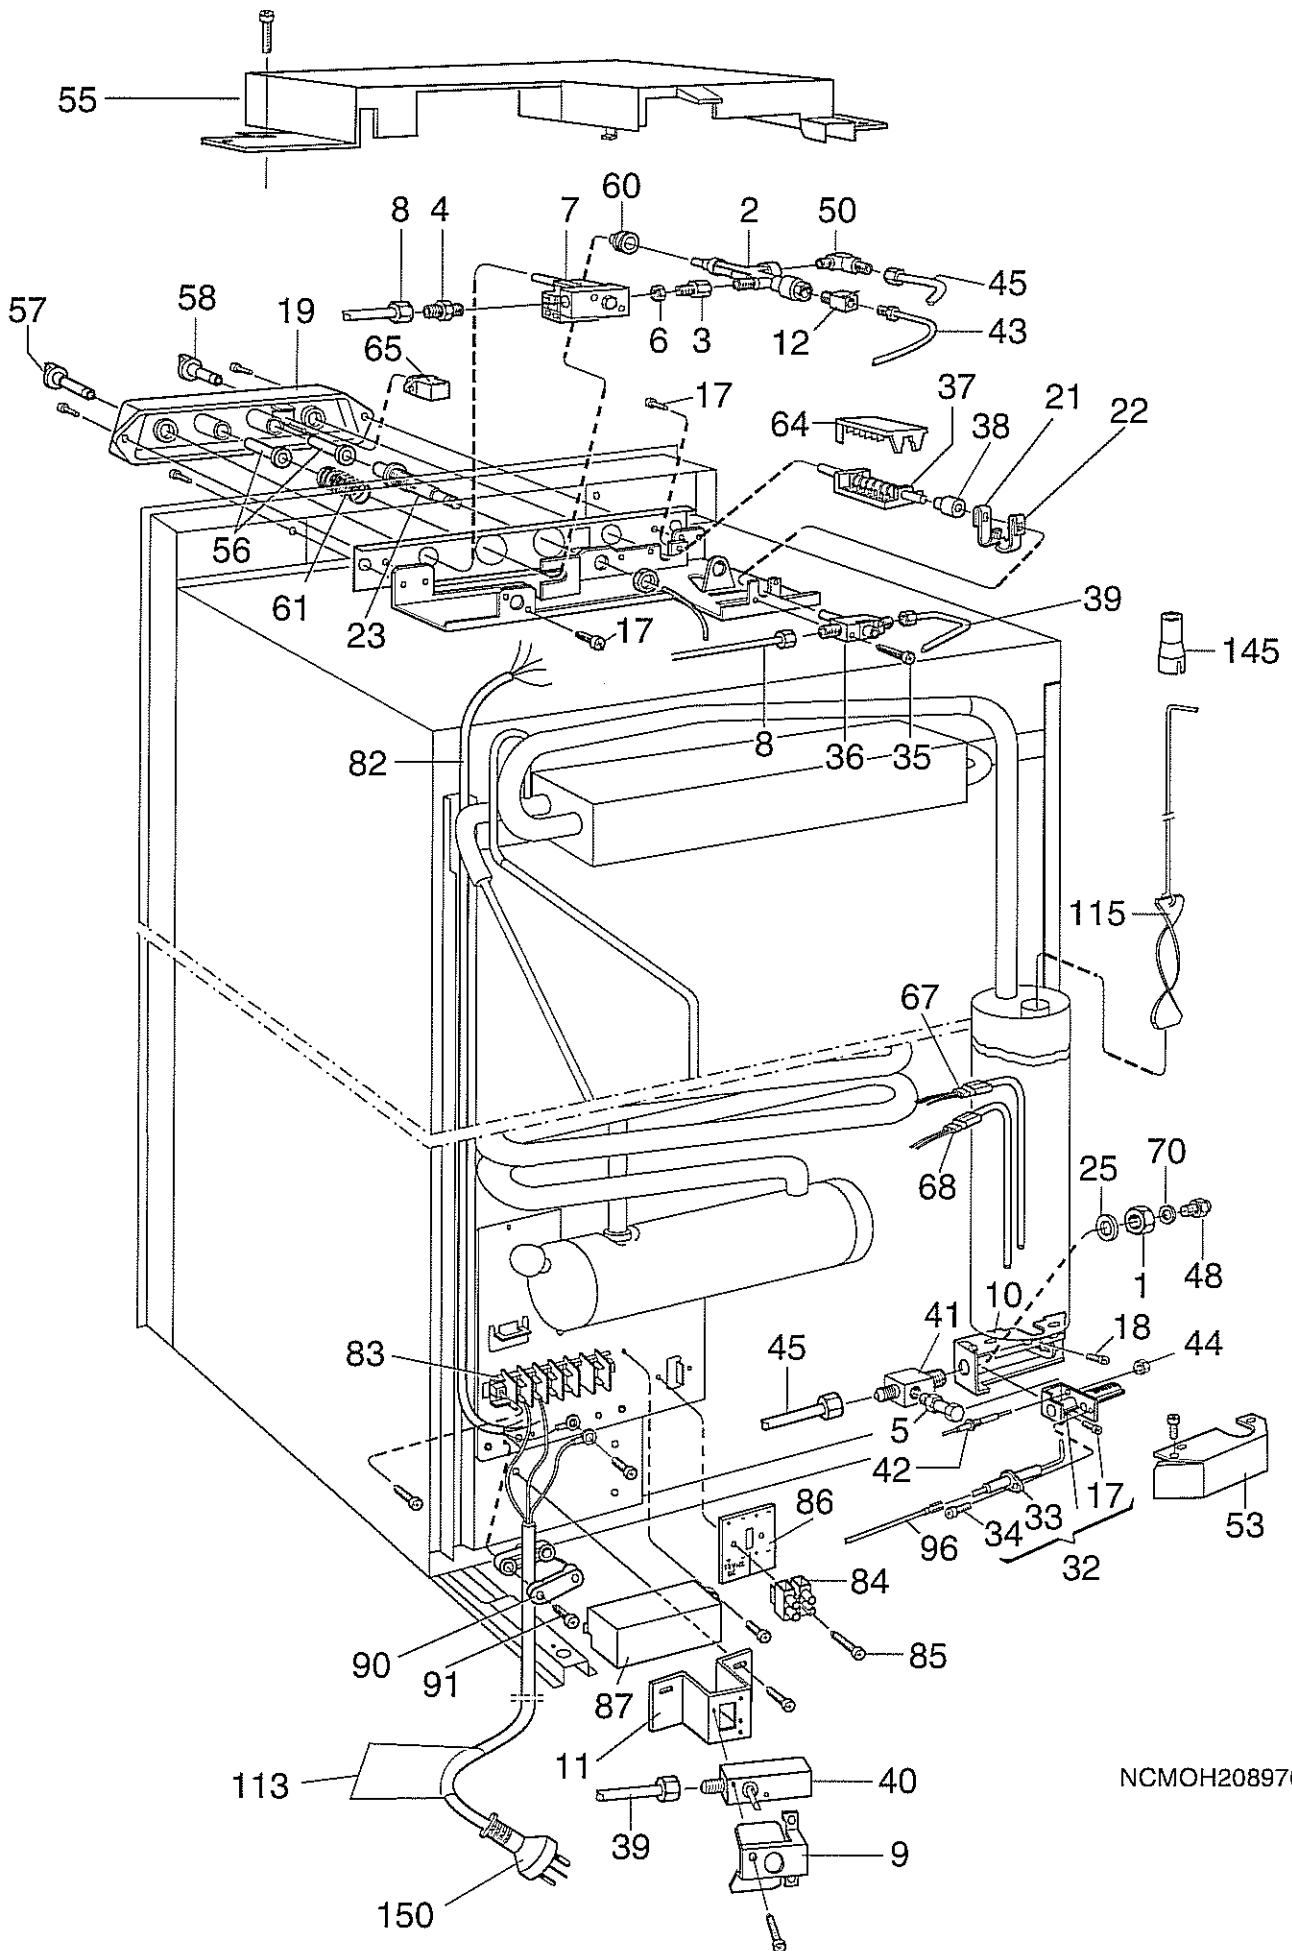

NCMOB2089705

Exploded view no.: NCMOB2089705
N00002089754

Matrix	PNC	ELC	ProdDate	Model
A	921142023	00	20061106	RM2553

Pos	Part No.	Matrix	Description
1	2932736016	A	Cover
2	2932647015	A	Hinge pin,upper
3	2932644012	A	Bracket,left
5	2932643014	A	Hinge
7	2002301006	A	Cover
8	2890050004	A	Clamp
10	3858002276	A	Screw,zinc-plated,RXS B8, 4,2x16
11	2932649011	A	Hinge pin,lower
19	3858002052	A	Screw,zinc-plated,RXS B6X6,5
21	2932640010	A	Front decoration
29	2930740044	A	Cover
30	3850952007	A	Instruction plate
32	3850585047	A	Plug
33	3858039096	A	Screw,zinc-plated,MRX M5X14
34	2932855014	A	Fastening bow
35	2932660018	A	Rail
37	2932690023	A	Base cover,brown
39	3858010089	A	Washer,zinc-plated,5,5X12X1
48	3858004058	A	Screw,zinc-plated,MRX M4X4
107	3858010113	A	Washer,zinc-plated,BRB 6,4X12,5
108	3858009040	A	Nut,zinc-plated,ML6 M6
531	3858039047	A	Screw,zinc-plated,MRX M4X10
999	2932750025	A	Door reversing kit,right-left

NCMOD2089706

Exploded view no.: NCMOD2089706
N00002089755

Matrix	PNC	ELC	ProdDate	Model
A	921142023	00	20061106	RM2553

Pos	Part No.	Matrix	Description
3	2932629013	A	Cooling flange
4	3858036019	A	Screw, zinc-plated, KFXS B10X38
5	2932623016	A	Evaporation tray
7	2932115013	A	Discharge pipe, plug
8	2932635010	A	Drain
9	2932749019	A	Drain hose From serial no. 72200001
9	2932749035	A	Drainage hose, L580 Up to serial no. 72000100
10	2932625029	A	Grating shelf
12	2932625060	A	Grating shelf
13	2932626142	A	Grating shelf
14	2932650019	A	Flap freezer-
15	2002238000	A	Bolt
16	2002236004	A	Spring casing, left
16	2002236012	A	Spring casing, right
17	2932754019	A	Spring, left
17	2932754027	A	Spring, right
19	2931117093	A	Shelf, plastic
21	2932668029	A	Bracket
22	2930400003	A	Ice tray
25	2932621010	A	Vegetable box
28	2932636018	A	Box
44	2007337138	A	Rack, L=381mm approx 15"
46	2930693045	A	Holder
64	3858010147	A	Washer, aluminium, 5.2x22x1.5