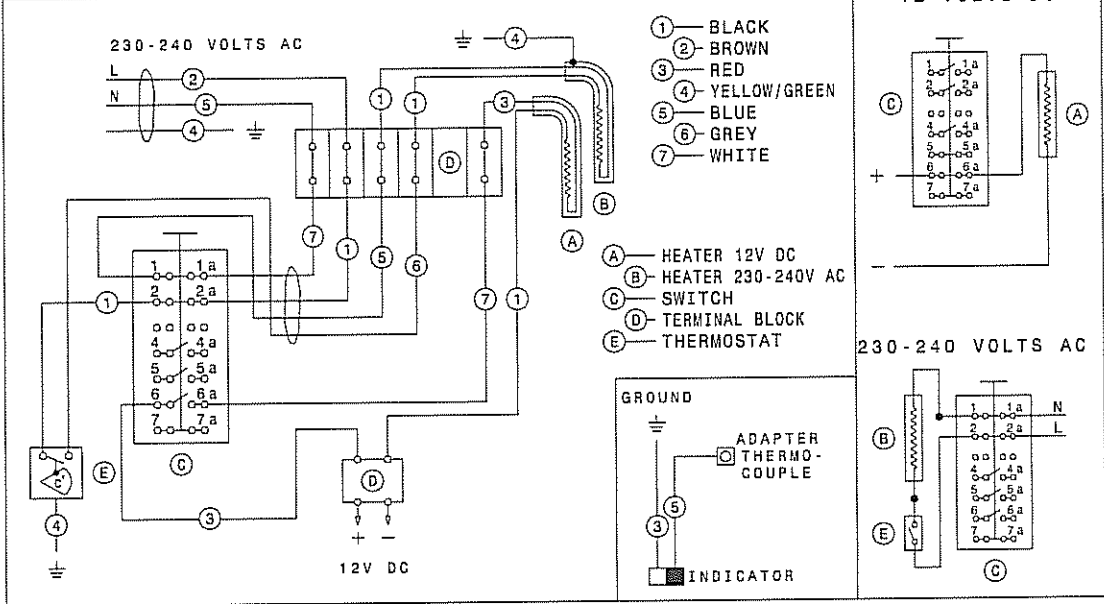

385 09 15

N38509150