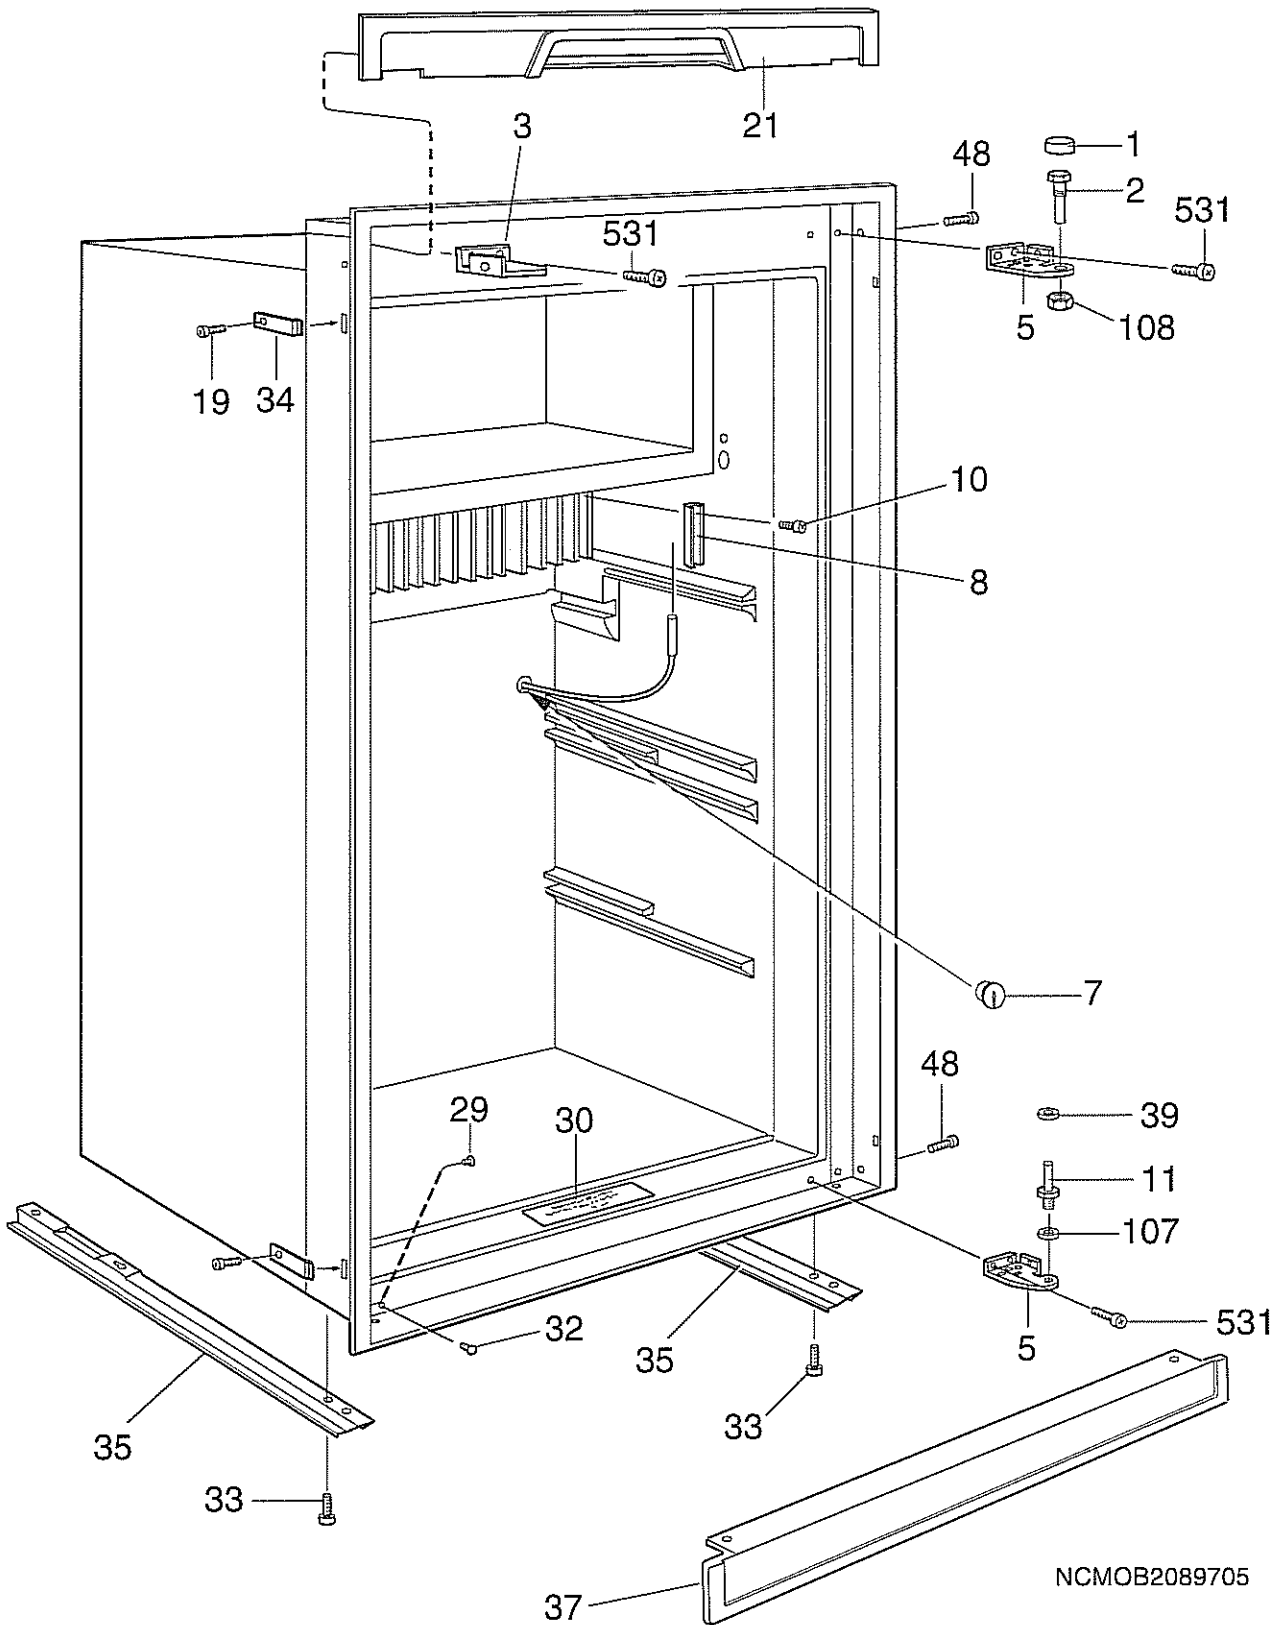

NCMOB2089705

Exploded view no.: NCMOB2089705
N00002089754

Matrix	PNC	ELC	ProdDate	Model
A	921142023	00	20061106	RM2553

Pos	Part No.	Matrix	Description
1	2932736016	A	Cover
2	2932647015	A	Hinge pin,upper
3	2932644012	A	Bracket,left
5	2932643014	A	Hinge
7	2002301006	A	Cover
8	2890050004	A	Clamp
10	3858002276	A	Screw,zinc-plated,RXS B8, 4,2x16
11	2932649011	A	Hinge pin,lower
19	3858002052	A	Screw,zinc-plated,RXS B6X6,5
21	2932640010	A	Front decoration
29	2930740044	A	Cover
30	3850952007	A	Instruction plate
32	3850585047	A	Plug
33	3858039096	A	Screw,zinc-plated,MRX M5X14
34	2932855014	A	Fastening bow
35	2932660018	A	Rail
37	2932690023	A	Base cover,brown
39	3858010089	A	Washer,zinc-plated,5,5X12X1
48	3858004058	A	Screw,zinc-plated,MRX M4X4
107	3858010113	A	Washer,zinc-plated,BRB 6,4X12,5
108	3858009040	A	Nut,zinc-plated,ML6 M6
531	3858039047	A	Screw,zinc-plated,MRX M4X10
999	2932750025	A	Door reversing kit,right-left

NCMOD2089706

Exploded view no.: NCMOD2089706
N00002089755

Matrix	PNC	ELC	ProdDate	Model
A	921142023	00	20061106	RM2553

Pos	Part No.	Matrix	Description
3	2932629013	A	Cooling flange
4	3858036019	A	Screw, zinc-plated, KFXS B10X38
5	2932623016	A	Evaporation tray
7	2932115013	A	Discharge pipe, plug
8	2932635010	A	Drain
9	2932749019	A	Drain hose From serial no. 72200001
9	2932749035	A	Drainage hose, L580 Up to serial no. 72000100
10	2932625029	A	Grating shelf
12	2932625060	A	Grating shelf
13	2932626142	A	Grating shelf
14	2932650019	A	Flap freezer-
15	2002238000	A	Bolt
16	2002236004	A	Spring casing, left
16	2002236012	A	Spring casing, right
17	2932754019	A	Spring, left
17	2932754027	A	Spring, right
19	2931117093	A	Shelf, plastic
21	2932668029	A	Bracket
22	2930400003	A	Ice tray
25	2932621010	A	Vegetable box
28	2932636018	A	Box
44	2007337138	A	Rack, L=381mm approx 15"
46	2930693045	A	Holder
64	3858010147	A	Washer, aluminium, 5.2x22x1.5