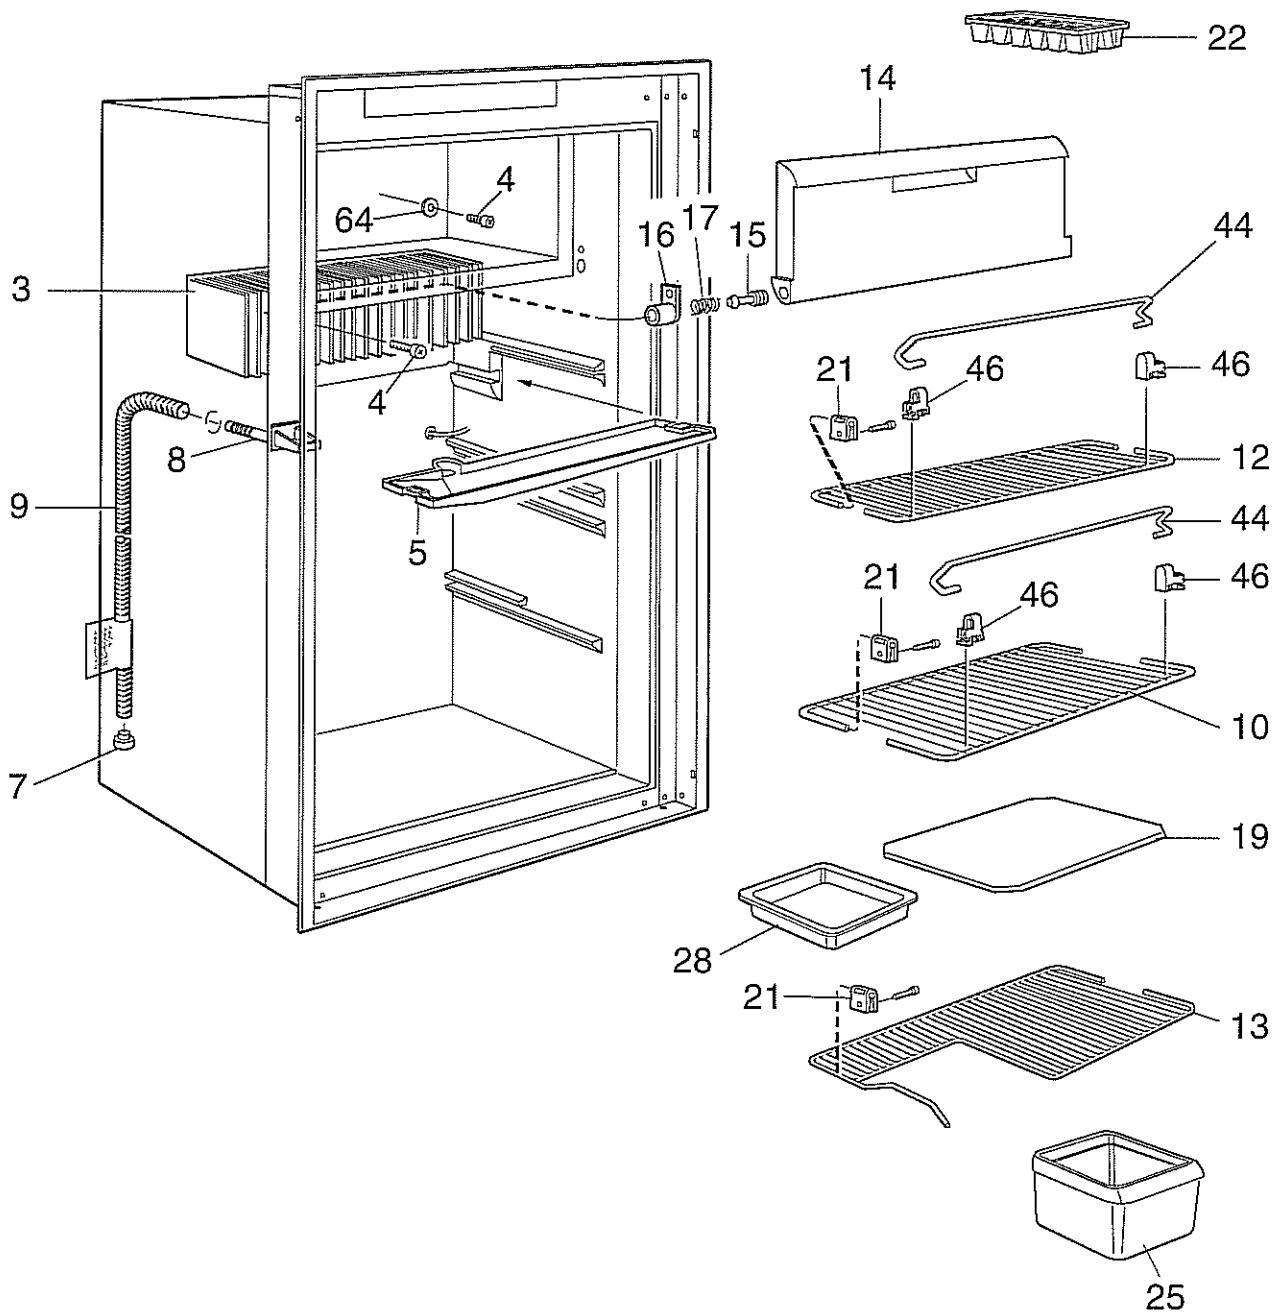

NCMOB2089705

Exploded view no.: NCMOB2089705
N00002089754

Matrix	PNC	ELC	ProdDate	Model
A	921142023	00	20061106	RM2553

Pos	Part No.	Matrix	Description
1	2932736016	A	Cover
2	2932647015	A	Hinge pin,upper
3	2932644012	A	Bracket,left
5	2932643014	A	Hinge
7	2002301006	A	Cover
8	2890050004	A	Clamp
10	3858002276	A	Screw,zinc-plated,RXS B8, 4,2x16
11	2932649011	A	Hinge pin,lower
19	3858002052	A	Screw,zinc-plated,RXS B6X6,5
21	2932640010	A	Front decoration
29	2930740044	A	Cover
30	3850952007	A	Instruction plate
32	3850585047	A	Plug
33	3858039096	A	Screw,zinc-plated,MRX M5X14
34	2932855014	A	Fastening bow
35	2932660018	A	Rail
37	2932690023	A	Base cover,brown
39	3858010089	A	Washer,zinc-plated,5,5X12X1
48	3858004058	A	Screw,zinc-plated,MRX M4X4
107	3858010113	A	Washer,zinc-plated,BRB 6,4X12,5
108	3858009040	A	Nut,zinc-plated,ML6 M6
531	3858039047	A	Screw,zinc-plated,MRX M4X10
999	2932750025	A	Door reversing kit,right-left

NCMOD2089706

Exploded view no.: NCMOD2089706
N00002089755

Matrix	PNC	ELC	ProdDate	Model
A	921142023	00	20061106	RM2553

Pos	Part No.	Matrix	Description
3	2932629013	A	Cooling flange
4	3858036019	A	Screw, zinc-plated, KFXS B10X38
5	2932623016	A	Evaporation tray
7	2932115013	A	Discharge pipe, plug
8	2932635010	A	Drain
9	2932749019	A	Drain hose From serial no. 72200001
9	2932749035	A	Drainage hose, L580 Up to serial no. 72000100
10	2932625029	A	Grating shelf
12	2932625060	A	Grating shelf
13	2932626142	A	Grating shelf
14	2932650019	A	Flap freezer-
15	2002238000	A	Bolt
16	2002236004	A	Spring casing, left
16	2002236012	A	Spring casing, right
17	2932754019	A	Spring, left
17	2932754027	A	Spring, right
19	2931117093	A	Shelf, plastic
21	2932668029	A	Bracket
22	2930400003	A	Ice tray
25	2932621010	A	Vegetable box
28	2932636018	A	Box
44	2007337138	A	Rack, L=381mm approx 15"
46	2930693045	A	Holder
64	3858010147	A	Washer, aluminium, 5.2x22x1.5