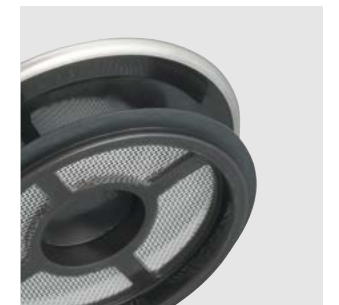

*Includes silicone ring