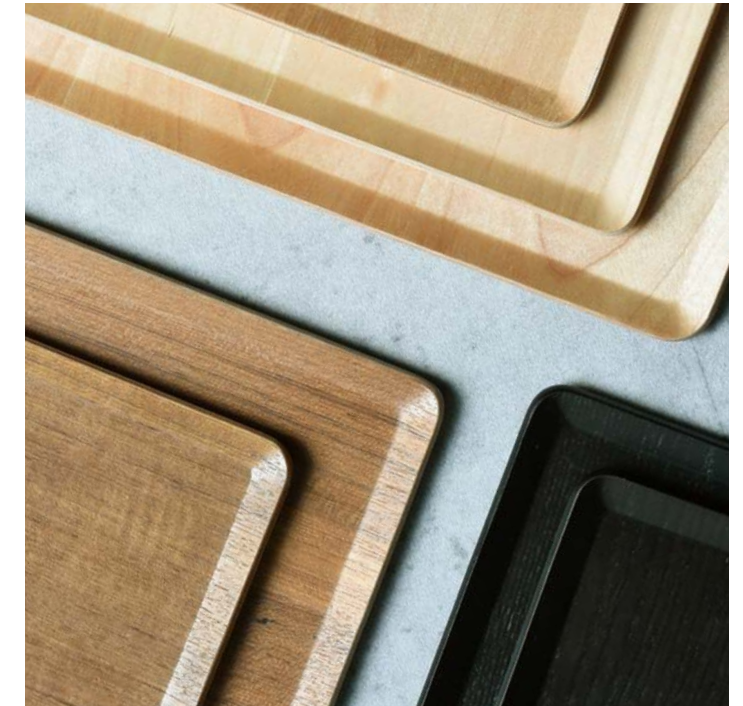

# PLACE MAT

PLACE MAT is made of plywood with a natural texture. The simple design is suited for various uses. The slightly standing edges make them easy to lift them off the table.

Natural wood (birch plywood, teak plywood, willow plywood, urethane coating)