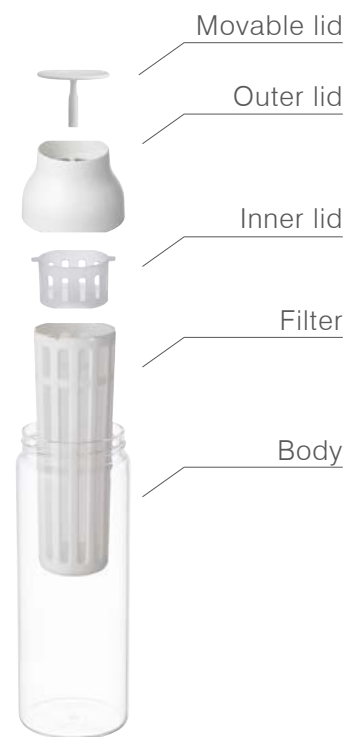

CAPSULE

The lid of CAPSULE opens automatically when tipped and closes when set upright. The optimal size and specification of various parts have been carefully studied, so you can pour easily from any direction. The cold brew carafe comes with a mesh filter that lets you easily make delicious cold brew coffee and tea.

[Body] Heat-resistant glass / Microwave and dishwasher safe

[Movable lid] ABS resin, Stainless steel / Dishwasher safe

[Outer lid] ABS resin, Silicone / Dishwasher safe

[Inner lid, Filter] Polypropylene, Polyethylene terephthalate / Dishwasher safe

22968 EUO USAO

φ85 x H210 mm / 700 ml
φ3.4 x H8.4 in / 23.8 oz

22971 EU● USA●

φ85 x H270 mm / 1000 ml
φ3.4 x H10.8 in / 34.0 oz

CAPSULE cold brew carafe 1L

□ white 26471 EU● USA●

■ dark brown 26472 EU● USA●

φ85 x H270 mm / 1000 ml
φ3.4 x H10.8 in / 34.0 oz

*Includes filter