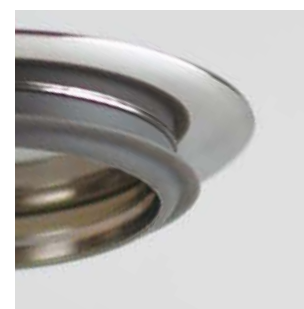

\*Includes silicone ring

**TOTEM canister 800ml**

28601 EU● USA●

∅80 x H120 x W115 mm / 800 ml  
 ∅3.2 x H4.8 x W4.6 in / 27.2 oz

\*Includes silicone ring