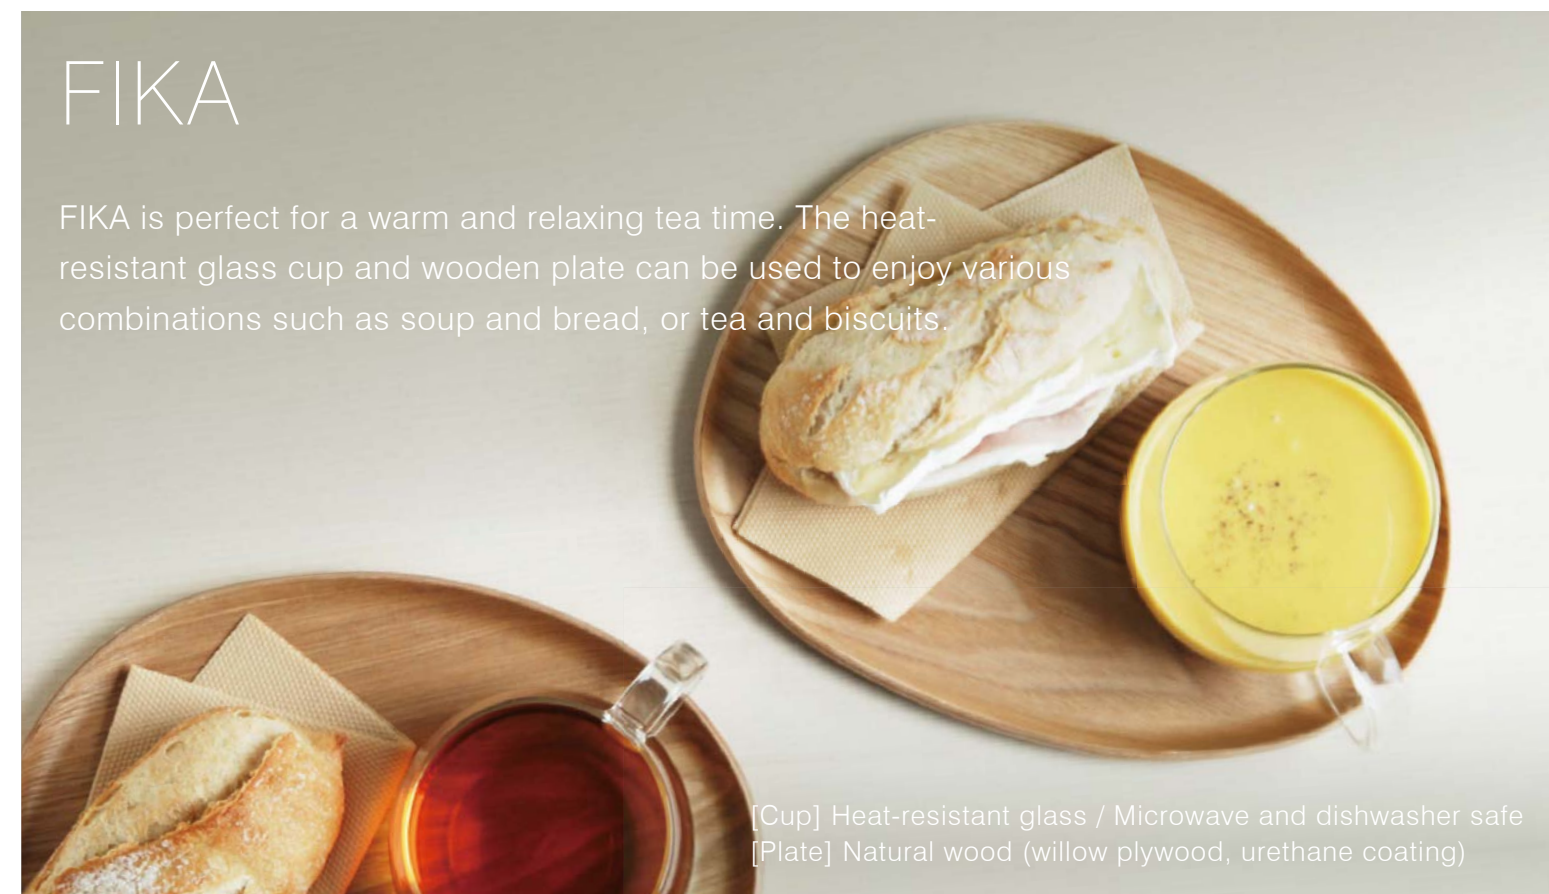

# FIKA

FIKA is perfect for a warm and relaxing tea time. The heat-resistant glass cup and wooden plate can be used to enjoy various combinations such as soup and bread, or tea and biscuits.

[Cup] Heat-resistant glass / Microwave and dishwasher safe  
[Plate] Natural wood (willow plywood, urethane coating)