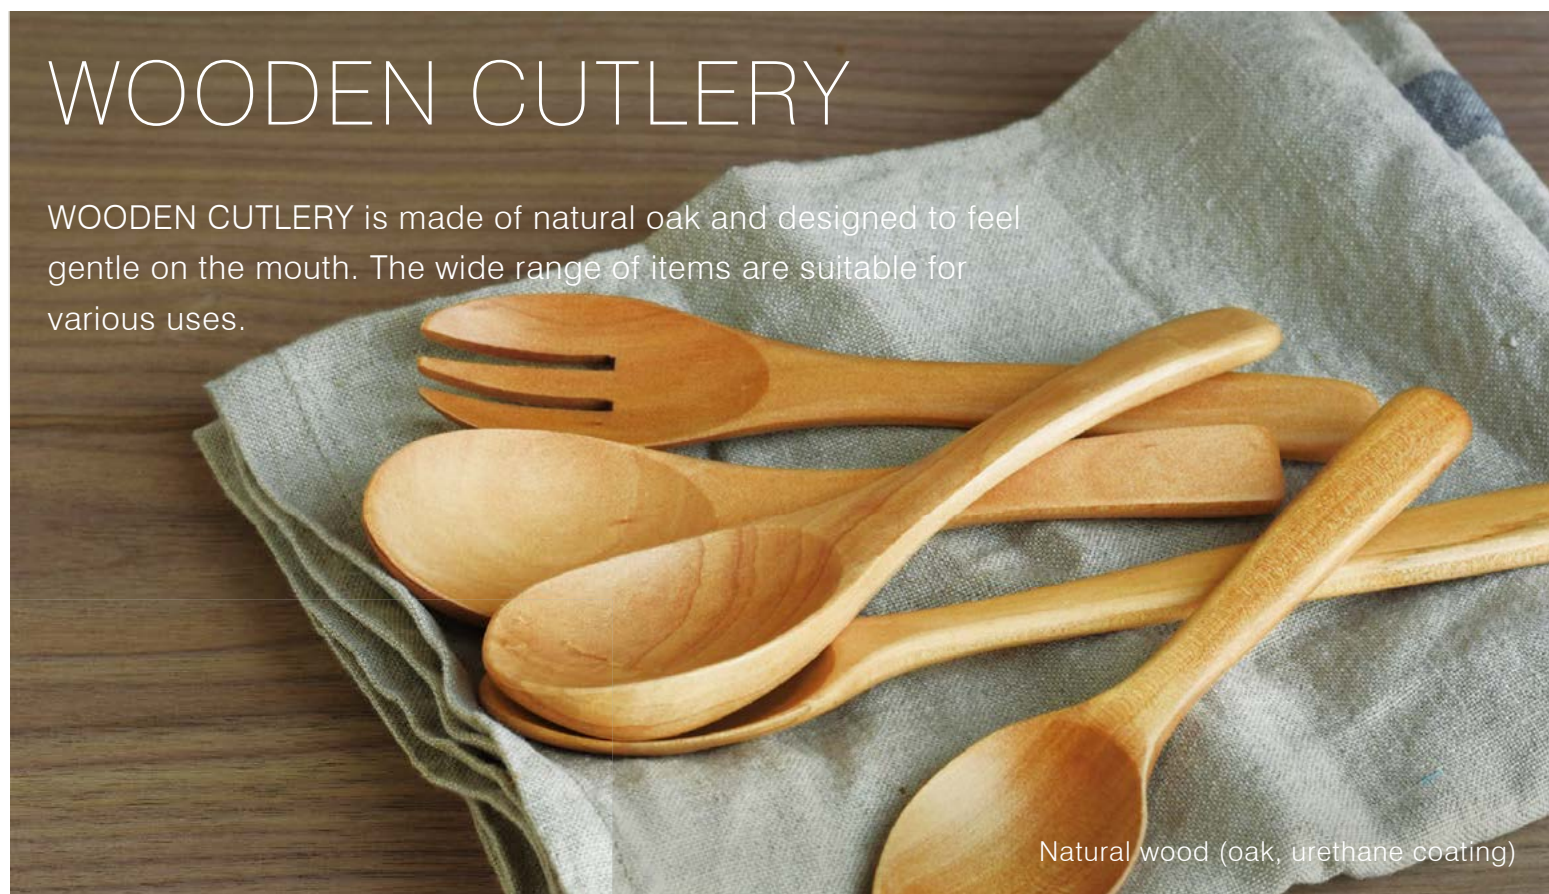

# WOODEN CUTLERY

WOODEN CUTLERY is made of natural oak and designed to feel gentle on the mouth. The wide range of items are suitable for various uses.

Natural wood (oak, urethane coating)