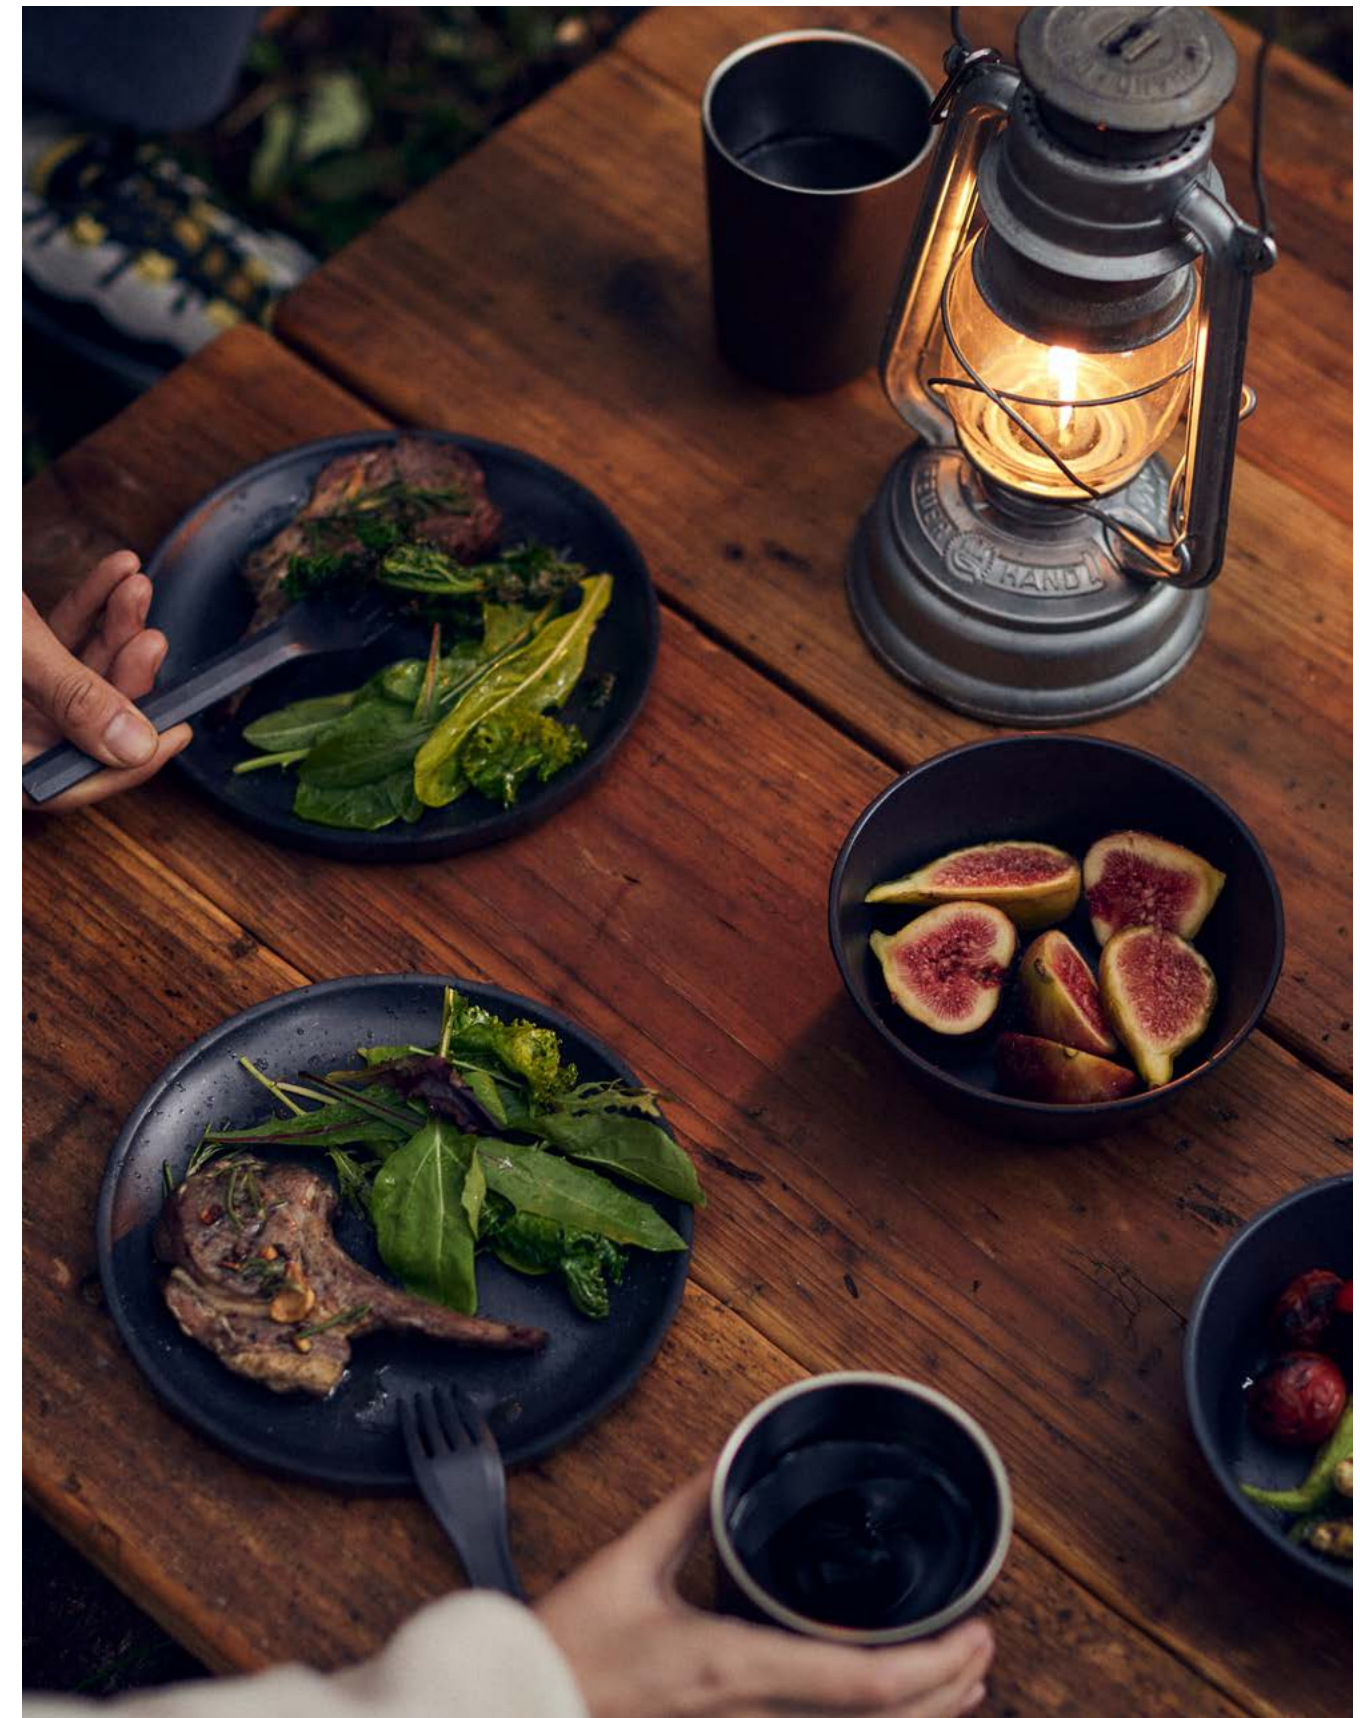

ALFRESCO

ALFRESCO makes dining in the open air a casual, yet special experience. It has an elegant yet down to earth look, with matte textured finish that integrates naturally into the landscape. Made of plastic, the pieces are durable, stackable, and easy to carry. With just the right thickness, they look distinguished and are comfortable to use.