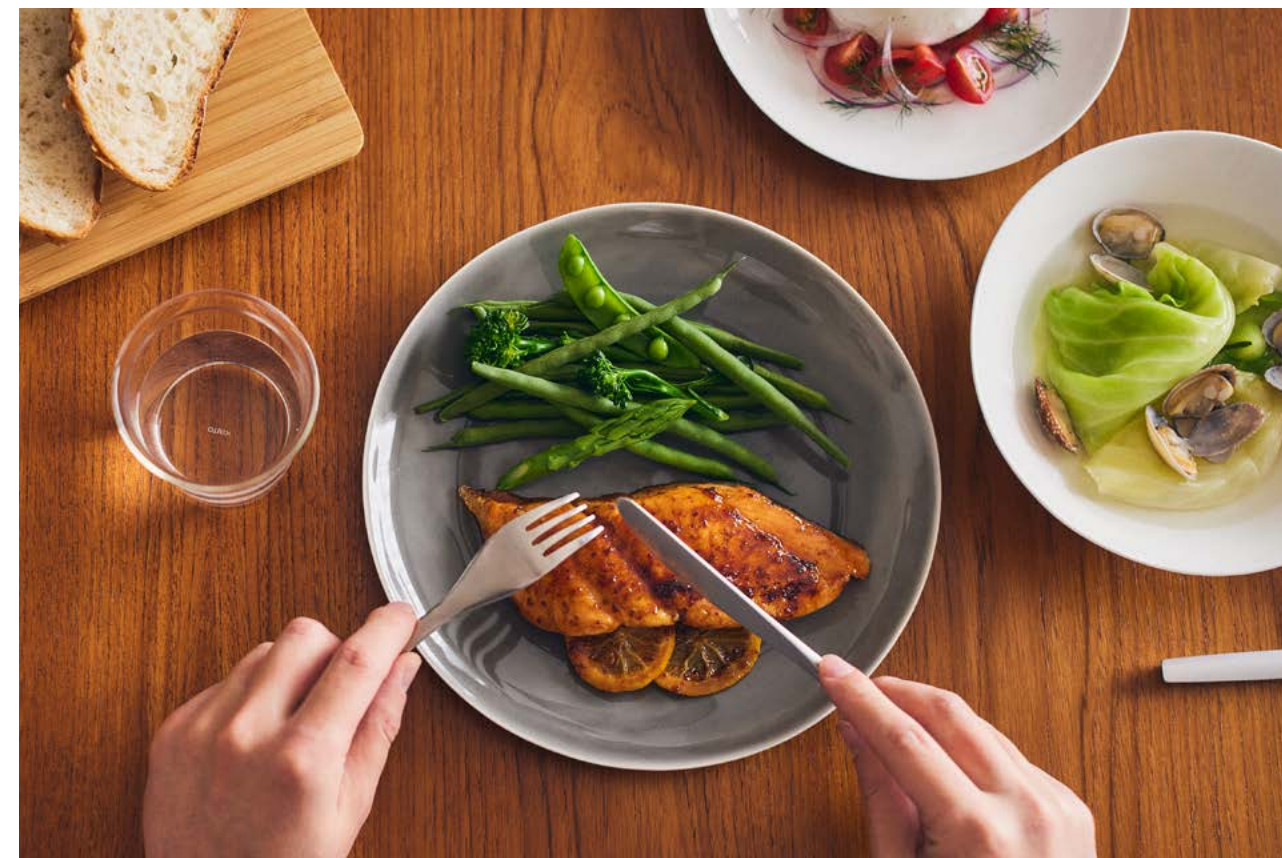

HIBI

HIBI cutlery features gentle curves and comfortable thickness. The feel on the lips, ease of scoop, and optimal weight have been diligently considered. The semi-gloss finish prevents scratches on their surface.

18-8 Stainless steel / Dishwasher safe