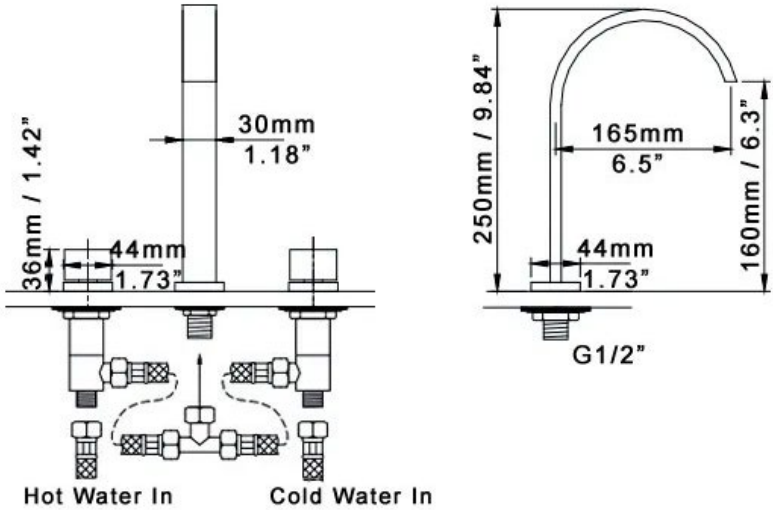

## Goldenwarm Deck Mounted 2 Handles Waterfall Bathroom Faucets

**Size:**

**Specifications**

- Style: Contemporary
- Hot & Cold Water: Yes
- Number of Handles: Dual Handle
- Surface Treatment: Gold Plate
- Style: Dual Holder Three Hole
- Weight Per Package: 2.1-3kg
- Flow Rate: Maximum 1.8 GPM
- Aerator Included: Minimum .5 GPM
- Faucet Mount: 4" Minispread
- Type: Ceramic Plate Spool
- Valve Core Material: Ceramic
- Installation Type: Deck Mounted

**will the faucet fit my sink?**