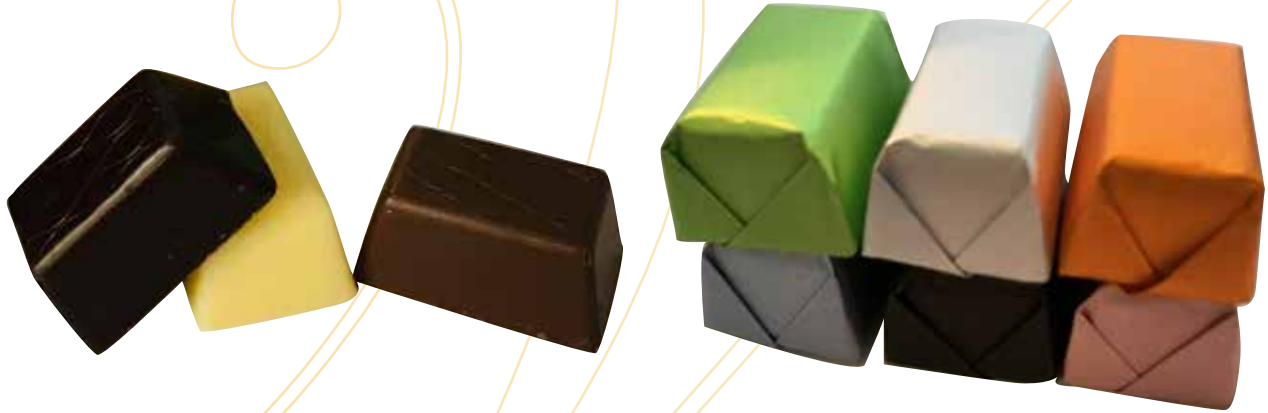

The logo features the brand name 'Verdun' in a large, elegant, black cursive script. The letter 'V' is particularly large and ornate, with a decorative swirl. Below the 'Verdun' script, the words 'FINE CHOCOLATES' are written in a clean, white, uppercase sans-serif font. The entire logo is set against a solid, light beige background.

Slow Roasted
Cacao for extra
smooth texture

Preservative
Free

Low in Sugar

Verdun
FINE CHOCOLATES

Milk, 70% Dark, Nut Free,
Vegan, Sugar or Gluten Free Options

Favor Bags showcase our colorful Confections

Customize gifts
with your Business Logo