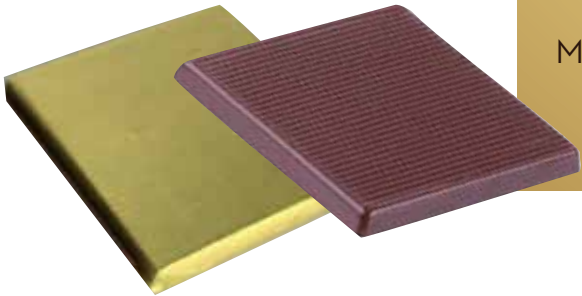

The logo features the brand name 'Verdun' in a large, elegant, black cursive script. The letter 'V' is particularly large and ornate, with a decorative swirl. Below the 'Verdun' script, the words 'FINE CHOCOLATES' are written in a clean, white, uppercase sans-serif font. The entire logo is set against a solid, light beige background.

Slow Roasted
Cacao for extra
smooth texture

Preservative
Free

Low in Sugar

Verdun
FINE CHOCOLATES

Milk, 70% Dark, Nut Free,
Vegan, Sugar or Gluten Free Options

Favor Bags showcase our colorful Confections

Customize gifts
with your Business Logo

Dark
Pistachio
Pieces

Dark or Milk
Solid Egg

Dark or Milk
Almond
Toffee

Milk or Dark
Solid
Square

Milk & White
Pistachio
Gianduja

Dark Solid
Bar

Milk or Dark
Rice Crisp

Dark
Gianduja
with Orange