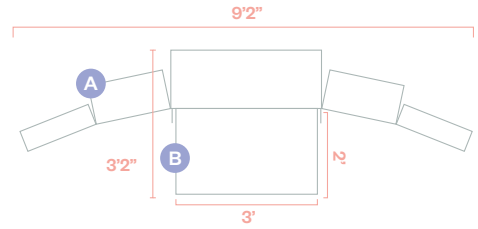

dreambox 2

AN ALL-IN-ONE CREATIVE HAVEN

- A** DreamBox Top View
- B** Folding Table Included with DreamBox

- C** White Shaker Style +\$300
- D** Ergo Style No additional cost

- E** Standard Crown w/ Single Light Included
- F** Deluxe Crown w/ Double Light +\$249

- G** Small InView Tote Dividers Included
- H** Medium InView Tote Dividers Included
- I** Large InView Tote Included with DreamBox 2

DREAMBOX 2 Organization Packages	HALF SET \$2,599	FULL SET \$2,899
1 Swing doors	2	2
2 Left and Right Box	2	2
3 Center Box	1	1
4 DreamBox Jars (16 oz.)	0	8
5 DreamBox Hooks	24	24
6 Acrylic Guards	10	10
7 Adjustable Shelves	25	25
8 Steel Caster Wheels	12	12
9 Medium Totes	12	24
10 Small Totes	14	14
11 Large Totes	17	34
12 Inview Tote Tracks	56	86
13 Folding Table	1	1
14 Safety Brackets	2	2
15 Standard Crown w/Single Light	1 (Included)	1 (Included)
16 Industrial Grade Hinges	12	12