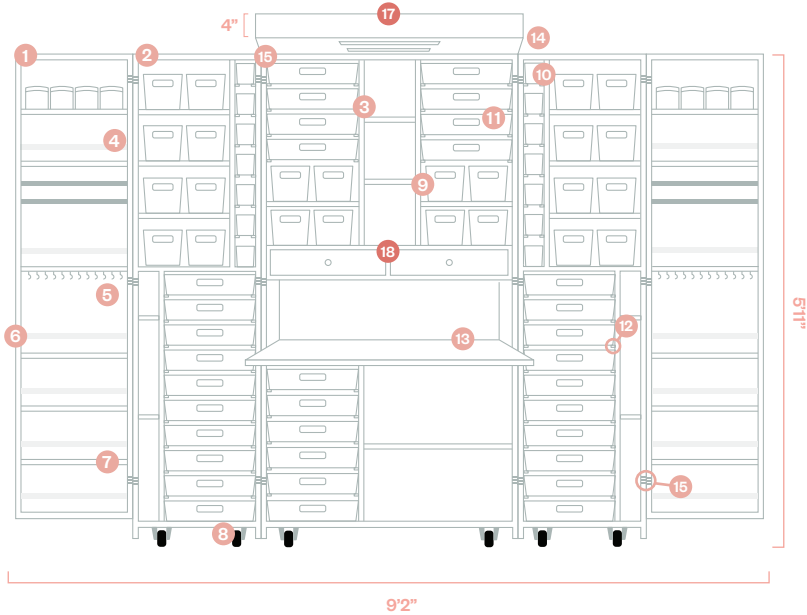

dreambox 2

AN ALL-IN-ONE CREATIVE HAVEN

- A** DreamBox Top View
- B** Folding Table Included with DreamBox

- C** White Shaker Style +\$300
- D** Ergo Style No additional cost

- E** Standard Crown w/ Single Light Included
- F** Deluxe Crown w/ Double Light +\$249

- G** Small InView Tote Dividers Included
- H** Medium InView Tote Dividers Included
- I** Large InView Tote Included with DreamBox 2

DREAMBOX 2 Organization Packages	HALF SET \$2,599	FULL SET \$2,899
1 Swing doors	2	2
2 Left and Right Box	2	2
3 Center Box	1	1
4 DreamBox Jars (16 oz.)	0	8
5 DreamBox Hooks	24	24
6 Acrylic Guards	10	10
7 Adjustable Shelves	25	25
8 Steel Caster Wheels	12	12
9 Medium Totes	12	24
10 Small Totes	14	14
11 Large Totes	17	34
12 Inview Tote Tracks	56	86
13 Folding Table	1	1
14 Safety Brackets	2	2
15 Standard Crown w/Single Light	1 (Included)	1 (Included)
16 Industrial Grade Hinges	12	12