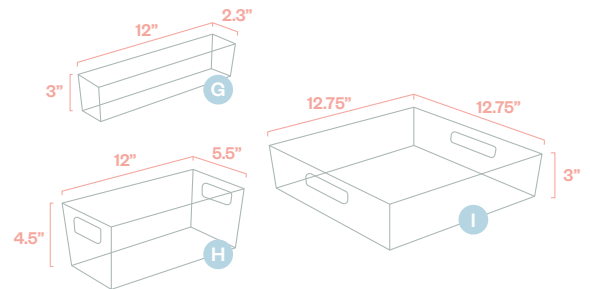

dreambox 2

AN ALL-IN-ONE CREATIVE HAVEN

- A** DreamBox Top View
- B** Folding Table Included with DreamBox

- C** White Shaker Style +\$300
- D** Ergo Style No additional cost

- E** Standard Crown w/ Single Light Included
- F** Deluxe Crown w/ Double Light +\$249

- G** Small InView Tote Dividers Included
- H** Medium InView Tote Dividers Included
- I** Large InView Tote Included with DreamBox 2

DREAMBOX 2 Organization Packages	HALF SET \$2,599	FULL SET \$2,899
1 Swing doors	2	2
2 Left and Right Box	2	2
3 Center Box	1	1
4 DreamBox Jars (16 oz.)	0	8
5 DreamBox Hooks	24	24
6 Acrylic Guards	10	10
7 Adjustable Shelves	25	25
8 Steel Caster Wheels	12	12
9 Medium Totes	12	24
10 Small Totes	14	14
11 Large Totes	17	34
12 Inview Tote Tracks	56	86
13 Folding Table	1	1
14 Safety Brackets	2	2
15 Standard Crown w/Single Light	1 (Included)	1 (Included)
16 Industrial Grade Hinges	12	12