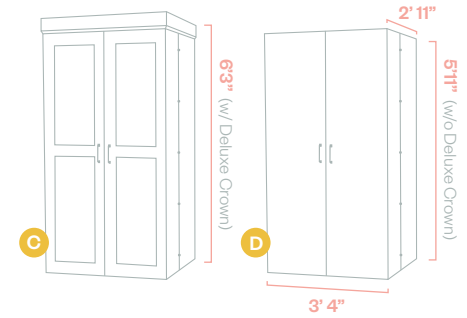

dreambox 2

AN ALL-IN-ONE CREATIVE HAVEN

- A** DreamBox Top View
- B** Folding Table Included with DreamBox

- C** White Shaker Style +\$300
- D** Ergo Style No additional cost

- E** Standard Crown w/ Single Light Included
- F** Deluxe Crown w/ Double Light +\$249

- G** Small InView Tote Dividers Included
- H** Medium InView Tote Dividers Included
- I** Large InView Tote Included with DreamBox 2

DREAMBOX 2 Organization Packages	HALF SET \$2,599	FULL SET \$2,899
1 Swing doors	2	2
2 Left and Right Box	2	2
3 Center Box	1	1
4 DreamBox Jars (16 oz.)	0	8
5 DreamBox Hooks	24	24
6 Acrylic Guards	10	10
7 Adjustable Shelves	25	25
8 Steel Caster Wheels	12	12
9 Medium Totes	12	24
10 Small Totes	14	14
11 Large Totes	17	34
12 Inview Tote Tracks	56	86
13 Folding Table	1	1
14 Safety Brackets	2	2
15 Standard Crown w/Single Light	1 (Included)	1 (Included)
16 Industrial Grade Hinges	12	12