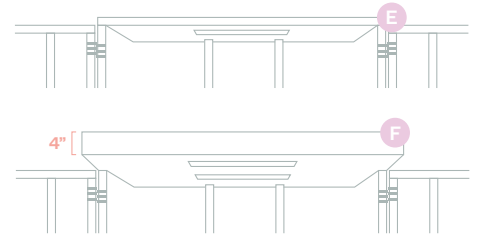

dreambox 2

AN ALL-IN-ONE CREATIVE HAVEN

- A** DreamBox Top View
- B** Folding Table Included with DreamBox

- C** White Shaker Style +\$300
- D** Ergo Style No additional cost

- E** Standard Crown w/ Single Light Included
- F** Deluxe Crown w/ Double Light +\$249

- G** Small InView Tote Dividers Included
- H** Medium InView Tote Dividers Included
- I** Large InView Tote Included with DreamBox 2

DREAMBOX 2 Organization Packages	HALF SET \$2,599	FULL SET \$2,899
1 Swing doors	2	2
2 Left and Right Box	2	2
3 Center Box	1	1
4 DreamBox Jars (16 oz.)	0	8
5 DreamBox Hooks	24	24
6 Acrylic Guards	10	10
7 Adjustable Shelves	25	25
8 Steel Caster Wheels	12	12
9 Medium Totes	12	24
10 Small Totes	14	14
11 Large Totes	17	34
12 Inview Tote Tracks	56	86
13 Folding Table	1	1
14 Safety Brackets	2	2
15 Standard Crown w/Single Light	1 (Included)	1 (Included)
16 Industrial Grade Hinges	12	12