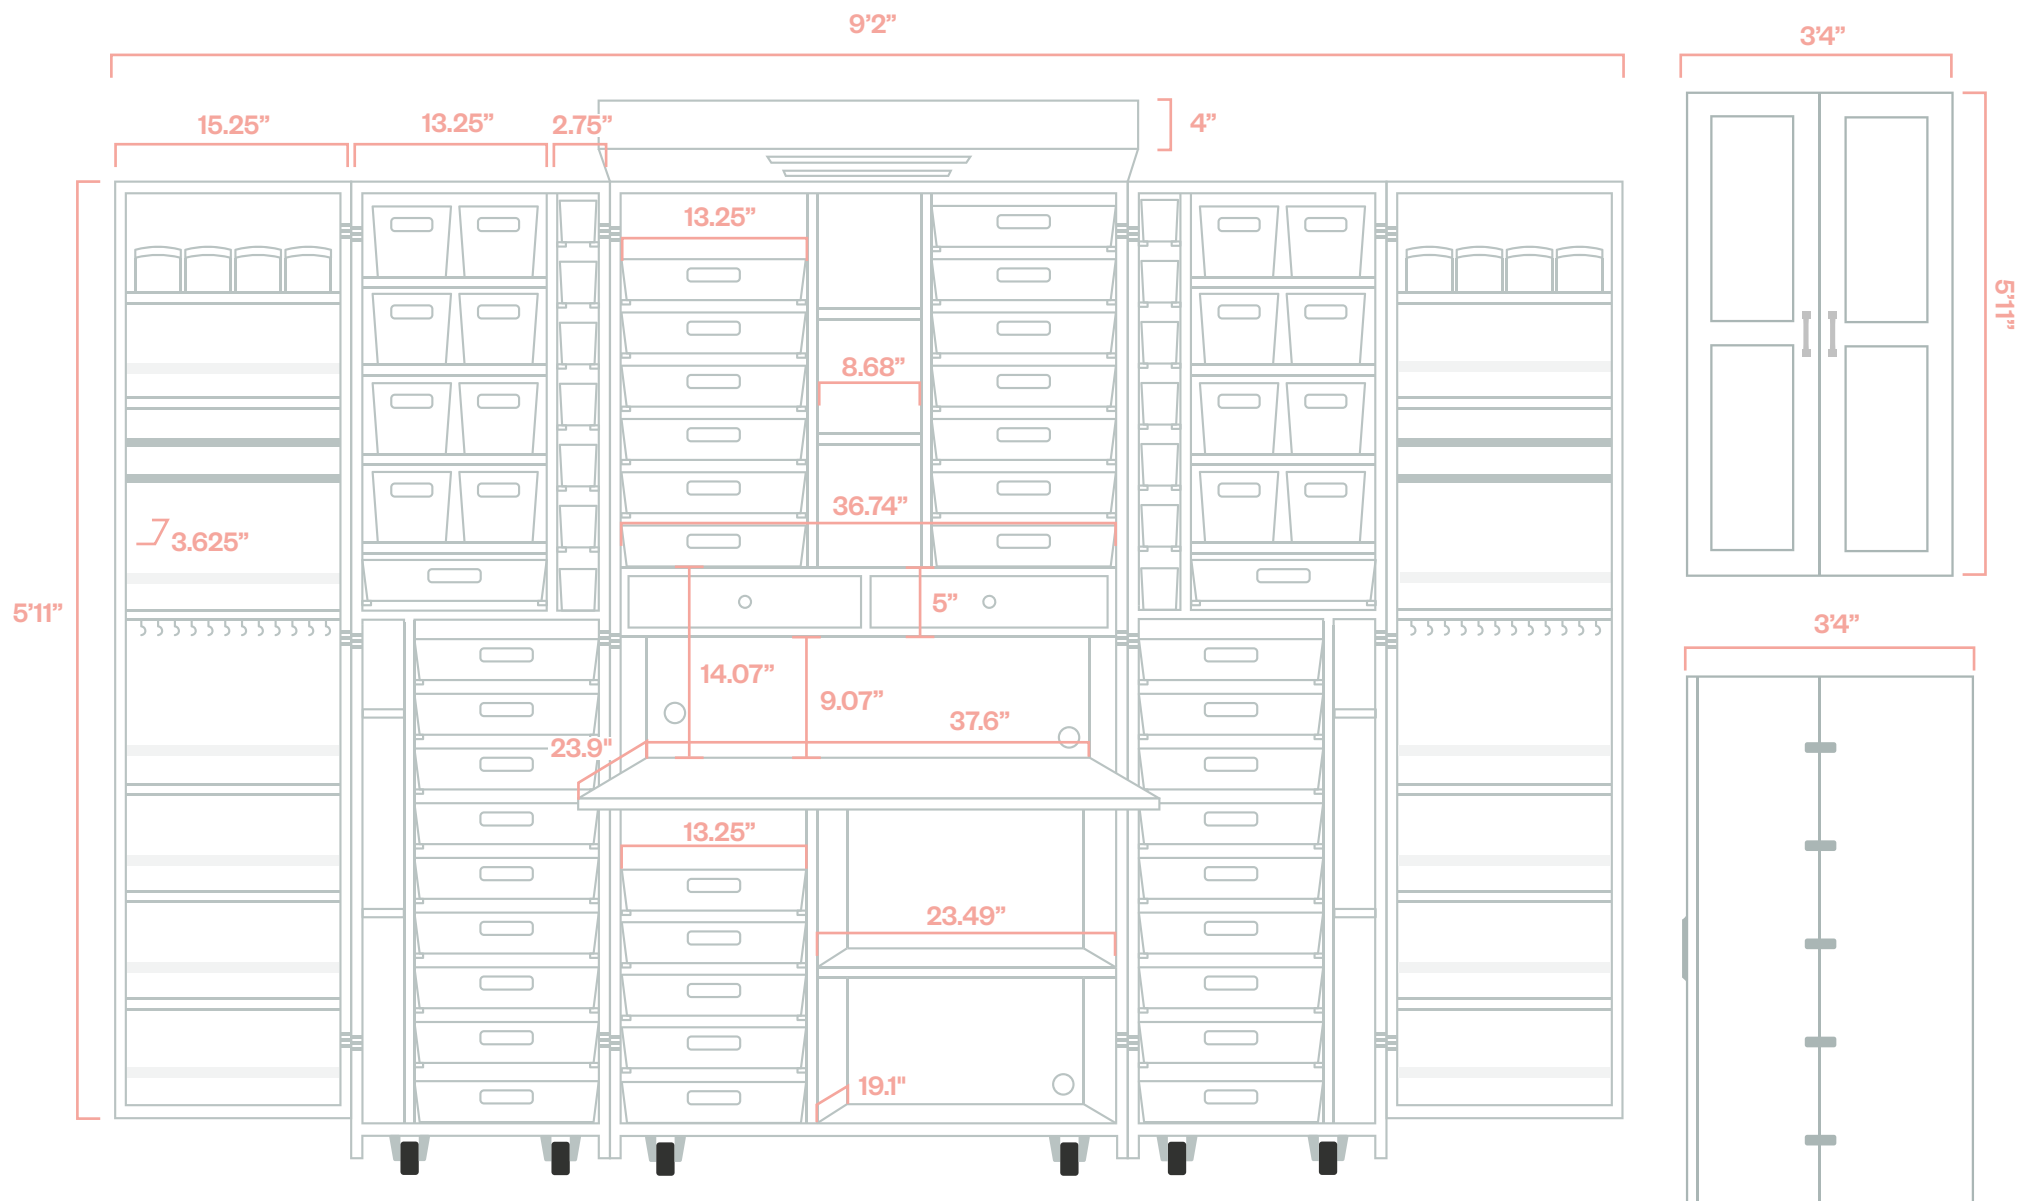

dreambox 2

AN ALL-IN-ONE CREATIVE HAVEN

- A** DreamBox Top View
- B** Folding Table Included with DreamBox

- C** White Shaker Style +\$300
- D** Ergo Style No additional cost

- E** Standard Crown w/ Single Light Included
- F** Deluxe Crown w/ Double Light +\$249

- G** Small InView Tote Dividers Included
- H** Medium InView Tote Dividers Included
- I** Large InView Tote Included with DreamBox 2

DREAMBOX 2 Organization Packages	HALF SET \$2,599	FULL SET \$2,899
1 Swing doors	2	2
2 Left and Right Box	2	2
3 Center Box	1	1
4 DreamBox Jars (16 oz.)	0	8
5 DreamBox Hooks	24	24
6 Acrylic Guards	10	10
7 Adjustable Shelves	25	25
8 Steel Caster Wheels	12	12
9 Medium Totes	12	24
10 Small Totes	14	14
11 Large Totes	17	34
12 Inview Tote Tracks	56	86
13 Folding Table	1	1
14 Safety Brackets	2	2
15 Standard Crown w/Single Light	1 (Included)	1 (Included)
16 Industrial Grade Hinges	12	12

dreambox w/ long dividers

dreambox w/ short dividers