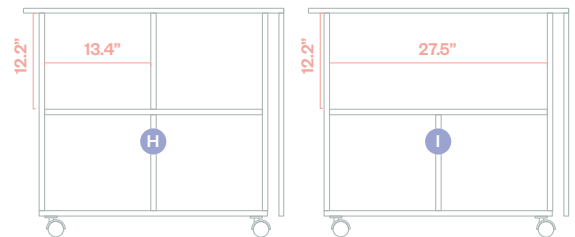

### MAXIMUM STORAGE & WORKSPACE COMBINATIONS

- A DreamBox 2 Top View
- B DreamCart 2 TopView
- C Sew Station Top View

- The DreamBox 2, DreamCart 2 and Sew Station combined offers over 30 sq. ft. of work space.

D DreamCart 2 Closed View

G Large InView Tote 12 Included w/ DreamCart 2

- H DreamCart 2 Four Cubby Spaces for Tote Storage
- I DreamCart 2 Three Cubby Spaces for Machine Storage

**HAVE MORE QUESTIONS?**  
Scan for personalized help and advice.