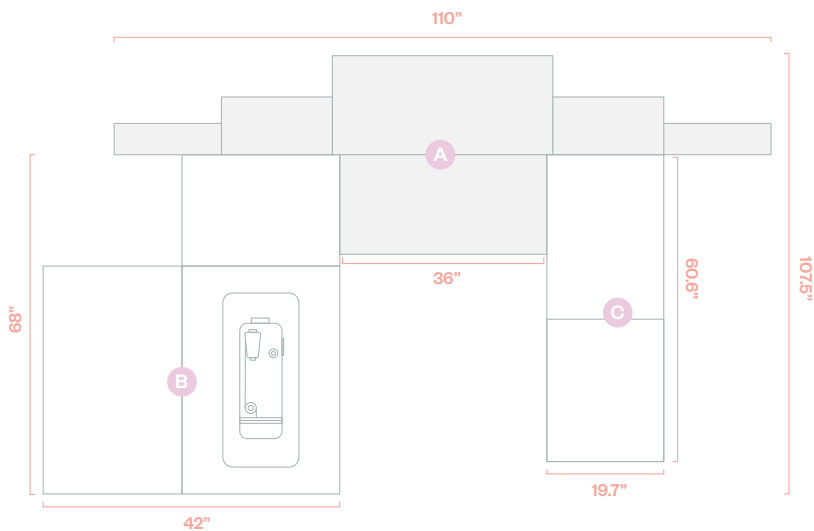

## YOUR ALL-IN-ONE MOBILE WORKSTATION

- 1 DreamCart 2
  - 2 Table Leaf
  - 3 Locking Posts for DreamBox 2
  - 4 Folding Table Leg x1
  - 5 Large Inview Totes x12
  - 6 Structural Shelf
  - 7 Locking Wheels x4
  - 8 Removable Divider
- Assembly time: 1 hr

### MAXIMUM STORAGE & WORKSPACE COMBINATIONS

- A DreamBox 2 Top View
- B DreamCart 2 TopView
- C Sew Station Top View

- The DreamBox 2, DreamCart 2 and Sew Station combined offers over 30 sq. ft. of work space.

D DreamCart 2 Closed View

G Large InView Tote 12 Included w/ DreamCart 2

- H DreamCart 2 Four Cubby Spaces for Tote Storage
- I DreamCart 2 Three Cubby Spaces for Machine Storage

**HAVE MORE QUESTIONS?**  
Scan for personalized help and advice.