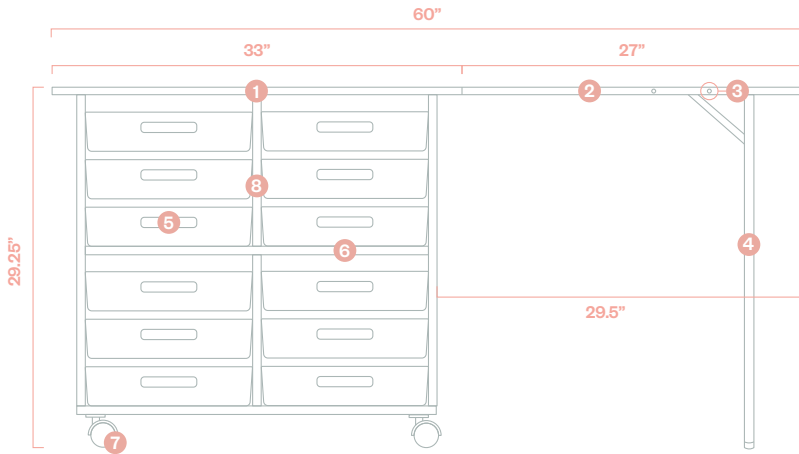

## YOUR ALL-IN-ONE MOBILE WORKSTATION

- 1 DreamCart 2
  - 2 Table Leaf
  - 3 Locking Posts for DreamBox 2
  - 4 Folding Table Leg x1
  - 5 Large Inview Totes x12
  - 6 Structural Shelf
  - 7 Locking Wheels x4
  - 8 Removable Divider
- Assembly time: 1 hr

### MAXIMUM STORAGE & WORKSPACE COMBINATIONS

- A DreamBox 2 Top View
- B DreamCart 2 TopView
- C Sew Station Top View

- The DreamBox 2, DreamCart 2 and Sew Station combined offers over 30 sq. ft. of work space.

D DreamCart 2 Closed View

G Large InView Tote 12 Included w/ DreamCart 2

- H DreamCart 2 Four Cubby Spaces for Tote Storage
- I DreamCart 2 Three Cubby Spaces for Machine Storage

**HAVE MORE QUESTIONS?**  
Scan for personalized help and advice.