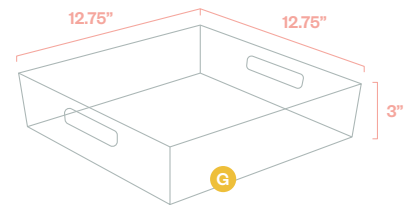

### MAXIMUM STORAGE & WORKSPACE COMBINATIONS

- A DreamBox 2 Top View
- B DreamCart 2 TopView
- C Sew Station Top View

- The DreamBox 2, DreamCart 2 and Sew Station combined offers over 30 sq. ft. of work space.

D DreamCart 2 Closed View

G Large InView Tote 12 Included w/ DreamCart 2

- H DreamCart 2 Four Cubby Spaces for Tote Storage
- I DreamCart 2 Three Cubby Spaces for Machine Storage

**HAVE MORE QUESTIONS?**  
Scan for personalized help and advice.