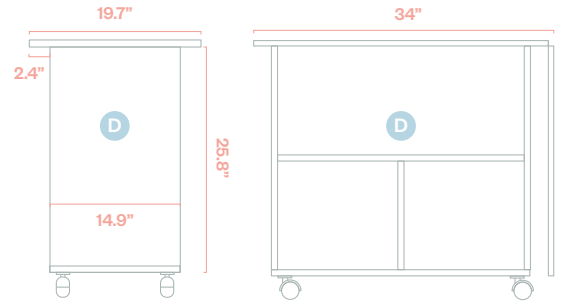

### MAXIMUM STORAGE & WORKSPACE COMBINATIONS

- A DreamBox 2 Top View
- B DreamCart 2 TopView
- C Sew Station Top View

- The DreamBox 2, DreamCart 2 and Sew Station combined offers over 30 sq. ft. of work space.

D DreamCart 2 Closed View

G Large InView Tote 12 Included w/ DreamCart 2

- H DreamCart 2 Four Cubby Spaces for Tote Storage
- I DreamCart 2 Three Cubby Spaces for Machine Storage

**HAVE MORE QUESTIONS?**  
Scan for personalized help and advice.