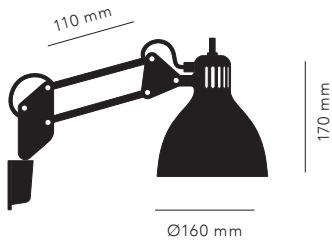

ARCHI W1
INCL. WALL MOUNT