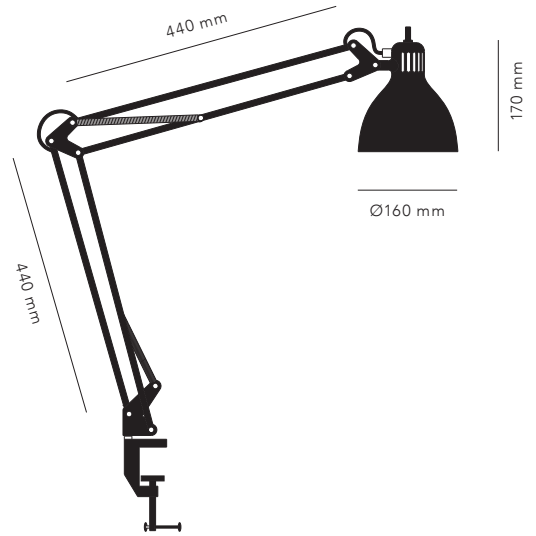

**ARCHI T2**  
INCL. CLAMP

**COLOR OPTIONS / ART. NO.**

Art. no. Brass	940024
Art. no. White	940020
Art. no. Black / Silver	940021
Art. no. Black / Gold	940023
Art. no. Maple Red	940025
Art. no. Forest Green	940026
Art. no. Sea Blue	940027

## ARCHI T2

INCL. CLAMP

ART. NAME	ARCHI T2
Material	Steel / Aluminium
Light source	E27 Bulb
Lifetime	N/A
Number of light sources	1
Electronical gear	N/A
Driver watt	N/A
Light source watt	Max. 40W
System watt	Max. 40W
Voltage	220-240V
Dimmable	No
Lumen output	N/A
Lumen pr. watt	N/A
Flux	N/A
CCT (K)	N/A
RA/CRI	N/A
Mac Adam	N/A
Light distribution	N/A
Beam angle	N/A
Tilt angle	Up35° / Down65°
Cut out mm.	N/A
Rotation	300°
Looping	N/A