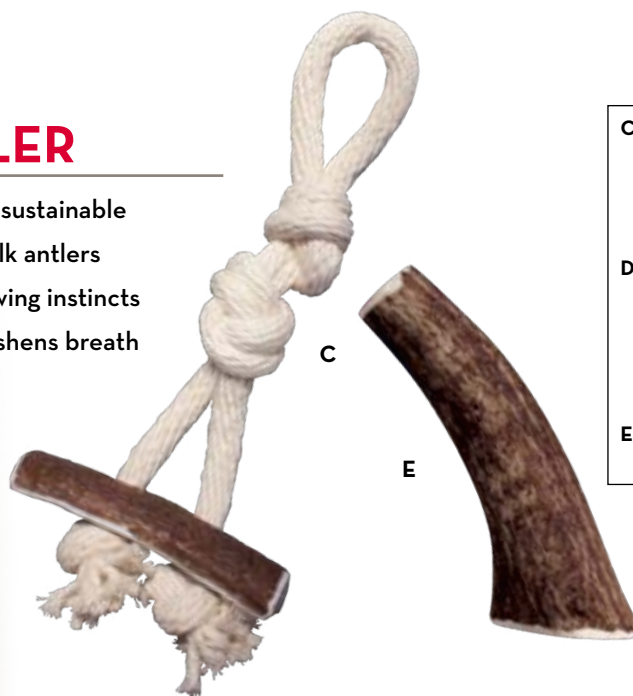

## EASY TREAT® TO GO

- Conveniently sized for ON-THE-GO needs
- Ideal to use as a KONG Stuffing enticer
- Made in the USA

- EASY TREAT TO GO**
  - XS11 - Liver
  - XS41 - Puppy

## WILD ANTLER

- 100% all-natural and sustainable
- Naturally shed wild elk antlers
- Satisfies natural chewing instincts
- Cleans teeth and freshens breath

- C WHOLE**
  - XV41 - XS
  - XV31 - Sm
  - XV21 - Md
  - XV11 - Lg
- D SPLIT**
  - XV42 - XS
  - XV32 - Sm
  - XV22 - Md
  - XV12 - Lg
  - XVX2 - XL
- E ANTLER TOY**
  - XV13 - Lg/XL