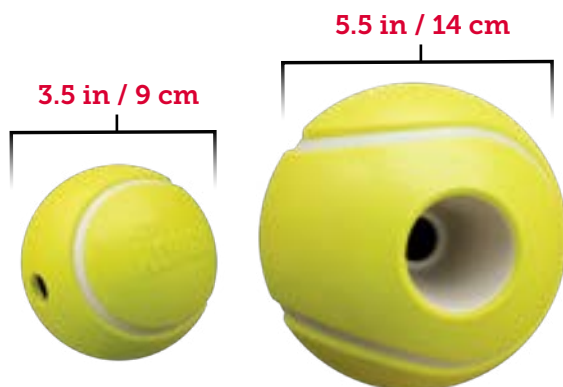

REWARDS TENNIS

- Fun, durable shape provides rewarding enrichment
- An ideal food bowl replacement for weight management
- Helps reduce gulping

1. **REWARDS TENNIS**
   » PEP33 - Sm
   » PEP13 - Lg

TIKR

- Simply Twist to Start Timer
- Roll Action Rewards Natural Foraging Instincts
- Auto-Rotating
- No Batteries
- Timed Release Treating