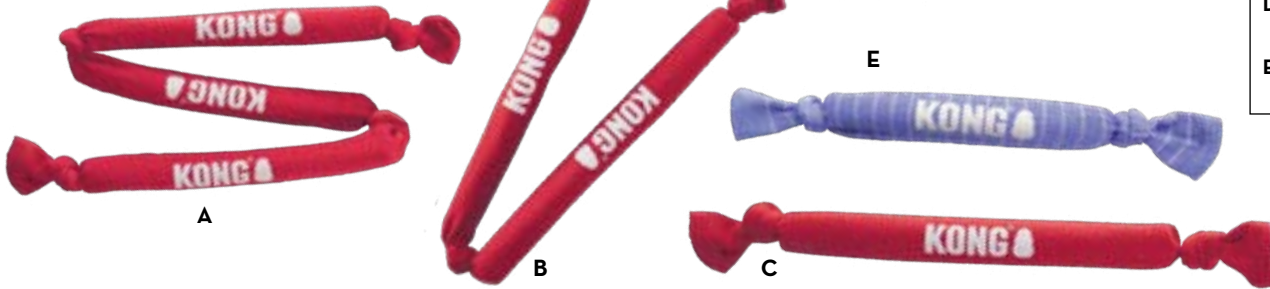

SIGNATURE CRUNCH ROPE

- Intriguing crunch engages natural instincts
- Stretchy sock exterior for long-lasting play
- Knots extend the tugging engagement

- **A TRIPLE**
  SKK11 Lg
- **B DOUBLE**
  SKK21
- **C SINGLE**
  SKK31 Sm
- **D DOUBLE PUPPY**
  SKK22 Md/Lg
- **E SINGLE PUPPY**
  SKK32

SIGNATURE SPORT BALLS

- Non-abrasive felt gentler on teeth and gums
- Dynamic bounce for action-packed rebounds
- No squeaker for quiet fetching

Available in assorted colors