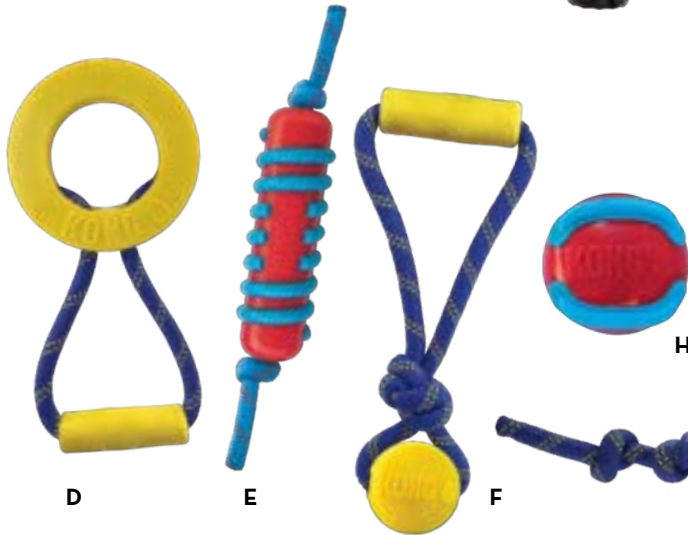

JAXX™ BRIGHTS

- Built for long-lasting tugging and fetching fun
- Durable materials reward appropriate chewing behavior
- Sturdy rope makes play sessions last longer

Available in assorted colors

- **D TUG W/RING**
  • PJB13 - Lg
- **E STICK W/ ROPE**
  » PJB12 - Lg
- **F BALL W/ROPE**
  » PJB22 - Md
- **G TUG W/BALL**
  • PJB23 - Md
- **H BALL**
  » PJB21 - Md
  » PJB11 - Lg

CHEWSTIX ULTRA

- Contains real wood, providing a safer, long-lasting chew solution.
- Wood scent rewards appropriate chewing behavior
- Flakes when chewed for added engagement & safety