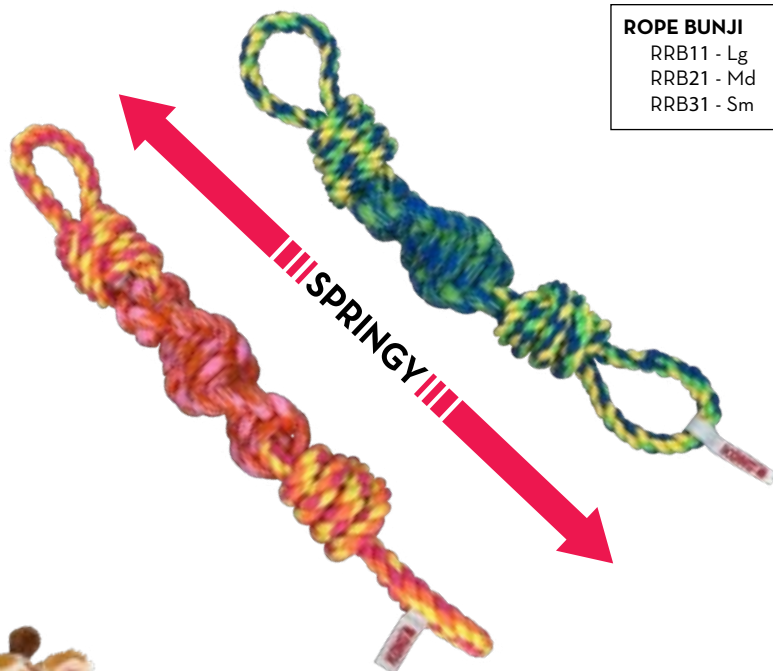

## ROPE BUNJI

- Springy internal bungee enhances tugging fun
- Durable knotted rope twist rewards appropriate chewing
- Easy-grab loops handy for interactive play

Available in assorted colors

**ROPE BUNJI**  
 RRB11 - Lg  
 RRB21 - Md  
 RRB31 - Sm