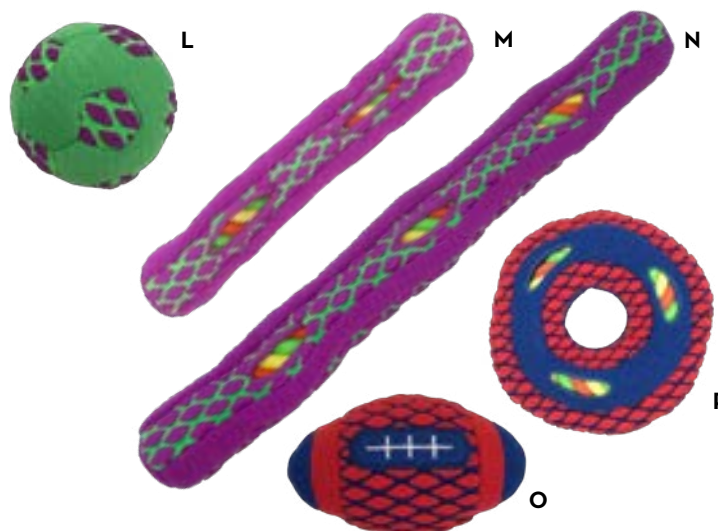

## SNEAKERZ SPORT

- Grippy, tennis shoe material for lasting runs of fun
- Multiple squeakers entice play

- L SOCCER BALL**  
 » • SNK21 - Md
- M STICK W/ROPE**  
 • SNK24 - 12"
- N TUG W/ROPE**  
 » • SNK25 - 20"
- O FOOTBALL**  
 • SNK22 - Md
- P DISC W/ROPE**  
 » • SNK23 - Md