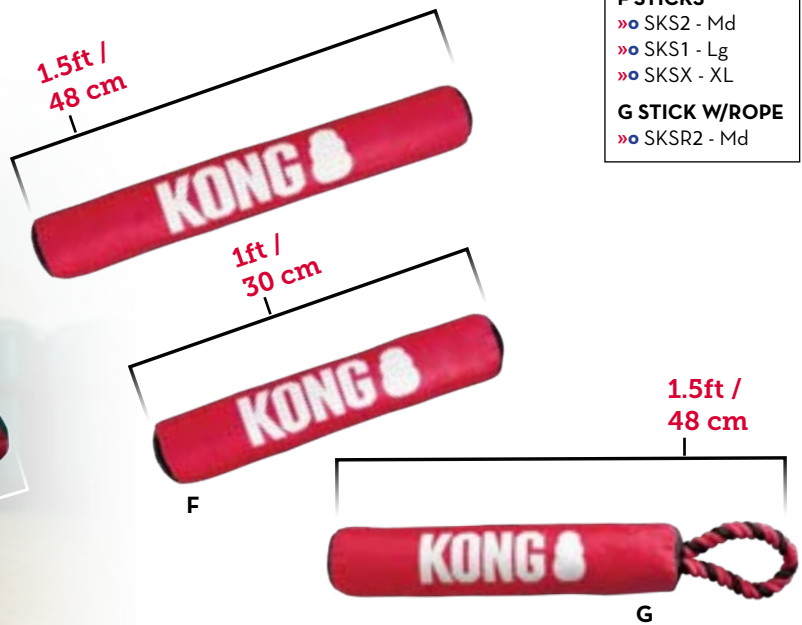

- **F STICKS**
- » SKS2 - Md
- » SKS1 - Lg
- » SKSX - XL
- **G STICK W/ROPE**
- » SKSR2 - Md