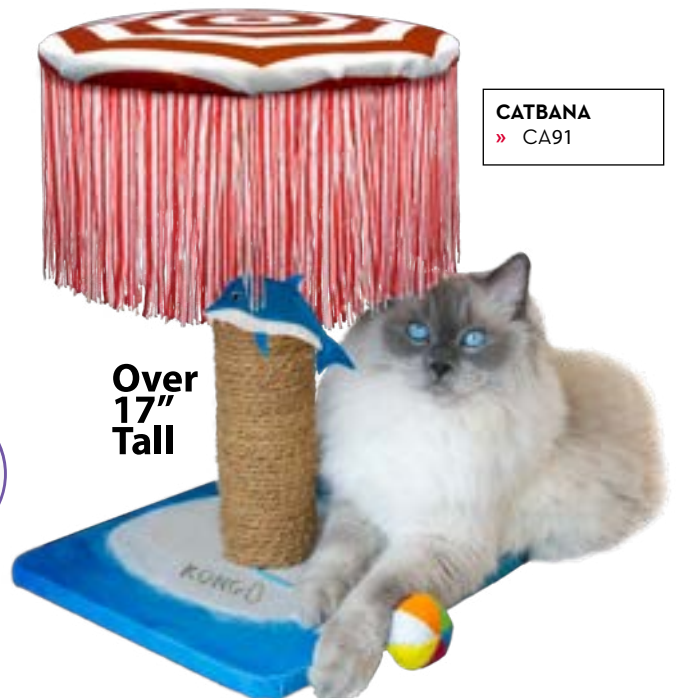

CATBANA
» CA91

Over
17"
Tall