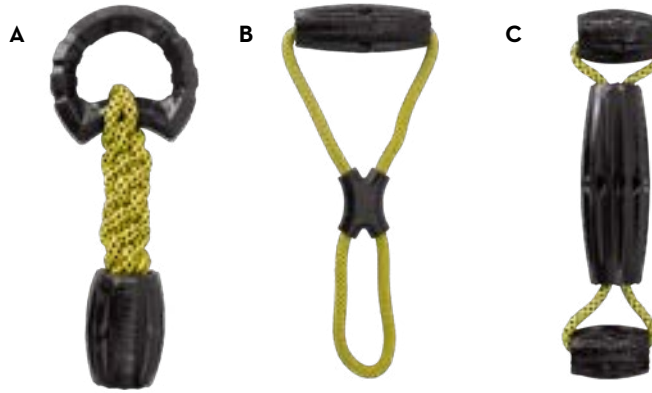

JAXX™

- Built for long-lasting tugging and fetching fun
- Durable materials reward appropriate chewing behavior
- Sturdy rope makes play sessions last longer

- **A BRAIDED TUG**
  » PJ11 - Lg
- **B INFINITY TUG**
  • PJ12 - Lg
- **C TRIPLE BARREL**
  • PJ13 - Lg