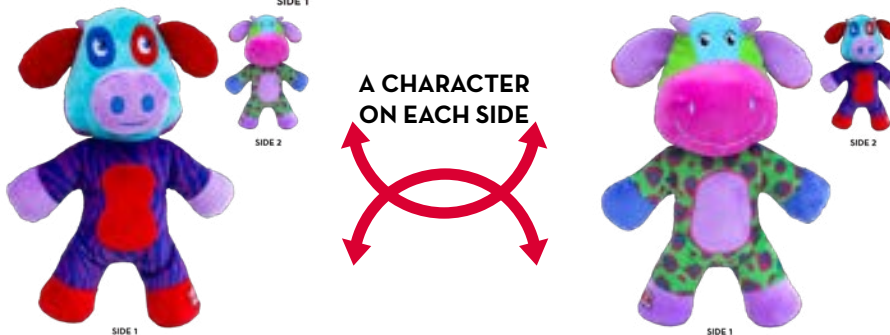

SWITCHEROOS

- Two characters in one for double the fun
- Multiple squeakers with diverse sounds to spark natural instincts
- Varied thickness invites dogs of all sizes to play

Available in assorted characters

SWITCHEROOS
» RSW1 - Lg

F

WHOOOZ

- Unique texture and shape invite shaking fun
- Reinforced material extends playtime
- Two squeakers tones for added engagement

F HEDGEHOG
WHP31 - Sm
» WHP21 - Md
G GATOR
» WHP33 - Sm
WHP23 - Md

CUTESEAS®

- Interior squeaker and crinkle sound encourage play
- Soft corduroy is ideal for cuddling
- Adds mentally stimulating variety to your dog's toy box

H OCTOPUS
» RL33 - Sm
RL23 - Md
» RL13 - Lg
I SEAHORSE
» RL34 - Sm
RL24 - Md
» RL14 - Lg
J WHALE
RL25 - Md
» RL15 - Lg

SOFTSEAS

- Unique plush shape ideal for shaking fun
- Varied materials for multiple ways to play
- Squeaks and crinkles extends playtime

K OCTOPUS
» RSF32 - Sm
» RSF12 - Lg
L TURTLE
RSF33 - Sm
» RSF13 - Lg