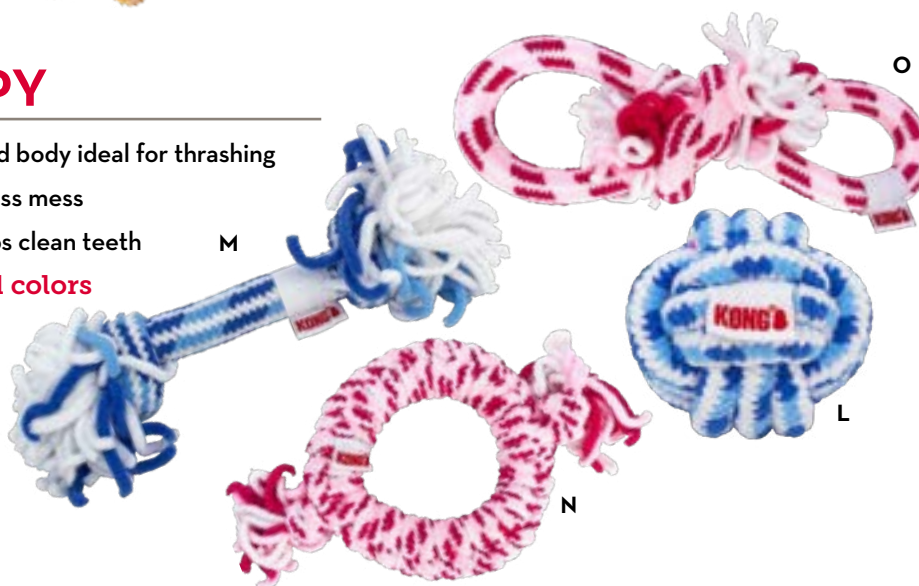

## KNOTS® TWISTS

- Long braided neck and body ideal for thrashing
- Minimal stuffing for less mess
- Chewing on rope helps clean teeth

Available in assorted characters

<b>TWISTS</b>
» NKW31 - Sm/Md
» NKW11 - Md/Lg

## ROPE PUPPY

- Long braided neck and body ideal for thrashing
- Minimal stuffing for less mess
- Chewing on rope helps clean teeth

Available in assorted colors

<b>L BALL</b>
• RRP31 - Sm
• RRP11 - Lg
<b>M STICK</b>
• RRP22 - Md
<b>N RING</b>
• RRP23 - Md
<b>O TUG</b>
• RRP24 - Md