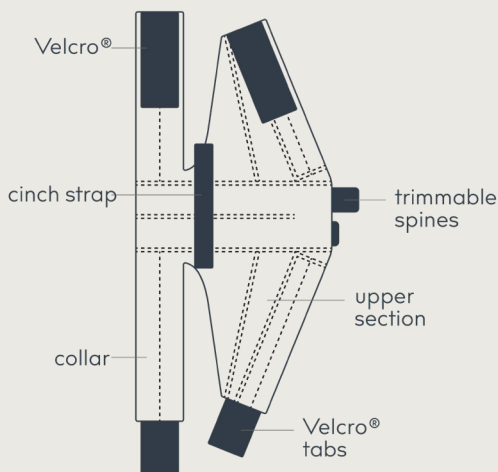

Preferred Collection

No Flap™ Ear Wrap

- Aids in recovery from Aural Hematomas, cuts and tears to ear flaps, chronic itching and scratching
- Helps shield ear canals from cheatgrass
- Provides both post-surgical and general ear protection
- Both machine and hand washable
- Lycra® neckline for additional comfort

Diagram

Sizes

Green PinPoint Mesh

ITEM#	SIZE	A		B	
NFP01XS	X-Small	5" - 7"	13 cm - 18 cm	9" - 13"	23 cm - 33 cm
NFP02S	Small	6" - 8"	15 cm - 20 cm	12" - 17"	30 cm - 43 cm
NFP03SM	Small/Medium	7" - 9"	18 cm - 23 cm	15" - 20"	38 cm - 51 cm
NFP04M	Medium	8" - 10"	20 cm - 25 cm	16" - 22"	41 cm - 56 cm
NFP05L	Large	10" - 12"	25 cm - 30 cm	17" - 23"	43 cm - 58 cm
NFP06XL	X-Large	12" - 14"	30 cm - 36 cm	20" - 26"	51 cm - 66 cm

Denim Mesh

ITEM#	SIZE	A		B	
NFD01XS	X-Small	5" - 7"	13 cm - 18 cm	9" - 13"	23 cm - 33 cm
NFD02S	Small	6" - 8"	15 cm - 20 cm	12" - 17"	30 cm - 43 cm
NFD03SM	Small/Medium	7" - 9"	18 cm - 23 cm	15" - 20"	38 cm - 51 cm
NFD04M	Medium	8" - 10"	20 cm - 25 cm	16" - 22"	41 cm - 56 cm
NFD05L	Large	10" - 12"	25 cm - 30 cm	17" - 23"	43 cm - 58 cm
NFD06XL	X-Large	12" - 14"	30 cm - 36 cm	20" - 26"	51 cm - 66 cm

Measurement A: Measure from the middle of the forehead above the eyes to where a collar would naturally sit on the neck

Measurement B: Measure around the neck