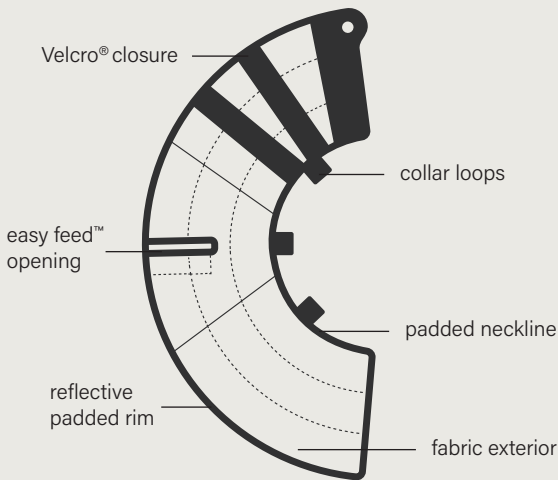

# Calmer™

- Full body coverage
- EasyFeed™ opening allows animals to eat and drink with ease
- Easy-to-clean inner lining
- Multiple Velcro® strips for adjustable sizing
- Machine washable and line dry

Our improved Calmer™ collar is the preferred, extended-use collar and the most popular collar among veterinarians. Incorporates an EasyFeed™ opening to allow animals to eat and drink without removing the collar. Additionally, the inner lining has an easy-to-clean surface; making the Calmer a long-lasting product for pets.

## Sizes

ITEM#	NECK CIRC.		DEPTH	
CM-XS	6" - 9"	15 cm - 23 cm	4.75"	12 cm
CM-S	9" - 11"	23 cm - 28 cm	5.5"	14 cm
CM-M	12" - 16"	30.5 cm - 41 cm	8"	20 cm
CM-L	13" - 17"	33 cm - 43 cm	10"	25.5 cm
CM-XL	16.5" - 20"	42 cm - 51 cm	12"	30.5 cm