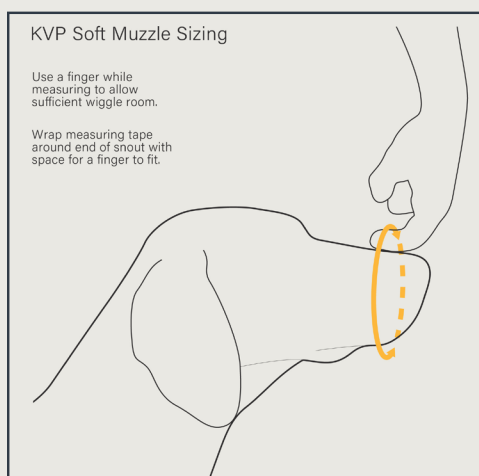

# KVP Soft Muzzle

- Adjustable nylon strap
- Nylon construction with neoprene padding for comfort
- Equipped with safe-lock buckle for easy application

The KVP Soft Muzzle is a comfortable short-term solution to control nipping, biting and barking. This sleeve muzzle fits firmly to a closed mouth for added protection when patients are in clinic or in high-anxiety scenarios.

## Sizes

ITEM#	SIZE	CIRC.		WEIGHT	
KSM-XS	X-Small	4.5"	11.4 cm	5 - 10 lbs	2.3 - 4.5 kg
KSM-S	Small	5.5"	14 cm	10 - 25 lbs	4.5 - 11.3 kg
KSM-M	Medium	6.5"	16.5 cm	25 - 45 lbs	11.3 - 20.4 kg
KSM-L	Large	7.5"	19 cm	45 - 60 lbs	20.4 - 27 kg
KSM-XL	X-Large	8.5"	21.6 cm	60 - 80 lbs	27 - 36 kg
KSM-COMBO	Combo (1 of each size)				