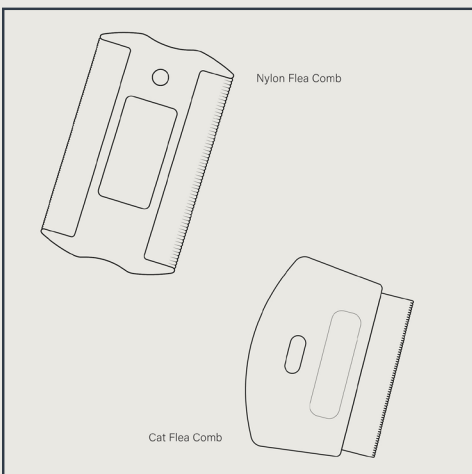

Patient Care Collection

Flea Combs

- Nylon Flea Comb
- Dual-sided
- Available in a 100 comb dispenser

The KVP Flea Combs classic grooming tools have a fine tooth end on both sides for easy use. Available in one container for easy storage and dispensing.

Diagram

Sizes

ITEM#	TYPE	FEATURES
FK-3	Cat Flea Comb	32 surgical steel teeth/inch
FK2MD	Nylon Flea Comb	Dispenser (mixed colors, 100 pcs)
FK2MR	Nylon Flea Comb	Refill (mixed colors, 72 pcs)
FK2WR	Nylon Flea Comb	Refill (white, 72 pcs)