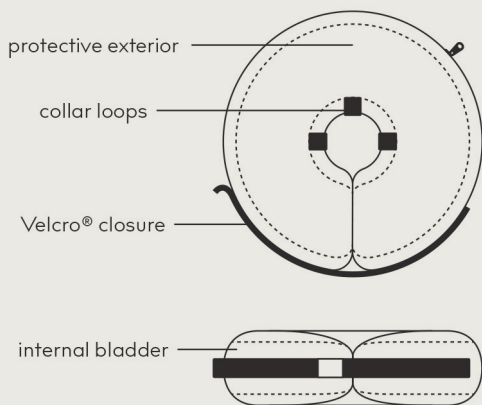

Preferred Collection

KONG® Cloud™

- Provides body-only coverage
- Unique cushioning for added comfort
- Allows patients to maintain full visibility
- Improved plush material is tough and washable
- Scratch and bite-resistant

The KONG® Cloud™ e-collar is our ultra soft alternative to the classic cone of shame. Unique cushioning and plush material is machine washable for extended use.

Diagram

Sizes

ITEM#	SIZE	NECK CIRC.	
EL5	X-Small	6" - 8"	15.25 cm - 20.3 cm
EL3	Small	7" - 12"	17.8 cm - 30.5 cm
EL2	Medium	10" - 14"	25.5 cm - 35.5 cm
EL1	Large	15" - 20"	38 cm - 50.8 cm
ELX	X-Large	20" - 25"	50.8 cm - 63.5 cm