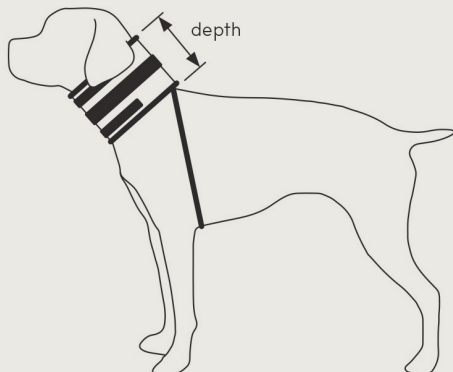

Classic Collection

Bite Free™

- Provides body-only coverage; do not use cervical collars to protect eyes, ears, feet, or lower portion of legs
- Allows for full peripheral vision
- Adjustable and comfortable fit for extended use
- Optional stabilization strap for more active animals

The Bite Free™ is our maximum comfort, and minimal stress cervical collar made for long-term use. The optional stabilization strap fits behind the front legs, forming a base for additional security.

ITEM#	NECK CIRC.		DEPTH	
BF1	11" - 15"	28 cm - 38 cm	2.5"	6.5 cm
BF2	14" - 17"	35.5 cm - 43 cm	3.5"	9 cm
BF2A	16" - 20"	40.75 cm - 51 cm	4"	10 cm
BF3	19" - 23"	48.25 cm - 58 cm	5"	12.7 cm
BF4	21" - 25"	53 cm - 63.5 cm	6"	15.25 cm
BF5	21" - 26"	53 cm - 66 cm	7"	17.75 cm
BF6	25" - 30"	63.5 cm - 76 cm	8"	20 cm