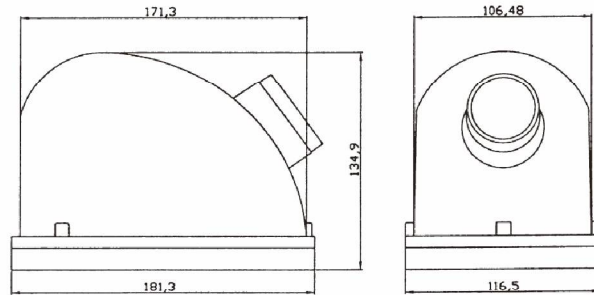

WARNING LIGHT
ADS-12SC

Voltage	Current	Rotary RPM	Bulb	Weight
DC 12V	1.8A	160	20W	

Green, Blue
Color: Red, Yellow,

ACX-12

Voltage	Bulb	Weight
12V	15W	
24V	15W	
110V	15W	
220V	15W	

Color: Red, Yellow, Blue

ACX-3C

Power source: #3 batteries x 2

Color: Red, Yellow, Blue

HOUR METER AHM-1

Voltage : AC 110V 220V 50HZ 60HZ

Time range : 0 ~ 99999.99 Hours

Dimensions : 48X48X40mm

Weight : 50g