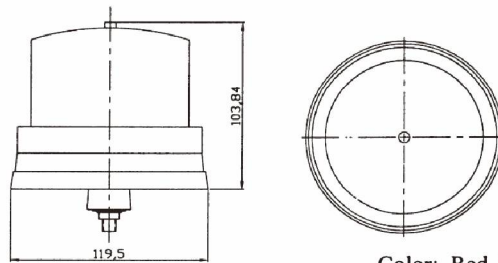

WARNING LIGHT
ADS-12SC

Voltage	Current	Rotary RPM	Bulb	Weight
DC 12V	1.8A	160	20W	

Green, Blue
Color: Red, Yellow,

ACX-12

Voltage	Bulb	Weight
12V	15W	
24V	15W	
110V	15W	
220V	15W	

Color: Red, Yellow, Blue

ACX-3C

Power source: #3 batteries x 2

Color: Red, Yellow, Blue

HOUR METER AHM-1

Voltage : AC 110V 220V 50HZ 60HZ

Time range : 0 ~ 99999.99 Hours

Dimensions : 48X48X40mm

Weight : 50g