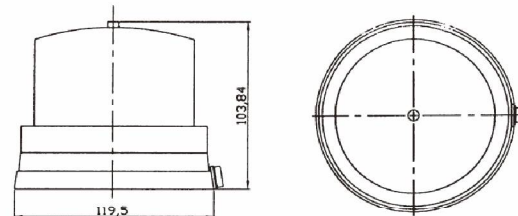

WARNING LIGHT
ADS-12SC

Voltage	Current	Rotary RPM	Bulb	Weight
DC 12V	1.8A	160	20W	

Green, Blue
Color: Red, Yellow,

ACX-12

Voltage	Bulb	Weight
12V	15W	
24V	15W	
110V	15W	
220V	15W	

Color: Red, Yellow, Blue

ACX-3C

Power source: #3 batteries x 2

Color: Red, Yellow, Blue

HOUR METER AHM-1

Voltage : AC 110V 220V 50HZ 60HZ

Time range : 0 ~ 99999.99 Hours

Dimensions : 48X48X40mm

Weight : 50g