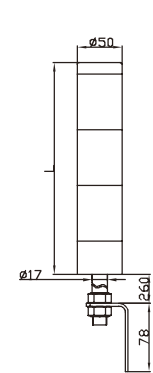

TOWER LIGHT 50mm φ

APWS5, 50mm φ
APWF5, 50mm φ

Stage	1	2	3	4	5
Height	118	182	246	310	375

APWB5, 50mm φ
APWFB5, 50mm φ

Stage	1	2	3	4	5
Height	182	246	310	374	438

ARPS5, 50mm φ
ARPF5, 50mm φ

Stage	1	2	3	4	5
Height	115	179	243	307	371

ATLB5, 50mm φ
ATLFB5, 50mm φ

Stage	1	2	3	4	5
Height	179	243	307	371	435

ATLS5, 50mm φ
ATLF5, 50mm φ

Stage	1	2	3	4	5
Height	115	179	243	307	371

ARPB5, 50mm φ
ARPF5, 50mm φ

Stage	1	2	3	4	5
Height	179	243	307	371	435

TOWER LIGHT 62mm φ

APWS6, 62mm φ

APWF6, 62mm φ

Stage	1	2	3	4	5
Height	118	182	246	310	374

APWB6, 62mm φ

APWFB6, 62mm φ

Stage	1	2	3	4	5
Height	182	246	310	374	438

ARPS6, 62mm φ

ARPF6, 62mm φ

Stage	1	2	3	4	5
Height	115	179	243	307	371

ATLB6, 62mm φ

ATLFB6, 62mm φ

Stage	1	2	3	4	5
Height	179	243	307	371	435

ATLS6, 62mm φ

ATLF6, 62mm φ

Stage	1	2	3	4	5
Height	115	179	243	307	371