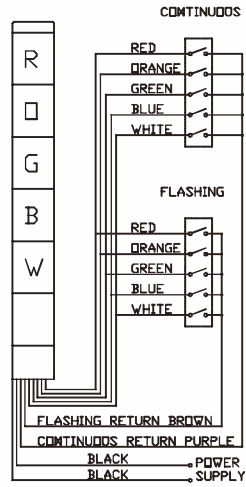

TOWER LIGHT 62mm φ

APWS6, 62mm φ

APWF6, 62mm φ

Stage	1	2	3	4	5
Height	118	182	246	310	374

APWB6, 62mm φ

APWFB6, 62mm φ

Stage	1	2	3	4	5
Height	182	246	310	374	438

ARPS6, 62mm φ

ARPF6, 62mm φ

Stage	1	2	3	4	5
Height	115	179	243	307	371

ATLB6, 62mm φ

ATLFB6, 62mm φ

Stage	1	2	3	4	5
Height	179	243	307	371	435

ATLS6, 62mm φ

ATLF6, 62mm φ

Stage	1	2	3	4	5
Height	115	179	243	307	371

ARPB6, 62mm φ

ARPFB6, 62mm φ

Stage	1	2	3	4	5
Height	179	243	307	371	435

TOWER LIGHT

Wiring diagram

Standard type

Flash type

Buzzer type