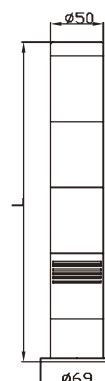

TOWER LIGHT 50mm φ

APWS5, 50mm φ
APWF5, 50mm φ

Stage	1	2	3	4	5
Height	118	182	246	310	375

APWB5, 50mm φ
APWFB5, 50mm φ

Stage	1	2	3	4	5
Height	182	246	310	374	438

ARPS5, 50mm φ
ARPF5, 50mm φ

Stage	1	2	3	4	5
Height	115	179	243	307	371

ATLB5, 50mm φ
ATLFB5, 50mm φ

Stage	1	2	3	4	5
Height	179	243	307	371	435

ATLS5, 50mm φ
ATLF5, 50mm φ

Stage	1	2	3	4	5
Height	115	179	243	307	371

ARPB5, 50mm φ
ARPF5, 50mm φ

Stage	1	2	3	4	5
Height	179	243	307	371	435

TOWER LIGHT 62mm φ

APWS6, 62mm φ

APWF6, 62mm φ

Stage	1	2	3	4	5
Height	118	182	246	310	374

APWB6, 62mm φ

APWFB6, 62mm φ

Stage	1	2	3	4	5
Height	182	246	310	374	438

ARPS6, 62mm φ

ARPF6, 62mm φ

Stage	1	2	3	4	5
Height	115	179	243	307	371

ATLB6, 62mm φ

ATLFB6, 62mm φ

Stage	1	2	3	4	5
Height	179	243	307	371	435

ATLS6, 62mm φ

ATLF6, 62mm φ

Stage	1	2	3	4	5
Height	115	179	243	307	371