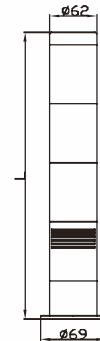

TOWER LIGHT 50mm φ

APWS5, 50mm φ
APWF5, 50mm φ

Stage	1	2	3	4	5
Height	118	182	246	310	375

APWB5, 50mm φ
APWFB5, 50mm φ

Stage	1	2	3	4	5
Height	182	246	310	374	438

ARPS5, 50mm φ
ARPF5, 50mm φ

Stage	1	2	3	4	5
Height	115	179	243	307	371

ATLB5, 50mm φ
ATLFB5, 50mm φ

Stage	1	2	3	4	5
Height	179	243	307	371	435

ATLS5, 50mm φ
ATLF5, 50mm φ

Stage	1	2	3	4	5
Height	115	179	243	307	371

ARPB5, 50mm φ
ARPF5, 50mm φ

Stage	1	2	3	4	5
Height	179	243	307	371	435

TOWER LIGHT 62mm φ

APWS6, 62mm φ

APWF6, 62mm φ

Stage	1	2	3	4	5
Height	118	182	246	310	374

APWB6, 62mm φ

APWFB6, 62mm φ

Stage	1	2	3	4	5
Height	182	246	310	374	438

ARPS6, 62mm φ

ARPF6, 62mm φ

Stage	1	2	3	4	5
Height	115	179	243	307	371

ATLB6, 62mm φ

ATLFB6, 62mm φ

Stage	1	2	3	4	5
Height	179	243	307	371	435

ATLS6, 62mm φ

ATLF6, 62mm φ

Stage	1	2	3	4	5
Height	115	179	243	307	371