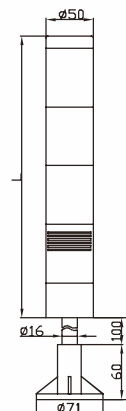

TOWER LIGHT 50mm φ

APWS5, 50mm φ
APWF5, 50mm φ

Stage	1	2	3	4	5
Height	118	182	246	310	375

APWB5, 50mm φ
APWFB5, 50mm φ

Stage	1	2	3	4	5
Height	182	246	310	374	438

ARPS5, 50mm φ
ARPF5, 50mm φ

Stage	1	2	3	4	5
Height	115	179	243	307	371

ATLB5, 50mm φ
ATLFB5, 50mm φ

Stage	1	2	3	4	5
Height	179	243	307	371	435

ATLS5, 50mm φ
ATLF5, 50mm φ

Stage	1	2	3	4	5
Height	115	179	243	307	371

ARPB5, 50mm φ
ARPF5, 50mm φ

Stage	1	2	3	4	5
Height	179	243	307	371	435

TOWER LIGHT 62mm φ

APWS6, 62mm φ

APWF6, 62mm φ

Stage	1	2	3	4	5
Height	118	182	246	310	374

APWB6, 62mm φ

APWFB6, 62mm φ

Stage	1	2	3	4	5
Height	182	246	310	374	438

ARPS6, 62mm φ

ARPF6, 62mm φ

Stage	1	2	3	4	5
Height	115	179	243	307	371

ATLB6, 62mm φ

ATLFB6, 62mm φ

Stage	1	2	3	4	5
Height	179	243	307	371	435

ATLS6, 62mm φ

ATLF6, 62mm φ

Stage	1	2	3	4	5
Height	115	179	243	307	371