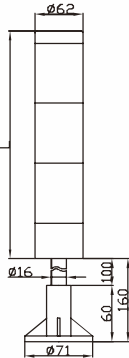

TOWER LIGHT 50mm φ

APWS5, 50mm φ
APWF5, 50mm φ

Stage	1	2	3	4	5
Height	118	182	246	310	375

APWB5, 50mm φ
APWFB5, 50mm φ

Stage	1	2	3	4	5
Height	182	246	310	374	438

ARPS5, 50mm φ
ARPF5, 50mm φ

Stage	1	2	3	4	5
Height	115	179	243	307	371

ATLB5, 50mm φ
ATLFB5, 50mm φ

Stage	1	2	3	4	5
Height	179	243	307	371	435

ATLS5, 50mm φ
ATLF5, 50mm φ

Stage	1	2	3	4	5
Height	115	179	243	307	371

ARPB5, 50mm φ
ARPF5, 50mm φ

Stage	1	2	3	4	5
Height	179	243	307	371	435

TOWER LIGHT 62mm φ

APWS6, 62mm φ

APWF6, 62mm φ

Stage	1	2	3	4	5
Height	118	182	246	310	374

APWB6, 62mm φ

APWFB6, 62mm φ

Stage	1	2	3	4	5
Height	182	246	310	374	438

ARPS6, 62mm φ

ARPF6, 62mm φ

Stage	1	2	3	4	5
Height	115	179	243	307	371

ATLB6, 62mm φ

ATLFB6, 62mm φ

Stage	1	2	3	4	5
Height	179	243	307	371	435

ATLS6, 62mm φ

ATLF6, 62mm φ

Stage	1	2	3	4	5
Height	115	179	243	307	371