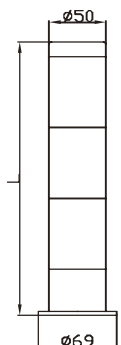

TOWER LIGHT 50mm φ

APWS5, 50mm φ
APWF5, 50mm φ

Stage	1	2	3	4	5
Height	118	182	246	310	375

APWB5, 50mm φ
APWFB5, 50mm φ

Stage	1	2	3	4	5
Height	182	246	310	374	438

ARPS5, 50mm φ
ARPF5, 50mm φ

Stage	1	2	3	4	5
Height	115	179	243	307	371

ATLB5, 50mm φ
ATLFB5, 50mm φ

Stage	1	2	3	4	5
Height	179	243	307	371	435

ATLS5, 50mm φ
ATLF5, 50mm φ

Stage	1	2	3	4	5
Height	115	179	243	307	371

ARPB5, 50mm φ
ARPF5, 50mm φ

Stage	1	2	3	4	5
Height	179	243	307	371	435

TOWER LIGHT 62mm φ

APWS6, 62mm φ

APWF6, 62mm φ

Stage	1	2	3	4	5
Height	118	182	246	310	374

APWB6, 62mm φ

APWFB6, 62mm φ

Stage	1	2	3	4	5
Height	182	246	310	374	438

ARPS6, 62mm φ

ARPF6, 62mm φ

Stage	1	2	3	4	5
Height	115	179	243	307	371

ATLB6, 62mm φ

ATLFB6, 62mm φ

Stage	1	2	3	4	5
Height	179	243	307	371	435

ATLS6, 62mm φ

ATLF6, 62mm φ

Stage	1	2	3	4	5
Height	115	179	243	307	371