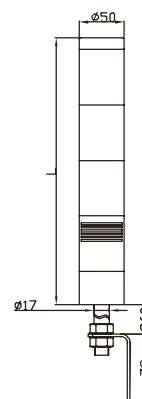

TOWER LIGHT 50mm φ

APWS5, 50mm φ
APWF5, 50mm φ

Stage	1	2	3	4	5
Height	118	182	246	310	375

APWB5, 50mm φ
APWFB5, 50mm φ

Stage	1	2	3	4	5
Height	182	246	310	374	438

ARPS5, 50mm φ
ARPF5, 50mm φ

Stage	1	2	3	4	5
Height	115	179	243	307	371

ATLB5, 50mm φ
ATLFB5, 50mm φ

Stage	1	2	3	4	5
Height	179	243	307	371	435

ATLS5, 50mm φ
ATLF5, 50mm φ

Stage	1	2	3	4	5
Height	115	179	243	307	371

ARPB5, 50mm φ
ARPF5, 50mm φ

Stage	1	2	3	4	5
Height	179	243	307	371	435

TOWER LIGHT 62mm φ

APWS6, 62mm φ

APWF6, 62mm φ

Stage	1	2	3	4	5
Height	118	182	246	310	374

APWB6, 62mm φ

APWFB6, 62mm φ

Stage	1	2	3	4	5
Height	182	246	310	374	438

ARPS6, 62mm φ

ARPF6, 62mm φ

Stage	1	2	3	4	5
Height	115	179	243	307	371

ATLB6, 62mm φ

ATLFB6, 62mm φ

Stage	1	2	3	4	5
Height	179	243	307	371	435

ATLS6, 62mm φ

ATLF6, 62mm φ

Stage	1	2	3	4	5
Height	115	179	243	307	371