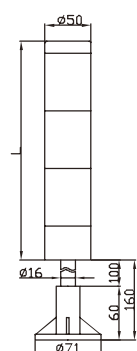

TOWER LIGHT 50mm φ

APWS5, 50mm φ
APWF5, 50mm φ

Stage	1	2	3	4	5
Height	118	182	246	310	375

APWB5, 50mm φ
APWFB5, 50mm φ

Stage	1	2	3	4	5
Height	182	246	310	374	438

ARPS5, 50mm φ
ARPF5, 50mm φ

Stage	1	2	3	4	5
Height	115	179	243	307	371

ATLB5, 50mm φ
ATLFB5, 50mm φ

Stage	1	2	3	4	5
Height	179	243	307	371	435

ATLS5, 50mm φ
ATLF5, 50mm φ

Stage	1	2	3	4	5
Height	115	179	243	307	371

ARPB5, 50mm φ
ARPF5, 50mm φ

Stage	1	2	3	4	5
Height	179	243	307	371	435

TOWER LIGHT 62mm φ

APWS6, 62mm φ

APWF6, 62mm φ

Stage	1	2	3	4	5
Height	118	182	246	310	374

APWB6, 62mm φ

APWFB6, 62mm φ

Stage	1	2	3	4	5
Height	182	246	310	374	438

ARPS6, 62mm φ

ARPF6, 62mm φ

Stage	1	2	3	4	5
Height	115	179	243	307	371

ATLB6, 62mm φ

ATLFB6, 62mm φ

Stage	1	2	3	4	5
Height	179	243	307	371	435

ATLS6, 62mm φ

ATLF6, 62mm φ

Stage	1	2	3	4	5
Height	115	179	243	307	371