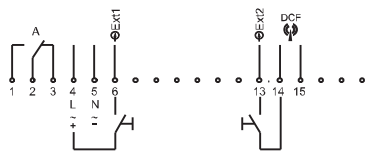

basic extended premium

Digital time switches SC 98.x0 pro

for DIN-rail mounting

[paladin 179 6x0 pro]

SC 98.10 pro / paladin 179 610 pro (1 channel)

SC 98.20 pro / paladin 179 620 pro (2 channels)

SC 98.30 pro / paladin 179 630 pro (3 channels)