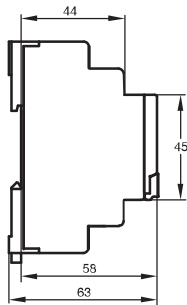

basic extended premium

Digital time switches SC 98.x0 pro

for DIN-rail mounting

[paladin 179 6x0 pro]

SC 98.10 pro / paladin 179 610 pro (1 channel)

SC 98.20 pro / paladin 179 620 pro (2 channels)

SC 98.30 pro / paladin 179 630 pro (3 channels)