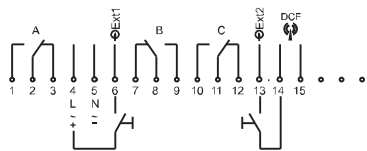

basic extended premium

Digital time switches SC 98.x0 pro

for DIN-rail mounting

[paladin 179 6x0 pro]

SC 98.10 pro / paladin 179 610 pro (1 channel)

SC 98.20 pro / paladin 179 620 pro (2 channels)

SC 98.30 pro / paladin 179 630 pro (3 channels)