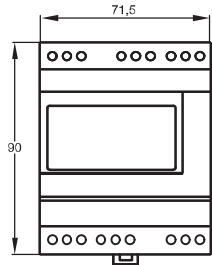

basic extended premium

Digital time switches SC 98.x0 pro

for DIN-rail mounting

[paladin 179 6x0 pro]

SC 98.10 pro / paladin 179 610 pro (1 channel)

SC 98.20 pro / paladin 179 620 pro (2 channels)

SC 98.30 pro / paladin 179 630 pro (3 channels)