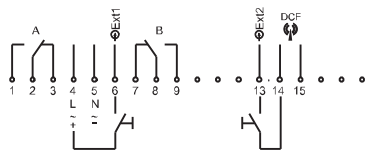

basic extended premium

Digital time switches SC 98.x0 pro

for DIN-rail mounting

[paladin 179 6x0 pro]

SC 98.10 pro / paladin 179 610 pro (1 channel)

SC 98.20 pro / paladin 179 620 pro (2 channels)

SC 98.30 pro / paladin 179 630 pro (3 channels)