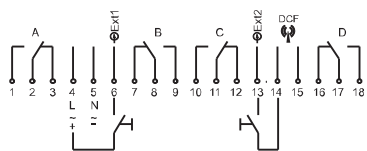

SC 98.40 pro / paladin 179 640 pro (4 channels)