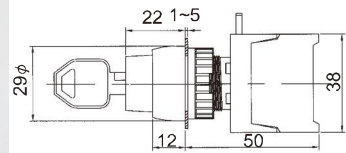

Lever And Key Selector Sw. Ip65

LRS22-10/C Spring return 1-2

KS22-1/O 2 Position Drawable 0-1
KSN22-1/O 2 Position Non-Drawable 0-1

LRS22-2/O Spring return 1-0-2

KS22-10/C 2 Position Drawable 1-2
KSN22-10/C 2 Position Non-Drawable 1-2

LS22-1/O 0-1 Lever sw
LS22-1/C 1-0

KSR22-10/C 1-2 Spring return

LS22-10/C 1-2 Lever sw
LS22-2/O 1-2

KS22-2/O 3 Position 1-0-2 Drawable
KSN22-2/O 3 Position 1-0-2 Non-Drawable

LUS22-2/O 1-0-2 Spring return, Lever sw
LUS22-2/C 1-0-2 Spring return, Lever sw

KSR22-2/O 3 Position 1-0-2 Spring return
KSR22A-2/O 1-0-2, KSR22B-2/O 1-0-2