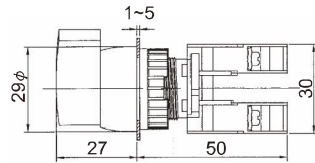

Lever And Key Selector Sw. Ip65

LRS22-10/C Spring return 1-2

KS22-1/O 2 Position Drawable 0-1
KSN22-1/O 2 Position Non-Drawable 0-1

LRS22-2/O Spring return 1-0-2

KS22-10/C 2 Position Drawable 1-2
KSN22-10/C 2 Position Non-Drawable 1-2

LS22-1/O 0-1 Lever sw
LS22-1/C 1-0

KSR22-10/C 1-2 Spring return

LS22-10/C 1-2 Lever sw
LS22-2/O 1-2

KS22-2/O 3 Position 1-0-2 Drawable
KSN22-2/O 3 Position 1-0-2 Non-Drawable

LUS22-2/O 1-0-2 Spring return, Lever sw
LUS22-2/C 1-0-2 Spring return, Lever sw