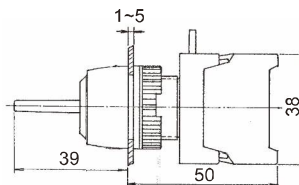

Lever And Key Selector Sw. Ip65

LRS22-10/C Spring return 1-2

KS22-1/O 2 Position Drawable 0-1
KSN22-1/O 2 Position Non-Drawable 0-1

LRS22-2/O Spring return 1-0-2

KS22-10/C 2 Position Drawable 1-2
KSN22-10/C 2 Position Non-Drawable 1-2

LS22-1/O 0-1 Lever sw
LS22-1/C 1-0

KSR22-10/C 1-2 Spring return

LS22-10/C 1-2 Lever sw
LS22-2/O 1-2

KS22-2/O 3 Position 1-0-2 Drawable
KSN22-2/O 3 Position 1-0-2 Non-Drawable

LUS22-2/O 1-0-2 Spring return, Lever sw
LUS22-2/C 1-0-2 Spring return, Lever sw

KSR22-2/O 3 Position 1-0-2 Spring return
KSR22A-2/O 1-0-2, KSR22B-2/O 1-0-2