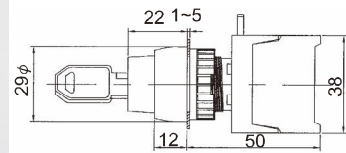

Lever And Key Selector Sw. Ip65

LRS22-10/C Spring return 1-2

KS22-1/O 2 Position Drawable 0-1
KSN22-1/O 2 Position Non-Drawable 0-1

LRS22-2/O Spring return 1-0-2

KS22-10/C 2 Position Drawable 1-2
KSN22-10/C 2 Position Non-Drawable 1-2

LS22-1/O 0-1 Lever sw
LS22-1/C 1-0

KSR22-10/C 1-2 Spring return

LS22-10/C 1-2 Lever sw
LS22-2/O 1-2

KS22-2/O 3 Position 1-0-2 Drawable
KSN22-2/O 3 Position 1-0-2 Non-Drawable

LUS22-2/O 1-0-2 Spring return, Lever sw
LUS22-2/C 1-0-2 Spring return, Lever sw