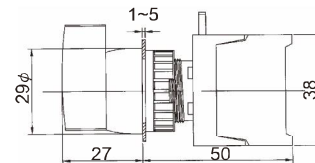

Lever And Key Selector Sw. Ip65

LRS22-10/C Spring return 1-2

KS22-1/O 2 Position Drawable 0-1
KSN22-1/O 2 Position Non-Drawable 0-1

LRS22-2/O Spring return 1-0-2

KS22-10/C 2 Position Drawable 1-2
KSN22-10/C 2 Position Non-Drawable 1-2

LS22-1/O 0-1 Lever sw
LS22-1/C 1-0

KSR22-10/C 1-2 Spring return

LS22-10/C 1-2 Lever sw
LS22-2/O 1-2

KS22-2/O 3 Position 1-0-2 Drawable
KSN22-2/O 3 Position 1-0-2 Non-Drawable

LUS22-2/O 1-0-2 Spring return, Lever sw
LUS22-2/C 1-0-2 Spring return, Lever sw