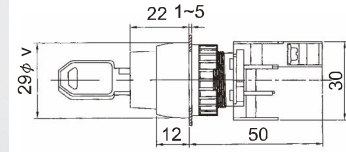

Lever And Key Selector Sw. Ip65

LRS22-10/C Spring return 1-2

KS22-1/O 2 Position Drawable 0-1
KSN22-1/O 2 Position Non-Drawable 0-1

LRS22-2/O Spring return 1-0-2

KS22-10/C 2 Position Drawable 1-2
KSN22-10/C 2 Position Non-Drawable 1-2

LS22-1/O 0-1 Lever sw
LS22-1/C 1-0

KSR22-10/C 1-2 Spring return

LS22-10/C 1-2 Lever sw
LS22-2/O 1-2

KS22-2/O 3 Position 1-0-2 Drawable
KSN22-2/O 3 Position 1-0-2 Non-Drawable

LUS22-2/O 1-0-2 Spring return, Lever sw
LUS22-2/C 1-0-2 Spring return, Lever sw