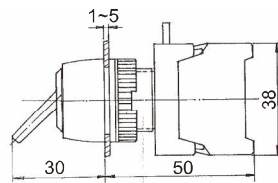

Lever And Key Selector Sw. Ip65

LRS22-10/C Spring return 1-2

KS22-1/O 2 Position Drawable 0-1
KSN22-1/O 2 Position Non-Drawable 0-1

LRS22-2/O Spring return 1-0-2

KS22-10/C 2 Position Drawable 1-2
KSN22-10/C 2 Position Non-Drawable 1-2

LS22-1/O 0-1 Lever sw
LS22-1/C 1-0

KSR22-10/C 1-2 Spring return

LS22-10/C 1-2 Lever sw
LS22-2/O 1-2

KS22-2/O 3 Position 1-0-2 Drawable
KSN22-2/O 3 Position 1-0-2 Non-Drawable

LUS22-2/O 1-0-2 Spring return, Lever sw
LUS22-2/C 1-0-2 Spring return, Lever sw

KSR22-2/O 3 Position 1-0-2 Spring return
KSR22A-2/O 1-0-2, KSR22B-2/O 1-0-2