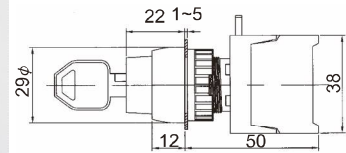

Lever And Key Selector Sw. Ip65

LRS22-10/C Spring return 1-2

KS22-1/O 2 Position Drawable 0-1
KSN22-1/O 2 Position Non-Drawable 0-1

LRS22-2/O Spring return 1-0-2

KS22-10/C 2 Position Drawable 1-2
KSN22-10/C 2 Position Non-Drawable 1-2

LS22-1/O 0-1 Lever sw
LS22-1/C 1-0

KSR22-10/C 1-2 Spring return

LS22-10/C 1-2 Lever sw
LS22-2/O 1-2

KS22-2/O 3 Position 1-0-2 Drawable
KSN22-2/O 3 Position 1-0-2 Non-Drawable

LUS22-2/O 1-0-2 Spring return, Lever sw
LUS22-2/C 1-0-2 Spring return, Lever sw