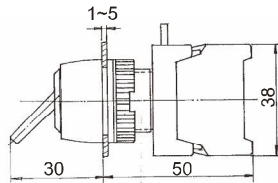

Lever And Key Selector Sw. Ip65

LRS22-10/C Spring return 1-2

KS22-1/O 2 Position Drawable 0-1
KSN22-1/O 2 Position Non-Drawable 0-1

LRS22-2/O Spring return 1-0-2

KS22-10/C 2 Position Drawable 1-2
KSN22-10/C 2 Position Non-Drawable 1-2

LS22-1/O 0-1 Lever sw
LS22-1/C 1-0

KSR22-10/C 1-2 Spring return

LS22-10/C 1-2 Lever sw
LS22-2/O 1-2

KS22-2/O 3 Position 1-0-2 Drawable
KSN22-2/O 3 Position 1-0-2 Non-Drawable

LUS22-2/O 1-0-2 Spring return, Lever sw
LUS22-2/C 1-0-2 Spring return, Lever sw