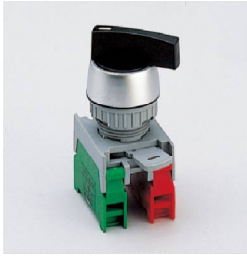

Lever And Key Selector Sw. Ip65

LRS22-10/C Spring return 1-2

KS22-1/O 2 Position Drawable 0-1
KSN22-1/O 2 Position Non-Drawable 0-1

LRS22-2/O Spring return 1-0-2

KS22-10/C 2 Position Drawable 1-2
KSN22-10/C 2 Position Non-Drawable 1-2

LS22-1/O 0-1 Lever sw
LS22-1/C 1-0

KSR22-10/C 1-2 Spring return

LS22-10/C 1-2 Lever sw
LS22-2/O 1-2

KS22-2/O 3 Position 1-0-2 Drawable
KSN22-2/O 3 Position 1-0-2 Non-Drawable

LUS22-2/O 1-0-2 Spring return, Lever sw
LUS22-2/C 1-0-2 Spring return, Lever sw

KSR22-2/O 3 Position 1-0-2 Spring return
KSR22A-2/O 1-0-2, KSR22B-2/O 1-0-2