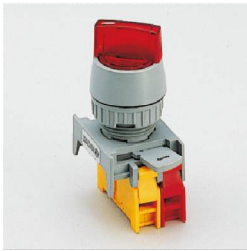

GSL22-1/O 0-1, N/O
GSL22-1/C 1-0, N/C