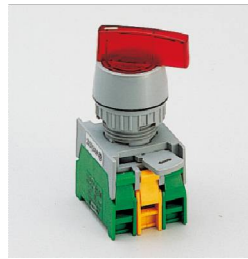

GLSL22-2/O, 2N/O, 1-0-2