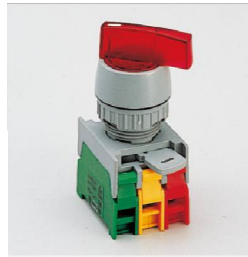

GLSL22-1O/C N/O+N/C 1-2