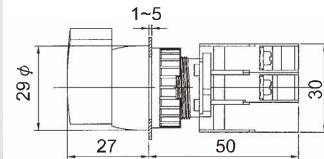

**Illuminated Selector
Switches 22 φ, Ip65**

SRL22-2/O, 2N/O 1-0-2
SRL22A-2/O, 1-0-2, SRL22B-2/O, 1-0-2

GLSL-1/O 0-1, GLSL22-1/C, 1-0

LSRL22-1/O, 0-1, LSRL22-1O/C, 1-2
LSRL22-2/O, 1-0-2, LSRL22A-2/O, 1-0-2
LSRL22B-2/O, 1-0-2