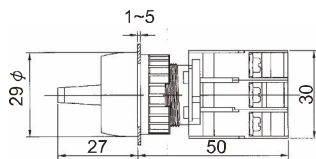

**Illuminated Selector
Switches 22 φ, Ip65**

SRL22-2/O, 2N/O 1-0-2
SRL22A-2/O, 1-0-2, SRL22B-2/O, 1-0-2

GLSL-1/O 0-1, GLSL22-1/C, 1-0

LSRL22-1/O, 0-1, LSRL22-1O/C, 1-2
LSRL22-2/O, 1-0-2, LSRL22A-2/O, 1-0-2
LSRL22B-2/O, 1-0-2