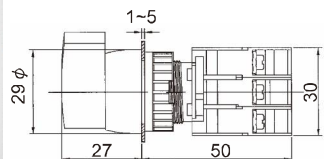

GLSL22-1O/C N/O+N/C 1-2