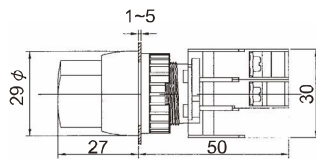

GSL22-1/O 0-1, N/O
GSL22-1/C 1-0, N/C