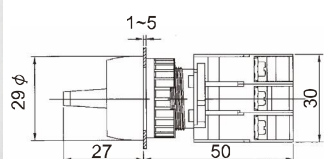

GLSL22-2/O, 2N/O, 1-0-2