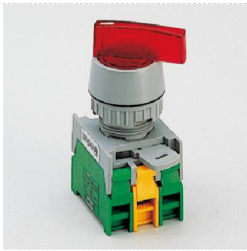

**Illuminated Selector
Switches 22 φ, Ip65**

SRL22-2/O, 2N/O 1-0-2
SRL22A-2/O, 1-0-2, SRL22B-2/O, 1-0-2

GLSL-1/O 0-1, GLSL22-1/C, 1-0

LSRL22-1/O, 0-1, LSRL22-1O/C, 1-2
LSRL22-2/O, 1-0-2, LSRL22A-2/O, 1-0-2
LSRL22B-2/O, 1-0-2