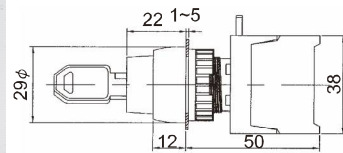

# Lever Sw And Key Switches, Ip65

GLS22-1/O, 0-1 Lever sw  
GLS22-1/C, 1-0

GKS22-2/O, 1-0-2, Drawable  
GKSN22-2/O, 1-0-2, Non-drawable

GLS22-10/C, 1-2 Lever sw  
GLS22-2/O, 1-2

GKSR22-2/O, 1 → 0 ← 2

GLUS22-2/O 1 → 0 ← 2, Spring return Lever sw  
GLUS22-2/C 1 → 0 ← 2

GKSR22A-2/O, 1 → 0-2, Spring return one side

GKS22-1/O, 0-1, Drawable  
GKSN22-1/O, 0-1, Non-drawable

GKSR22B-2/O, 1-0 ← 2, Spring return one side

GKS22-10/C, 1-2, Drawable  
GKSN22-10/C, 1-2, Non-drawable