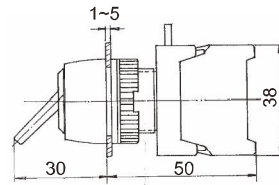

# Lever Sw And Key Switches, Ip65

GLS22-1/O, 0-1 Lever sw  
GLS22-1/C, 1-0

GKS22-2/O, 1-0-2, Drawable  
GKSN22-2/O, 1-0-2, Non-drawable

GLS22-10/C, 1-2 Lever sw  
GLS22-2/O, 1-2

GKSR22-2/O, 1 → 0 ← 2

GLUS22-2/O 1 → 0 ← 2, Spring return Lever sw  
GLUS22-2/C 1 → 0 ← 2

GKSR22A-2/O, 1 → 0-2, Spring return one side

GKS22-1/O, 0-1, Drawable  
GKSN22-1/O, 0-1, Non-drawable

GKSR22B-2/O, 1-0 ← 2, Spring return one side

GKS22-10/C, 1-2, Drawable  
GKSN22-10/C, 1-2, Non-drawable