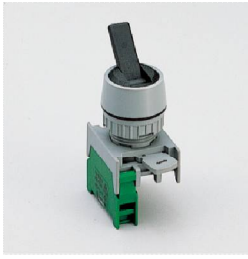

# Lever Sw And Key Switches, Ip65

GLS22-1/O, 0-1 Lever sw  
GLS22-1/C, 1-0

GKS22-2/O, 1-0-2, Drawable  
GKSN22-2/O, 1-0-2, Non-drawable

GLS22-10/C, 1-2 Lever sw  
GLS22-2/O, 1-2

GKSR22-2/O, 1 → 0 ← 2

GLUS22-2/O 1 → 0 ← 2, Spring return Lever sw  
GLUS22-2/C 1 → 0 ← 2

GKSR22A-2/O, 1 → 0-2, Spring return one side

GKS22-1/O, 0-1, Drawable  
GKSN22-1/O, 0-1, Non-drawable

GKSR22B-2/O, 1-0 ← 2, Spring return one side

GKS22-10/C, 1-2, Drawable  
GKSN22-10/C, 1-2, Non-drawable