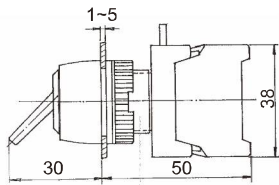

# Lever Sw And Key Switches, Ip65

GLS22-1/O, 0-1 Lever sw  
GLS22-1/C, 1-0

GKS22-2/O, 1-0-2, Drawable  
GKSN22-2/O, 1-0-2, Non-drawable

GLS22-10/C, 1-2 Lever sw  
GLS22-2/O, 1-2

GKSR22-2/O, 1 → 0 ← 2

GLUS22-2/O 1 → 0 ← 2, Spring return Lever sw  
GLUS22-2/C 1 → 0 ← 2

GKSR22A-2/O, 1 → 0-2, Spring return one side

GKS22-1/O, 0-1, Drawable  
GKSN22-1/O, 0-1, Non-drawable

GKSR22B-2/O, 1-0 ← 2, Spring return one side

GKS22-10/C, 1-2, Drawable  
GKSN22-10/C, 1-2, Non-drawable