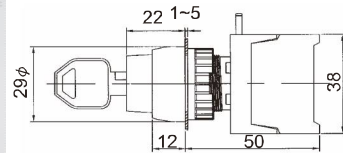

# Lever Sw And Key Switches, Ip65

GLS22-1/O, 0-1 Lever sw  
GLS22-1/C, 1-0

GKS22-2/O, 1-0-2, Drawable  
GKSN22-2/O, 1-0-2, Non-drawable

GLS22-10/C, 1-2 Lever sw  
GLS22-2/O, 1-2

GKSR22-2/O, 1 → 0 ← 2

GLUS22-2/O 1 → 0 ← 2, Spring return Lever sw  
GLUS22-2/C 1 → 0 ← 2

GKSR22A-2/O, 1 → 0-2, Spring return one side

GKS22-1/O, 0-1, Drawable  
GKSN22-1/O, 0-1, Non-drawable

GKSR22B-2/O, 1-0 ← 2, Spring return one side

GKS22-10/C, 1-2, Drawable  
GKSN22-10/C, 1-2, Non-drawable