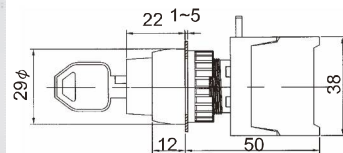

# Lever Sw And Key Switches, Ip65

GLS22-1/O, 0-1 Lever sw  
GLS22-1/C, 1-0

GKS22-2/O, 1-0-2, Drawable  
GKSN22-2/O, 1-0-2, Non-drawable

GLS22-10/C, 1-2 Lever sw  
GLS22-2/O, 1-2

GKSR22-2/O, 1 → 0 ← 2

GLUS22-2/O 1 → 0 ← 2, Spring return Lever sw  
GLUS22-2/C 1 → 0 ← 2

GKSR22A-2/O, 1 → 0-2, Spring return one side

GKS22-1/O, 0-1, Drawable  
GKSN22-1/O, 0-1, Non-drawable

GKSR22B-2/O, 1-0 ← 2, Spring return one side

GKS22-10/C, 1-2, Drawable  
GKSN22-10/C, 1-2, Non-drawable