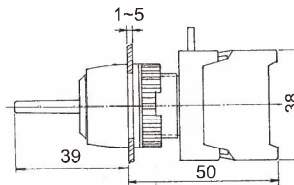

# Lever Sw And Key Switches, Ip65

GLS22-1/O, 0-1 Lever sw  
GLS22-1/C, 1-0

GKS22-2/O, 1-0-2, Drawable  
GKSN22-2/O, 1-0-2, Non-drawable

GLS22-10/C, 1-2 Lever sw  
GLS22-2/O, 1-2

GKSR22-2/O, 1 → 0 ← 2

GLUS22-2/O 1 → 0 ← 2, Spring return Lever sw  
GLUS22-2/C 1 → 0 ← 2

GKSR22A-2/O, 1 → 0-2, Spring return one side

GKS22-1/O, 0-1, Drawable  
GKSN22-1/O, 0-1, Non-drawable

GKSR22B-2/O, 1-0 ← 2, Spring return one side

GKS22-10/C, 1-2, Drawable  
GKSN22-10/C, 1-2, Non-drawable