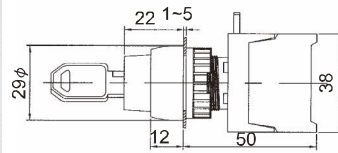

# Lever Sw And Key Switches, Ip65

GLS22-1/O, 0-1 Lever sw  
GLS22-1/C, 1-0

GKS22-2/O, 1-0-2, Drawable  
GKSN22-2/O, 1-0-2, Non-drawable

GLS22-10/C, 1-2 Lever sw  
GLS22-2/O, 1-2

GKSR22-2/O, 1 → 0 ← 2

GLUS22-2/O 1 → 0 ← 2, Spring return Lever sw  
GLUS22-2/C 1 → 0 ← 2

GKSR22A-2/O, 1 → 0-2, Spring return one side

GKS22-1/O, 0-1, Drawable  
GKSN22-1/O, 0-1, Non-drawable

GKSR22B-2/O, 1-0 ← 2, Spring return one side

GKS22-10/C, 1-2, Drawable  
GKSN22-10/C, 1-2, Non-drawable