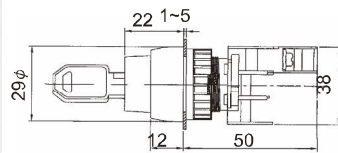

# Lever Sw And Key Switches, Ip65

GLS22-1/O, 0-1 Lever sw  
GLS22-1/C, 1-0

GKS22-2/O, 1-0-2, Drawable  
GKSN22-2/O, 1-0-2, Non-drawable

GLS22-10/C, 1-2 Lever sw  
GLS22-2/O, 1-2

GKSR22-2/O, 1 → 0 ← 2

GLUS22-2/O 1 → 0 ← 2, Spring return Lever sw  
GLUS22-2/C 1 → 0 ← 2

GKSR22A-2/O, 1 → 0-2, Spring return one side

GKS22-1/O, 0-1, Drawable  
GKSN22-1/O, 0-1, Non-drawable

GKSR22B-2/O, 1-0 ← 2, Spring return one side

GKS22-10/C, 1-2, Drawable  
GKSN22-10/C, 1-2, Non-drawable