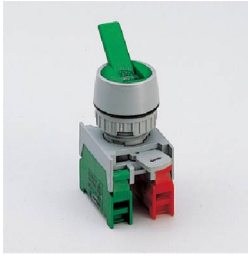

# Lever Sw And Key Switches, Ip65

GLS22-1/O, 0-1 Lever sw  
GLS22-1/C, 1-0

GKS22-2/O, 1-0-2, Drawable  
GKSN22-2/O, 1-0-2, Non-drawable

GLS22-10/C, 1-2 Lever sw  
GLS22-2/O, 1-2

GKSR22-2/O, 1 → 0 ← 2

GLUS22-2/O 1 → 0 ← 2, Spring return Lever sw  
GLUS22-2/C 1 → 0 ← 2

GKSR22A-2/O, 1 → 0-2, Spring return one side

GKS22-1/O, 0-1, Drawable  
GKSN22-1/O, 0-1, Non-drawable

GKSR22B-2/O, 1-0 ← 2, Spring return one side

GKS22-10/C, 1-2, Drawable  
GKSN22-10/C, 1-2, Non-drawable