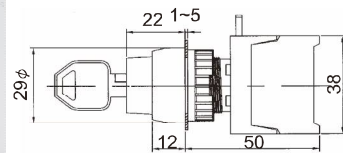

# Lever Sw And Key Switches, Ip65

GLS22-1/O, 0-1 Lever sw  
GLS22-1/C, 1-0

GKS22-2/O, 1-0-2, Drawable  
GKSN22-2/O, 1-0-2, Non-drawable

GLS22-10/C, 1-2 Lever sw  
GLS22-2/O, 1-2

GKSR22-2/O, 1 → 0 ← 2

GLUS22-2/O 1 → 0 ← 2, Spring return Lever sw  
GLUS22-2/C 1 → 0 ← 2

GKSR22A-2/O, 1 → 0-2, Spring return one side

GKS22-1/O, 0-1, Drawable  
GKSN22-1/O, 0-1, Non-drawable

GKSR22B-2/O, 1-0 ← 2, Spring return one side

GKS22-10/C, 1-2, Drawable  
GKSN22-10/C, 1-2, Non-drawable