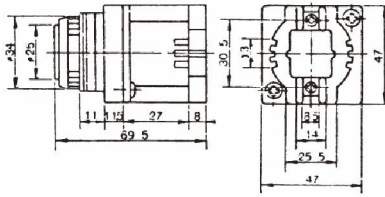

BUZZER & SIREN

Type	Voltage	AC or DC
ABF: Surface mounting	12V	DC
ABS: Flush mounting	24V	DC
BF-30: 30 φ Flush	110V	AC
BF-30: 30 φ Flush	220V	
BF-30: 30 φ Flush		

SPECIFICATION

Service life: Over than 30 minutes (Continue)
Volume: BF-30: Over than 75 dB
ABF 75 ABS 80 series: Over than 85 dB
BL-100 series: Over than 95 dB

BF-30