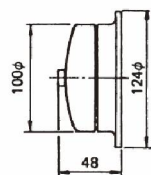

BF-30

ABF-75 Rating: AC 110, 220V, DC 12V, 24V

ABS-80

SA-80

SA-140

BL-100 ,100mm Φ

Voltage: DC 6V, 12V, 24V
 AC 110V, 220V 50/60HZ

BL-150, 150mm Φ