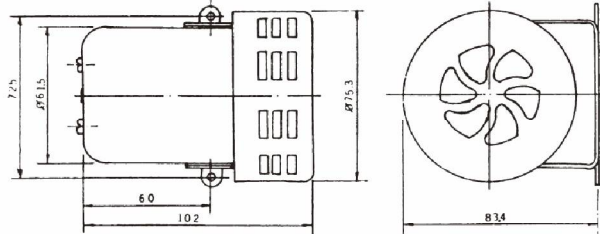

BUZZER & SIREN

Type	Voltage	AC or DC
ABF: Surface mounting	12V	DC
ABS: Flush mounting	24V	DC
BF-30: 30 φ Flush	110V	AC
BF-30: 30 φ Flush	220V	
BF-30: 30 φ Flush		

SPECIFICATION

Service life: Over than 30 minutes (Continue)
Volume: BF-30: Over than 75 dB
ABF 75 ABS 80 series: Over than 85 dB
BL-100 series: Over than 95 dB

BF-30

ABF-75 Rating: AC 110, 220V, DC 12V, 24V

ABS-80

SA-80

SA-140

BL-100 ,100mm Φ

Voltage: DC 6V, 12V, 24V
AC 110V, 220V 50/60HZ

BL-150, 150mm Φ