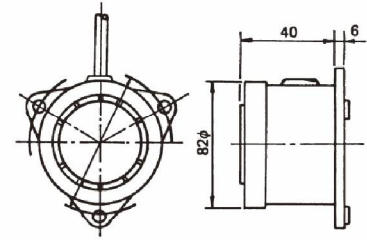

ABF-75 Rating: AC 110, 220V, DC 12V, 24V