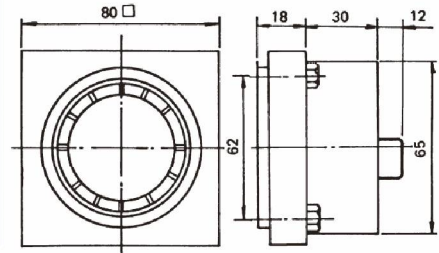

BUZZER & SIREN

Type	Voltage	AC or DC
ABF: Surface mounting	12V	DC
ABS: Flush mounting	24V	DC
BF-30: 30 φ Flush	110V	AC
BF-30: 30 φ Flush	220V	
BF-30: 30 φ Flush		

SPECIFICATION

Service life: Over than 30 minutes (Continue)
Volume: BF-30: Over than 75 dB
ABF 75 ABS 80 series: Over than 85 dB
BL-100 series: Over than 95 dB

BF-30

ABF-75 Rating: AC 110, 220V, DC 12V, 24V

ABS-80

SA-80

SA-140

BL-100 ,100mm Φ

Voltage: DC 6V, 12V, 24V
AC 110V, 220V 50/60HZ

BL-150, 150mm Φ