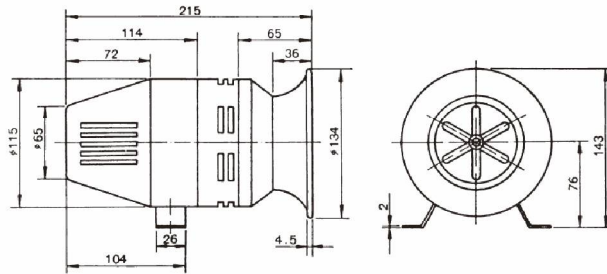

BUZZER & SIREN

Type	Voltage	AC or DC
ABF: Surface mounting	12V	DC
ABS: Flush mounting	24V	DC
BF-30: 30 φ Flush	110V	AC
BF-30: 30 φ Flush	220V	
BF-30: 30 φ Flush		

SPECIFICATION

Service life: Over than 30 minutes (Continue)
Volume: BF-30: Over than 75 dB
ABF 75 ABS 80 series: Over than 85 dB
BL-100 series: Over than 95 dB

BF-30

ABF-75 Rating: AC 110, 220V, DC 12V, 24V

ABS-80

SA-80

SA-140

BL-100 ,100mm Φ

Voltage: DC 6V, 12V, 24V
AC 110V, 220V 50/60HZ

BL-150, 150mm Φ