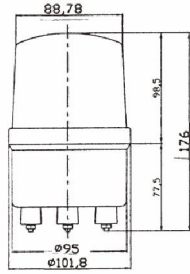

WARNING LIGHT

A100

A100L, LED lamp

Voltage	Current	Rotary RPM	Bulb	Weight
DC 12V	0.7A	150	10W	
DC 24V	0.34A	150	10W	
AC 110V	0.1A	150	10W	
AC 220V	0.05A	150	10W	

100mm Φ

Color: Red, Yellow, Green, Blue

A130

A130L, LED lamp

Voltage	Current	Rotary RPM	Bulb	Weight
DC 12V	1A	150	20W	
DC 24V	0.5A	150	20W	
AC 110V	0.1A	150	20W	
AC 220V	0.05A	150	20W	

130mm Φ

Color: Red, Yellow, Green, Blue

A160

A160L, LED lamp

Voltage	Current	Rotary RPM	Bulb	Weight
DC 12V	3A	180	40W	
DC 24V	2.5A	180	40W	
AC 110V	0.4A	180	40W	
AC 220V	0.2A	180	40W	

160mm Φ

Color: Red, Yellow, Green, Blue

A80

80mm Φ