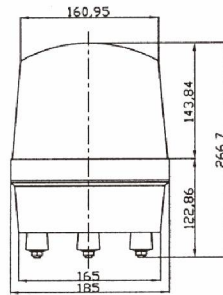

WARNING LIGHT

A100

A100L, LED lamp

Voltage	Current	Rotary RPM	Bulb	Weight
DC 12V	0.7A	150	10W	
DC 24V	0.34A	150	10W	
AC 110V	0.1A	150	10W	
AC 220V	0.05A	150	10W	

100mm Φ

Color: Red, Yellow, Green, Blue

A130

A130L, LED lamp

Voltage	Current	Rotary RPM	Bulb	Weight
DC 12V	1A	150	20W	
DC 24V	0.5A	150	20W	
AC 110V	0.1A	150	20W	
AC 220V	0.05A	150	20W	

130mm Φ

Color: Red, Yellow, Green, Blue

A160

A160L, LED lamp

Voltage	Current	Rotary RPM	Bulb	Weight
DC 12V	3A	180	40W	
DC 24V	2.5A	180	40W	
AC 110V	0.4A	180	40W	
AC 220V	0.2A	180	40W	

160mm Φ

Color: Red, Yellow, Green, Blue

A80

80mm Φ