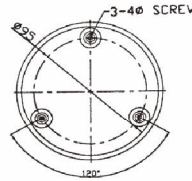

WARNING LIGHT

A100

A100L, LED lamp

Voltage	Current	Rotary RPM	Bulb	Weight
DC 12V	0.7A	150	10W	
DC 24V	0.34A	150	10W	
AC 110V	0.1A	150	10W	
AC 220V	0.05A	150	10W	

100mm Φ

Color: Red, Yellow, Green, Blue

A130

A130L, LED lamp

Voltage	Current	Rotary RPM	Bulb	Weight
DC 12V	1A	150	20W	
DC 24V	0.5A	150	20W	
AC 110V	0.1A	150	20W	
AC 220V	0.05A	150	20W	

130mm Φ

Color: Red, Yellow, Green, Blue

A160

A160L, LED lamp

Voltage	Current	Rotary RPM	Bulb	Weight
DC 12V	3A	180	40W	
DC 24V	2.5A	180	40W	
AC 110V	0.4A	180	40W	
AC 220V	0.2A	180	40W	

160mm Φ

Color: Red, Yellow, Green, Blue

A80

80mm Φ