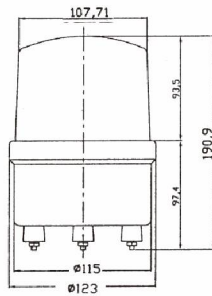

WARNING LIGHT

A100

A100L, LED lamp

Voltage	Current	Rotary RPM	Bulb	Weight
DC 12V	0.7A	150	10W	
DC 24V	0.34A	150	10W	
AC 110V	0.1A	150	10W	
AC 220V	0.05A	150	10W	

100mm Φ

Color: Red, Yellow, Green, Blue

A130

A130L, LED lamp

Voltage	Current	Rotary RPM	Bulb	Weight
DC 12V	1A	150	20W	
DC 24V	0.5A	150	20W	
AC 110V	0.1A	150	20W	
AC 220V	0.05A	150	20W	

130mm Φ

Color: Red, Yellow, Green, Blue

A160

A160L, LED lamp

Voltage	Current	Rotary RPM	Bulb	Weight
DC 12V	3A	180	40W	
DC 24V	2.5A	180	40W	
AC 110V	0.4A	180	40W	
AC 220V	0.2A	180	40W	

160mm Φ

Color: Red, Yellow, Green, Blue

A80

80mm Φ