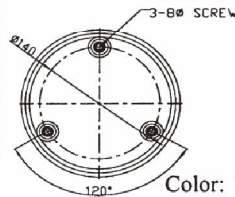

WARNING LIGHT

A100

A100L, LED lamp

Voltage	Current	Rotary RPM	Bulb	Weight
DC 12V	0.7A	150	10W	
DC 24V	0.34A	150	10W	
AC 110V	0.1A	150	10W	
AC 220V	0.05A	150	10W	

100mm Φ

Color: Red, Yellow, Green, Blue

A130

A130L, LED lamp

Voltage	Current	Rotary RPM	Bulb	Weight
DC 12V	1A	150	20W	
DC 24V	0.5A	150	20W	
AC 110V	0.1A	150	20W	
AC 220V	0.05A	150	20W	

130mm Φ

Color: Red, Yellow, Green, Blue

A160

A160L, LED lamp

Voltage	Current	Rotary RPM	Bulb	Weight
DC 12V	3A	180	40W	
DC 24V	2.5A	180	40W	
AC 110V	0.4A	180	40W	
AC 220V	0.2A	180	40W	

160mm Φ

Color: Red, Yellow, Green, Blue

A80

80mm Φ