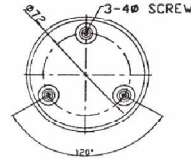

WARNING LIGHT

A100

A100L, LED lamp

Voltage	Current	Rotary RPM	Bulb	Weight
DC 12V	0.7A	150	10W	
DC 24V	0.34A	150	10W	
AC 110V	0.1A	150	10W	
AC 220V	0.05A	150	10W	

100mm Φ

Color: Red, Yellow, Green, Blue

A130

A130L, LED lamp

Voltage	Current	Rotary RPM	Bulb	Weight
DC 12V	1A	150	20W	
DC 24V	0.5A	150	20W	
AC 110V	0.1A	150	20W	
AC 220V	0.05A	150	20W	

130mm Φ

Color: Red, Yellow, Green, Blue

A160

A160L, LED lamp

Voltage	Current	Rotary RPM	Bulb	Weight
DC 12V	3A	180	40W	
DC 24V	2.5A	180	40W	
AC 110V	0.4A	180	40W	
AC 220V	0.2A	180	40W	

160mm Φ

Color: Red, Yellow, Green, Blue

A80

80mm Φ