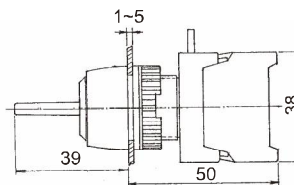

Lever Sw And Key Switches, Ip65

GLS22-1/O, 0-1 Lever sw
GLS22-1/C, 1-0

GKS22-2/O, 1-0-2, Drawable
GKSN22-2/O, 1-0-2, Non-drawable

GLS22-10/C, 1-2 Lever sw
GLS22-2/O, 1-2

GKSR22-2/O, 1 → 0 ← 2

GLUS22-2/O 1 → 0 ← 2, Spring return Lever sw
GLUS22-2/C 1 → 0 ← 2

GKSR22A-2/O, 1 → 0-2, Spring return one side

GKS22-1/O, 0-1, Drawable
GKSN22-1/O, 0-1, Non-drawable

GKSR22B-2/O, 1-0 ← 2, Spring return one side

GKS22-10/C, 1-2, Drawable
GKSN22-10/C, 1-2, Non-drawable

EKS22-1/O Emergency stop key switch
EKS22-10/C