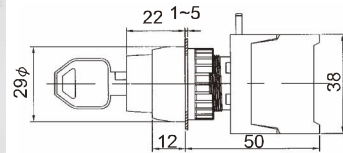

Lever Sw And Key Switches, Ip65

GLS22-1/O, 0-1 Lever sw
GLS22-1/C, 1-0

GKS22-2/O, 1-0-2, Drawable
GKSN22-2/O, 1-0-2, Non-drawable

GLS22-10/C, 1-2 Lever sw
GLS22-2/O, 1-2

GKSR22-2/O, 1 → 0 ← 2

GLUS22-2/O 1 → 0 ← 2, Spring return Lever sw
GLUS22-2/C 1 → 0 ← 2

GKSR22A-2/O, 1 → 0-2, Spring return one side

GKS22-1/O, 0-1, Drawable
GKSN22-1/O, 0-1, Non-drawable

GKSR22B-2/O, 1-0 ← 2, Spring return one side

GKS22-10/C, 1-2, Drawable
GKSN22-10/C, 1-2, Non-drawable

EKS22-1/O Emergency stop key switch
EKS22-10/C