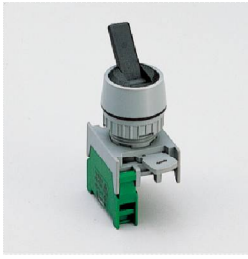

Lever Sw And Key Switches, Ip65

GLS22-1/O, 0-1 Lever sw
GLS22-1/C, 1-0

GKS22-2/O, 1-0-2, Drawable
GKSN22-2/O, 1-0-2, Non-drawable

GLS22-10/C, 1-2 Lever sw
GLS22-2/O, 1-2

GKSR22-2/O, 1 → 0 ← 2

GLUS22-2/O 1 → 0 ← 2, Spring return Lever sw
GLUS22-2/C 1 → 0 ← 2

GKSR22A-2/O, 1 → 0-2, Spring return one side

GKS22-1/O, 0-1, Drawable
GKSN22-1/O, 0-1, Non-drawable

GKSR22B-2/O, 1-0 ← 2, Spring return one side

GKS22-10/C, 1-2, Drawable
GKSN22-10/C, 1-2, Non-drawable

EKS22-1/O Emergency stop key switch
EKS22-10/C