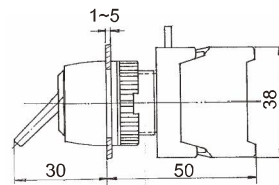

Lever Sw And Key Switches, Ip65

GLS22-1/O, 0-1 Lever sw
GLS22-1/C, 1-0

GKS22-2/O, 1-0-2, Drawable
GKSN22-2/O, 1-0-2, Non-drawable

GLS22-10/C, 1-2 Lever sw
GLS22-2/O, 1-2

GKSR22-2/O, 1 → 0 ← 2

GLUS22-2/O 1 → 0 ← 2, Spring return Lever sw
GLUS22-2/C 1 → 0 ← 2

GKSR22A-2/O, 1 → 0-2, Spring return one side

GKS22-1/O, 0-1, Drawable
GKSN22-1/O, 0-1, Non-drawable

GKSR22B-2/O, 1-0 ← 2, Spring return one side

GKS22-10/C, 1-2, Drawable
GKSN22-10/C, 1-2, Non-drawable

EKS22-1/O Emergency stop key switch
EKS22-10/C