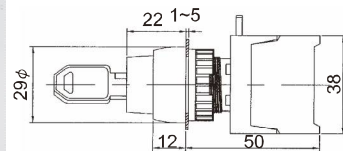

Lever Sw And Key Switches, Ip65

GLS22-1/O, 0-1 Lever sw
GLS22-1/C, 1-0

GKS22-2/O, 1-0-2, Drawable
GKSN22-2/O, 1-0-2, Non-drawable

GLS22-10/C, 1-2 Lever sw
GLS22-2/O, 1-2

GKSR22-2/O, 1 → 0 ← 2

GLUS22-2/O 1 → 0 ← 2, Spring return Lever sw
GLUS22-2/C 1 → 0 ← 2

GKSR22A-2/O, 1 → 0-2, Spring return one side

GKS22-1/O, 0-1, Drawable
GKSN22-1/O, 0-1, Non-drawable

GKSR22B-2/O, 1-0 ← 2, Spring return one side

GKS22-10/C, 1-2, Drawable
GKSN22-10/C, 1-2, Non-drawable

EKS22-1/O Emergency stop key switch
EKS22-10/C