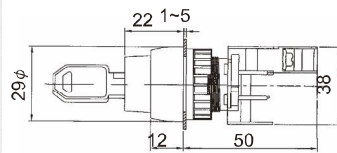

Lever Sw And Key Switches, Ip65

GLS22-1/O, 0-1 Lever sw
GLS22-1/C, 1-0

GKS22-2/O, 1-0-2, Drawable
GKSN22-2/O, 1-0-2, Non-drawable

GLS22-10/C, 1-2 Lever sw
GLS22-2/O, 1-2

GKSR22-2/O, 1 → 0 ← 2

GLUS22-2/O 1 → 0 ← 2, Spring return Lever sw
GLUS22-2/C 1 → 0 ← 2

GKSR22A-2/O, 1 → 0-2, Spring return one side

GKS22-1/O, 0-1, Drawable
GKSN22-1/O, 0-1, Non-drawable

GKSR22B-2/O, 1-0 ← 2, Spring return one side

GKS22-10/C, 1-2, Drawable
GKSN22-10/C, 1-2, Non-drawable

EKS22-1/O Emergency stop key switch
EKS22-10/C