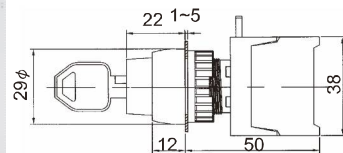

Lever Sw And Key Switches, Ip65

GLS22-1/O, 0-1 Lever sw
GLS22-1/C, 1-0

GKS22-2/O, 1-0-2, Drawable
GKSN22-2/O, 1-0-2, Non-drawable

GLS22-10/C, 1-2 Lever sw
GLS22-2/O, 1-2

GKSR22-2/O, 1 → 0 ← 2

GLUS22-2/O 1 → 0 ← 2, Spring return Lever sw
GLUS22-2/C 1 → 0 ← 2

GKSR22A-2/O, 1 → 0-2, Spring return one side

GKS22-1/O, 0-1, Drawable
GKSN22-1/O, 0-1, Non-drawable

GKSR22B-2/O, 1-0 ← 2, Spring return one side

GKS22-10/C, 1-2, Drawable
GKSN22-10/C, 1-2, Non-drawable

EKS22-1/O Emergency stop key switch
EKS22-10/C