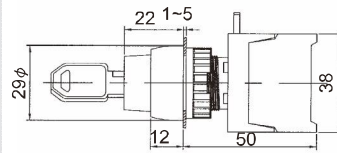

Lever Sw And Key Switches, Ip65

GLS22-1/O, 0-1 Lever sw
GLS22-1/C, 1-0

GKS22-2/O, 1-0-2, Drawable
GKSN22-2/O, 1-0-2, Non-drawable

GLS22-10/C, 1-2 Lever sw
GLS22-2/O, 1-2

GKSR22-2/O, 1 → 0 ← 2

GLUS22-2/O 1 → 0 ← 2, Spring return Lever sw
GLUS22-2/C 1 → 0 ← 2

GKSR22A-2/O, 1 → 0-2, Spring return one side

GKS22-1/O, 0-1, Drawable
GKSN22-1/O, 0-1, Non-drawable

GKSR22B-2/O, 1-0 ← 2, Spring return one side

GKS22-10/C, 1-2, Drawable
GKSN22-10/C, 1-2, Non-drawable

EKS22-1/O Emergency stop key switch
EKS22-10/C