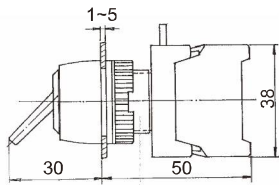

Lever Sw And Key Switches, Ip65

GLS22-1/O, 0-1 Lever sw
GLS22-1/C, 1-0

GKS22-2/O, 1-0-2, Drawable
GKSN22-2/O, 1-0-2, Non-drawable

GLS22-10/C, 1-2 Lever sw
GLS22-2/O, 1-2

GKSR22-2/O, 1 → 0 ← 2

GLUS22-2/O 1 → 0 ← 2, Spring return Lever sw
GLUS22-2/C 1 → 0 ← 2

GKSR22A-2/O, 1 → 0-2, Spring return one side

GKS22-1/O, 0-1, Drawable
GKSN22-1/O, 0-1, Non-drawable

GKSR22B-2/O, 1-0 ← 2, Spring return one side

GKS22-10/C, 1-2, Drawable
GKSN22-10/C, 1-2, Non-drawable

EKS22-1/O Emergency stop key switch
EKS22-10/C