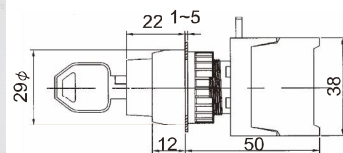

Lever Sw And Key Switches, Ip65

GLS22-1/O, 0-1 Lever sw
GLS22-1/C, 1-0

GKS22-2/O, 1-0-2, Drawable
GKSN22-2/O, 1-0-2, Non-drawable

GLS22-10/C, 1-2 Lever sw
GLS22-2/O, 1-2

GKSR22-2/O, 1 → 0 ← 2

GLUS22-2/O 1 → 0 ← 2, Spring return Lever sw
GLUS22-2/C 1 → 0 ← 2

GKSR22A-2/O, 1 → 0-2, Spring return one side

GKS22-1/O, 0-1, Drawable
GKSN22-1/O, 0-1, Non-drawable

GKSR22B-2/O, 1-0 ← 2, Spring return one side

GKS22-10/C, 1-2, Drawable
GKSN22-10/C, 1-2, Non-drawable

EKS22-1/O Emergency stop key switch
EKS22-10/C