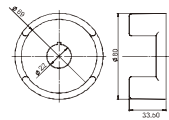

EMO switch guards G2-B22