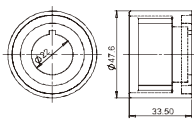

EMO switch guards G1-B22