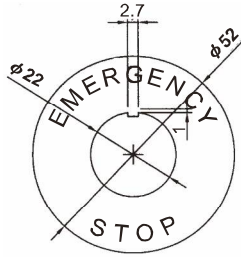

G2-BM4

Legend plate

I.O. 22 φ O.D. 52 φ

WB-B22

Water Proof boot
Silicon rubber

PF-B22

Legend plate Frame

Legend plate frame

Legend plate

PC-B22

Button protect cover

Legend plates LP-01,02,.....LP-307

UP 01	START 02	STOP 03	OPEN 04	CLOSE 05	ON 06	OFF 07	FWD 08	REV 09	HIGH 10	LOW 11
OFF ON 21	0 1 22	I II 23	STOP START 24	HIGH LOW 25	MAN AUTO 26	UP DOWN 27				
OFF ON ON ON 301	OFF MAN AUTO 302	OFF HIGH LOW 303	OFF FOR REV 304	0 1 2 305	OFF UP DOWN 306	0 I II 307				