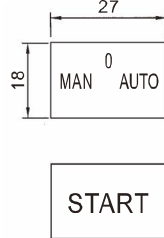

G2-BM4

Legend plate

I.O. 22 φ O.D. 52 φ

WB-B22

Water Proof boot
Silicon rubber

PF-B22

Legend plate Frame

Legend plate frame

Legend plate

PC-B22

Button protect cover

Legend plates LP-01,02,.....LP-307

UP 01	START 02	STOP 03	OPEN 04	CLOSE 05	ON 06	OFF 07	FWD 08	REV 09	HIGH 10	LOW 11
OFF ON 21	0 1 22	I II 23	STOP START 24	HIGH LOW 25	MAN AUTO 26	UP DOWN 27				
OFF ON ON ON 301	OFF MAN AUTO 302	OFF HIGH LOW 303	OFF FOR REV 304	0 1 2 305	OFF UP DOWN 306	0 I II 307				