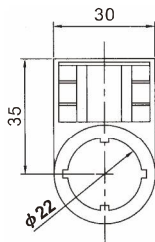

Legend plate

PC-B22

Button protect cover

Legend plates LP-01,02,.....LP-307

UP 01	START 02	STOP 03	OPEN 04	CLOSE 05	ON 06	OFF 07	FWD 08	REV 09	HIGH 10	LOW 11
OFF ON 21	0 1 22	I II 23	STOP START 24	HIGH LOW 25	MAN AUTO 26	UP DOWN 27				
OFF ON ON ON 301	OFF MAN AUTO 302	OFF HIGH LOW 303	OFF FOR REV 304	0 1 2 305	OFF UP DOWN 306	0 I II 307				