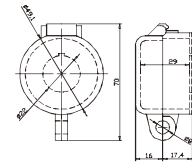

Legend plate

PC-B22

Button protect cover

Legend plates LP-01,02,.....LP-307

UP 01	START 02	STOP 03	OPEN 04	CLOSE 05	ON 06	OFF 07	FWD 08	REV 09	HIGH 10	LOW 11
OFF ON 21	0 1 22	I II 23	STOP START 24	HIGH LOW 25	MAN AUTO 26	UP DOWN 27				
OFF ON ON ON 301	OFF MAN AUTO 302	OFF HIGH LOW 303	OFF FOR REV 304	0 1 2 305	OFF UP DOWN 306	0 I II 307				

EMO switch guards G1-B22

EMO switch guards G2-B22

Pad lock cover RC-B22

Locking ring wrench LW-B22