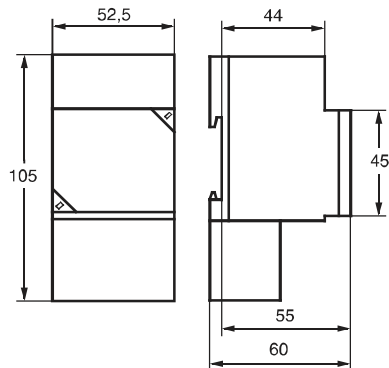

131 x 20 / 134 x 20

- Daily or weekly program
- Slim format 52.5 mm
- Captive setting keys
- Manual override switch "Permanent OFF / Automatic / Permanent ON"
- Analogue display (clock display)

Save time switching controlling counting

## Analogue time switches 131 x 20 / 134 x 20

for DIN-rail and wall mounting

[müller VS 3x.x8]

**Technical data**

<b>Supply voltages</b>	230 V, 50–60 Hz other voltages on request
<b>Power consumption (real power)</b>	0.4 W
<b>Switch (potential-free)</b>	Change-over, contact gap < 3 mm (µ)
<b>Contact material</b>	AgSnO <sub>2</sub>
<b>Switching capacity</b>	16 A / 250 V~ at cosφ=1 2.5 A with inductive load cosφ=0.6 max. filament lamp load 2,000 W
<b>Min. switching power</b>	1,000 mW (10 V / 10 mA)
<b>Filament Lamp, Halogen Lamp</b>	2,000 W
<b>Fluorescent Lamp uncompensated</b>	1,000 W
<b>Fluorescent Lamp series compensated</b>	750 W
<b>LED (230 V~) / CFL</b>	200 W
<b>Minimum switching interval</b>	13x 120 day dial 30 min. 13x 420 week dial 2 h.
<b>Time base</b>	Quartz
<b>Accuracy (at 23°C)</b>	≅ ±1 sec./day
<b>Power back-up (at 20°C)</b>	approx. 100 h.
<b>Permitted ambient temperature</b>	-5°...+50°C
<b>Housing</b>	self-extinguishing thermoplastic
<b>Dimensions</b>	45 x 52.5 x 55 mm
<b>Mounting</b>	35 mm DIN-rail and wall
<b>Type of connection</b>	Screw terminals
<b>Type of protection</b>	IP 20 to DIN EN 60529
<b>Class of protection</b>	II when installed according to regulations
<b>Mode of operation (DIN EN 60730-1)</b>	1 BSTU
<b>Degree of contamination (DIN EN 60730-1)</b>	2
<b>Rated surge voltage (DIN EN 60730-1)</b>	4 kV