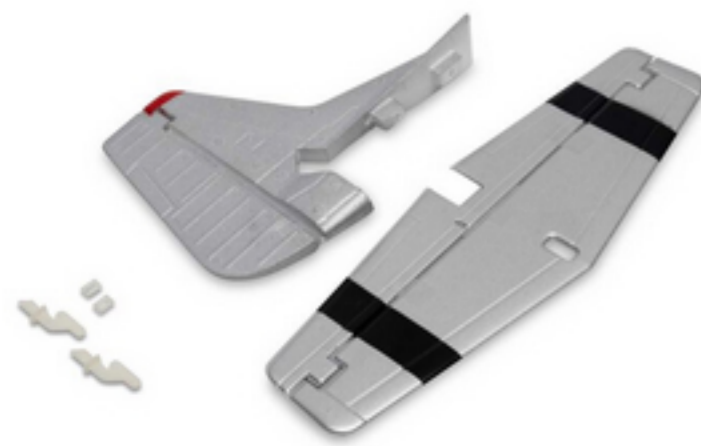

EFL-1086
Painted Wing: UMX P-51 "Detroit Miss"

EFL-1089
Spinner: UMX P-51 "Detroit Miss"

EFL-1091
4-Blade Propeller: UMX P-51 "Detroit Miss"

EFL-1093
Battery Door: UMX P-51 "Detroit Miss"

EFL-1088
Painted Fuselage: UMX P-51 "Detroit Miss"

EFL-1092
Decal Sheet: UMX P-51 "Detroit Miss"

EFL-1087
Tail Set: UMX P-51 "Detroit Miss"

EFL-1090
Landing Gear Set: UMX P-51 "Detroit Miss"