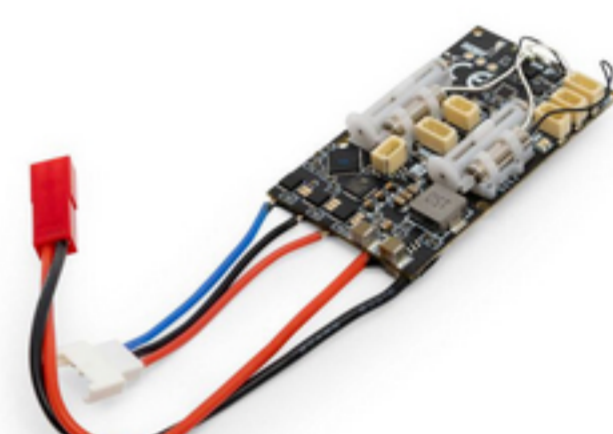

SPMR7100
NX7e 7-Channel DSMX Transmitter Only

SPMX3003SJ30
3S 11.1V 300mAh 30C LiPo Battery: RCY

SPMXC2090
S100 1x100W USB-C Smart Charger

SPMSA2030LO
A2030 Ultra-Micro Analog 2.3g Linear Long Throw Offset Aircraft Servo

EFLU3306
Motor Mount: UMX P-51 BL

EFLU3308
Pushrod Set: UMX P-51 BL

SPMXAM1208B
1208-2150Kv Brushless Outrunner Motor, 12-Pole

EFLU4067
Prop Adapter: UMX Beast, Champ S+, F4F Wildcat, Waco

SPM-1005
Receiver / ESC Unit: UMX P-51

EFL-1086
Painted Wing: UMX P-51 "Detroit Miss"

EFL-1089
Spinner: UMX P-51 "Detroit Miss"

EFL-1091
4-Blade Propeller: UMX P-51 "Detroit Miss"

EFL-1093
Battery Door: UMX P-51 "Detroit Miss"

EFL-1088
Painted Fuselage: UMX P-51 "Detroit Miss"

EFL-1092
Decal Sheet: UMX P-51 "Detroit Miss"

EFL-1087
Tail Set: UMX P-51 "Detroit Miss"

EFL-1090
Landing Gear Set: UMX P-51 "Detroit Miss"