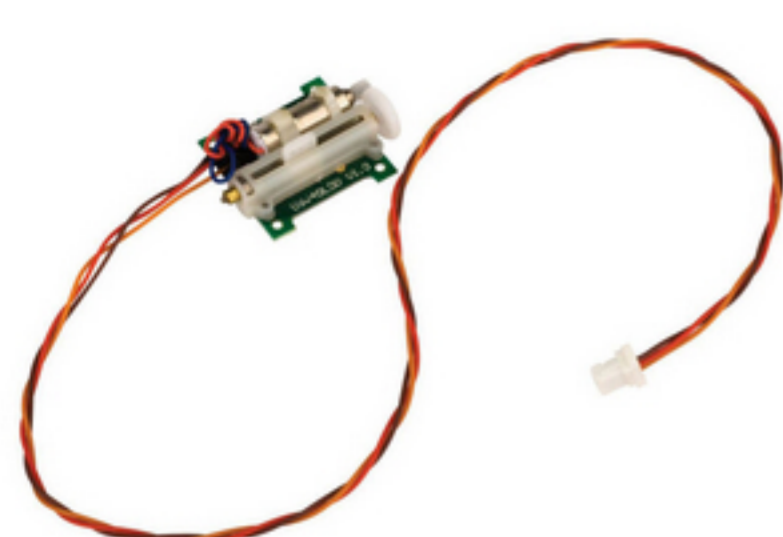

SPMR7100
NX7e 7-Channel DSMX Transmitter Only

SPMX3003SJ30
3S 11.1V 300mAh 30C LiPo Battery: RCY

SPMXC2090
S100 1x100W USB-C Smart Charger

SPMSA2030LO
A2030 Ultra-Micro Analog 2.3g Linear Long Throw Offset Aircraft Servo

EFLU3306
Motor Mount: UMX P-51 BL

EFLU3308
Pushrod Set: UMX P-51 BL

SPMXAM1208B
1208-2150Kv Brushless Outrunner Motor, 12-Pole

EFLU4067
Prop Adapter: UMX Beast, Champ S+, F4F Wildcat, Waco

SPM-1005
Receiver / ESC Unit: UMX P-51

EFL-1086
Painted Wing: UMX P-51 "Detroit Miss"

EFL-1089
Spinner: UMX P-51 "Detroit Miss"

EFL-1091
4-Blade Propeller: UMX P-51 "Detroit Miss"

EFL-1093
Battery Door: UMX P-51 "Detroit Miss"

EFL-1088
Painted Fuselage: UMX P-51 "Detroit Miss"

EFL-1092
Decal Sheet: UMX P-51 "Detroit Miss"

EFL-1087
Tail Set: UMX P-51 "Detroit Miss"

EFL-1090
Landing Gear Set: UMX P-51 "Detroit Miss"