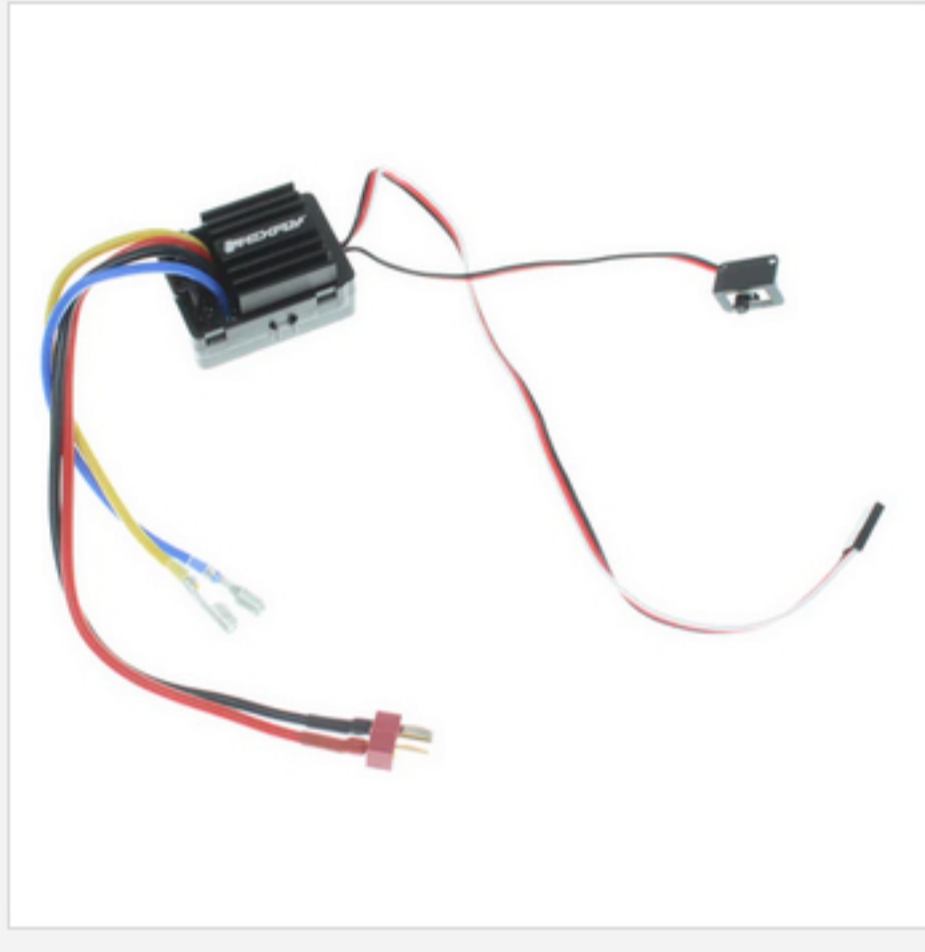

RER24017
STEERING KNUCKLE(2PCS)

RER24105
SHOCK ABSORBERS FR/RR(2PCS)

RER24206
RR LOWER LINKS(103MM)(2PCS)

RER24210
DIFF COMPLETE(1PC)

RER24003
REAR SKID(1PC)

RER23704
LED CLIPS (8PCS)

82047
3X20MM BUTTON HEAD HEX MACHINE THREAD SCREWS (8PCS)

RER24221
FR BUMPER COVER(BLACK)(1PC)

RER24215
1953 CHEVROLET COE CAB BOTTOM(BLACK)(1PC)

RER22355
HX-1040 BRUSHED ESC V4 (DEANS)(1PC)

RER24107
FR WHEELS (CHROME)(PLASTIC)(2PCS)

RER24022
SUN VISOR (CHROME)(1PC)

RER24218
CABIN INTERIOR (BLACK)(1PC)

RER24211
1953 CHEVROLET COE CAB TOP(BLUE)(1PC)

RER24019
REAR BUMPER MOUNT W/ TRAILER HITCH(1SET)

RER23497
FRONT DECK(PLASTIC)(1PC)

85825
3X10MM COUNTERSUNK HEX MACHINE THREAD SCREWS (5PCS)

RER24110
25X8MM BUTTON HEAD HEX MACHINE THREAD SCREWS(10PCS)