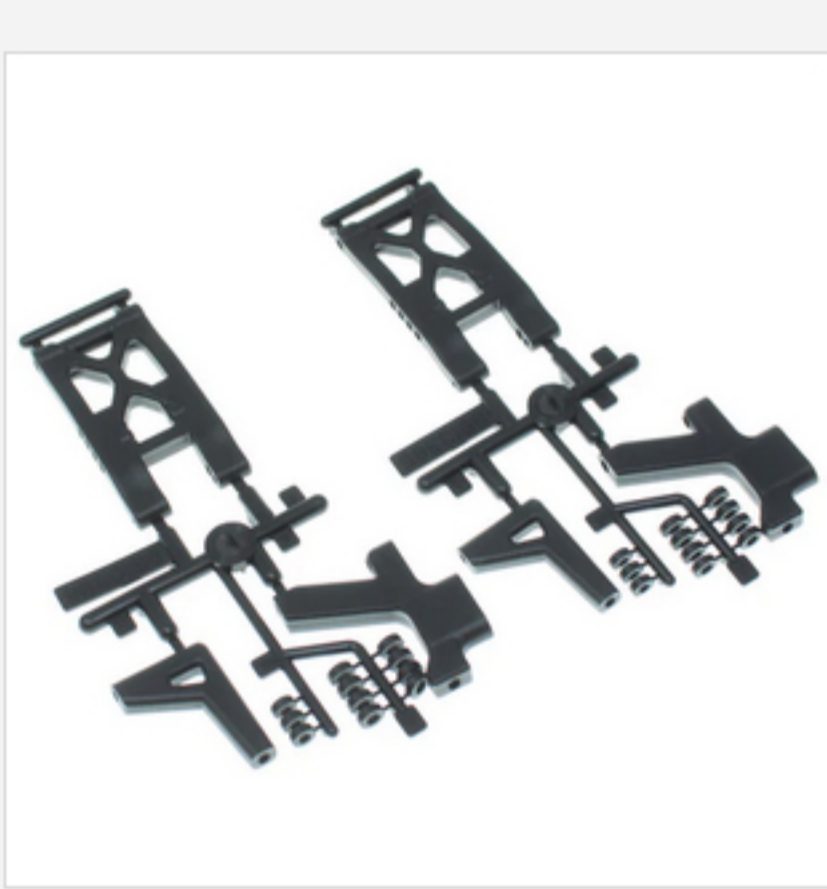

RER15045
26T PINION GEAR (48P)(1PC)

RER15007
GYRO(1PC)

RER15036
COMPLETE DIFFERENTIAL W/ IDLER GEARS (1SET)

RER14987
1/10 WHEEL SET W/ LUG CAPS(6MM OFFSET) (4PCS)

85825
3X10MM COUNTERSUNK HEX MACHINE THREAD SCREWS (5PCS)

RER14961
FRONT KNUCKLES AND HEX(1PR)

RER15033
IDLER GEAR PINS (2PCS)

RER15023
4MM LOCKNUT(THIN)(4PCS)

RER11375
3X8MM BUTTON HEAD HEX MACHINE THREAD SCREWS (10PCS)

RER14945
SUSPENSION ARM SET(PLASTIC)(1SET)

14586
3X6MM BUTTON HEAD HEX MACHINE THREAD SCREWS (8PCS)

RER15013
4.8X6MM BALL STUD (8PCS)

RER14981
1.6X9.7MM PINS(2PCS)

RER14963
FRONT AXLE SET (2PCS)

RER14923
FRONT SHOCK TOWER (1PC)

RER11383
3X8MM COUNTERSUNK HEX MACHINE THREAD SCREWS (10PCS)