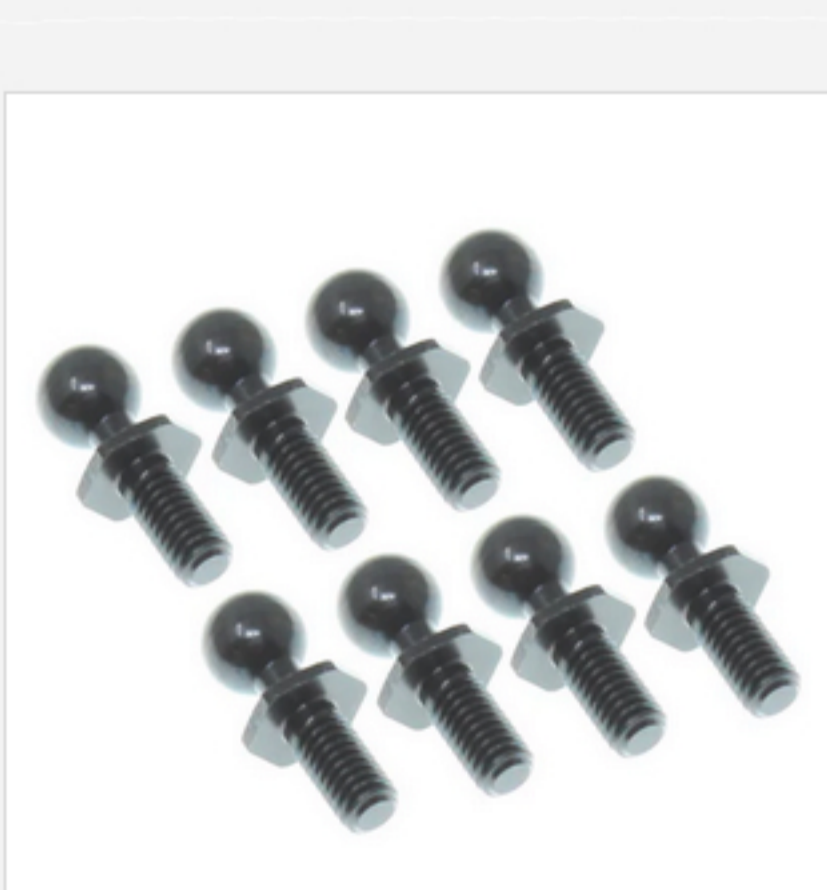

RER15045
26T PINION GEAR (48P)(1PC)

RER15007
GYRO(1PC)

RER15036
COMPLETE DIFFERENTIAL W/ IDLER GEARS (1SET)

RER14987
1/10 WHEEL SET W/ LUG CAPS(6MM OFFSET) (4PCS)

85825
3X10MM COUNTERSUNK HEX MACHINE THREAD SCREWS (5PCS)

RER14961
FRONT KNUCKLES AND HEX(1PR)

RER15033
IDLER GEAR PINS (2PCS)

RER15023
4MM LOCKNUT(THIN)(4PCS)

RER11375
3X8MM BUTTON HEAD HEX MACHINE THREAD SCREWS (10PCS)

RER14945
SUSPENSION ARM SET(PLASTIC)(1SET)

14586
3X6MM BUTTON HEAD HEX MACHINE THREAD SCREWS (8PCS)

RER15013
4.8X6MM BALL STUD (8PCS)

RER14981
1.6X9.7MM PINS(2PCS)

RER14963
FRONT AXLE SET (2PCS)

RER14923
FRONT SHOCK TOWER (1PC)

RER11383
3X8MM COUNTERSUNK HEX MACHINE THREAD SCREWS (10PCS)