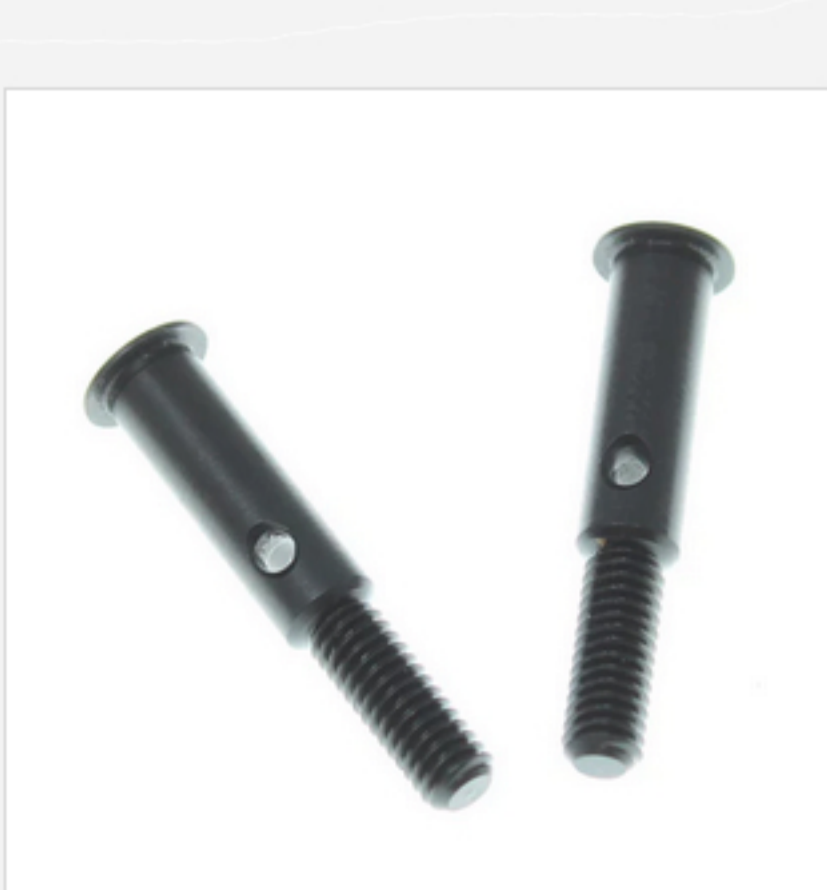

RER15045
26T PINION GEAR (48P)(1PC)

RER15007
GYRO(1PC)

RER15036
COMPLETE DIFFERENTIAL W/ IDLER GEARS (1SET)

RER14987
1/10 WHEEL SET W/ LUG CAPS(6MM OFFSET) (4PCS)

85825
3X10MM COUNTERSUNK HEX MACHINE THREAD SCREWS (5PCS)

RER14961
FRONT KNUCKLES AND HEX(1PR)

RER15033
IDLER GEAR PINS (2PCS)

RER15023
4MM LOCKNUT(THIN)(4PCS)

RER11375
3X8MM BUTTON HEAD HEX MACHINE THREAD SCREWS (10PCS)

RER14945
SUSPENSION ARM SET(PLASTIC)(1SET)

14586
3X6MM BUTTON HEAD HEX MACHINE THREAD SCREWS (8PCS)

RER15013
4.8X6MM BALL STUD (8PCS)

RER14981
1.6X9.7MM PINS(2PCS)

RER14963
FRONT AXLE SET (2PCS)

RER14923
FRONT SHOCK TOWER (1PC)

RER11383
3X8MM COUNTERSUNK HEX MACHINE THREAD SCREWS (10PCS)