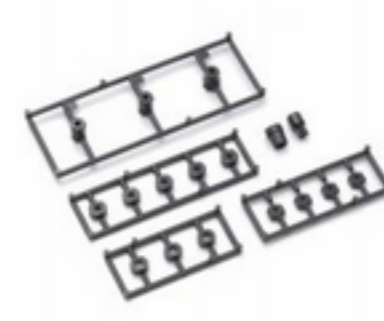

TP Bind Screw (M2.0x6/10pcs) 1-S02006TP

TP Bind Screw (M2.0x8/10pcs) 1-S02008TP

KT-531P Transmitter 82005

Front Suspension Parts Set(MR-015/02) MZ203B

Rear Shock Set(MR-015/02/03) MZ206B

Diff.Gear Assy(MR-015/02/03) MZ207

Motor case set/Type MM (for MR-03) MZ215

Motor case set/Type MM (for MR-03) MZ215B

Chassis Small Parts Set(for MR-03) MZ402

Chassis Small Parts Set(for MR-03) MZ402B

Servo Gear Set(for MR-03) MZ404

Servo Saver Assembly(for MR-03) MZ405

Front Suspension Arm. Set(for MR-03) MZ406

Front Suspension Arm. Set(for MR-03) MZ406B

Suspension Shaft Set(for MR-03) MZ407

Suspension Shaft Set(for MR-03) MZ407B

Screw Set(for MR-03) MZ409

Upper/Servo motor cover set(MR03/Sports) MZ411

Upper/Servo motor cover set(MR03/Sports) MZ411B

MZ414B R/C Unit set2.0 (MINI-Z MR-03RWD/RA38)

Main Chassis Set(for MR-03/VE) MZ501

Main Chassis Set(for MR-03/VE) MZ501B

Pinion Gear Set(Black) MZ6BK

Servo Gear Shaft MZ8-3-1