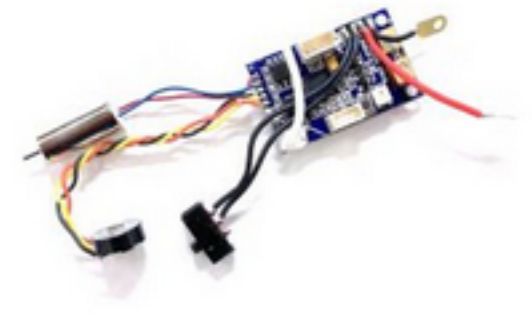

TP Bind Screw (M2.0x6/10pcs) 1-S02006TP

TP Bind Screw (M2.0x8/10pcs) 1-S02008TP

KT-531P Transmitter 82005

Front Suspension Parts Set(MR-015/02) MZ203B

Rear Shock Set(MR-015/02/03) MZ206B

Diff.Gear Assy(MR-015/02/03) MZ207

Motor case set/Type MM (for MR-03) MZ215

Motor case set/Type MM (for MR-03) MZ215B

Chassis Small Parts Set(for MR-03) MZ402

Chassis Small Parts Set(for MR-03) MZ402B

Servo Gear Set(for MR-03) MZ404

Servo Saver Assembly(for MR-03) MZ405

Front Suspension Arm. Set(for MR-03) MZ406

Front Suspension Arm. Set(for MR-03) MZ406B

Suspension Shaft Set(for MR-03) MZ407

Suspension Shaft Set(for MR-03) MZ407B

Screw Set(for MR-03) MZ409

Upper/Servo motor cover set(MR03/Sports) MZ411

Upper/Servo motor cover set(MR03/Sports) MZ411B

MZ414B R/C Unit set2.0 (MINI-Z MR-03RWD/RA38)

Main Chassis Set(for MR-03/VE) MZ501

Main Chassis Set(for MR-03/VE) MZ501B

Pinion Gear Set(Black) MZ6BK

Servo Gear Shaft MZ8-3-1