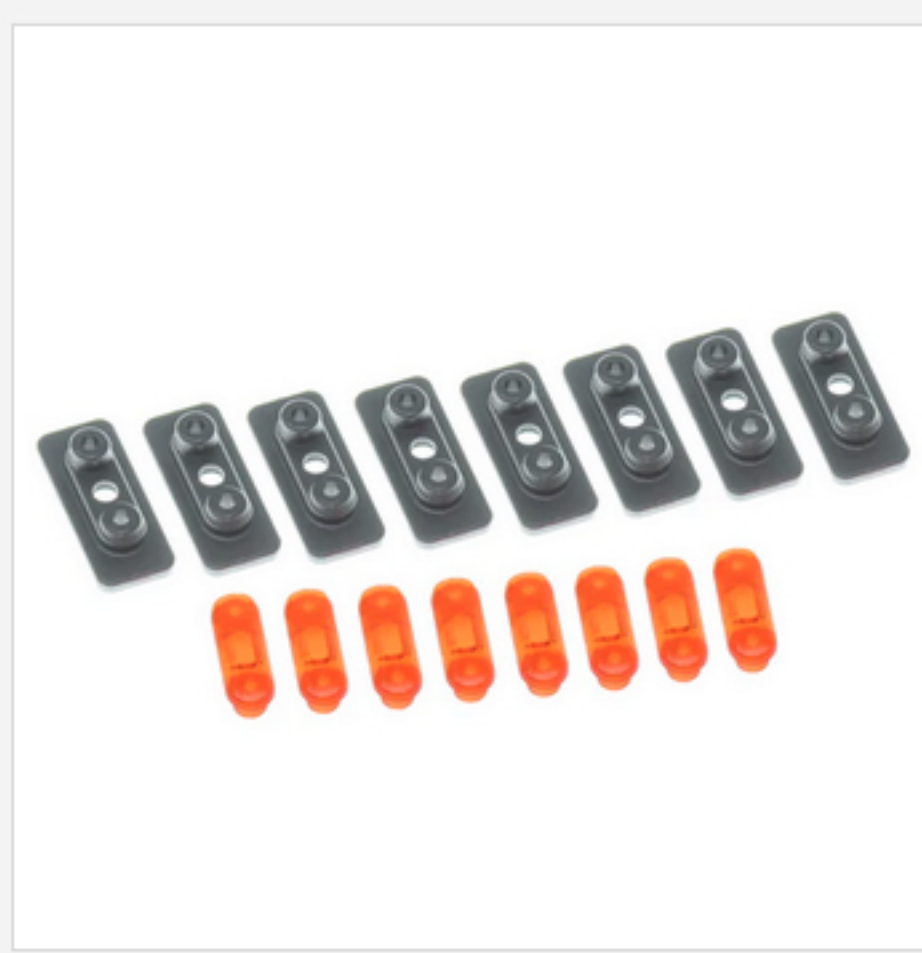

RER15452
4X11.5MM HEX SCREW PIN(10PCS)

RER11378
2X6MM CAP HEAD HEX MACHINE THREAD SCREWS (10PCS)

60161
MOTOR PINION GEAR (18T) (48 PITCH) (1PC)

RER23801
3X47MM SHOULDER BUTTON HEAD HEX MACHINE THREAD SCREWS (4PCS)

RER23705
MARKER LIGHT LENSES W/ MOUNTS(1SET)

RER24511
COE STICKER SHEET B(Accessory Stickers)(1SET)

RER23806
REDCAT LOGO DECK STICKER(TEXTURED)(BLACK)(1PC)

18129
TRANSMISSION GEAR SET (20T+28T+53T) (1SET)

RER24214
1953 CHEVROLET COE CAB BOTTOM(CLEAR)(1PC)

RER24116
FR FRAME RAIL SET L/R(IPR)

RER24217
BED CAB W/ SIDE PANELS(CLEAR)(1SET)

RER24010
SHOCK MOUNT SUPPORTS(1SET)

RER11372
10X15X4MM RUBBER SEALED BALL BEARINGS (6PCS)

RER24220
GRILL W/ MOUNT(CHROME)(1SET)

RER24205
RR UPPER LINKS(81MM)(2PCS)

13834
2X8MM CAP HEAD HEX SELF TAPPING SCREWS (12PCS)

RER11346
DIFFERENTIAL COVER (1PC)

RER11369
7X11X3MM RUBBER SEALED BALL BEARINGS (2PCS)