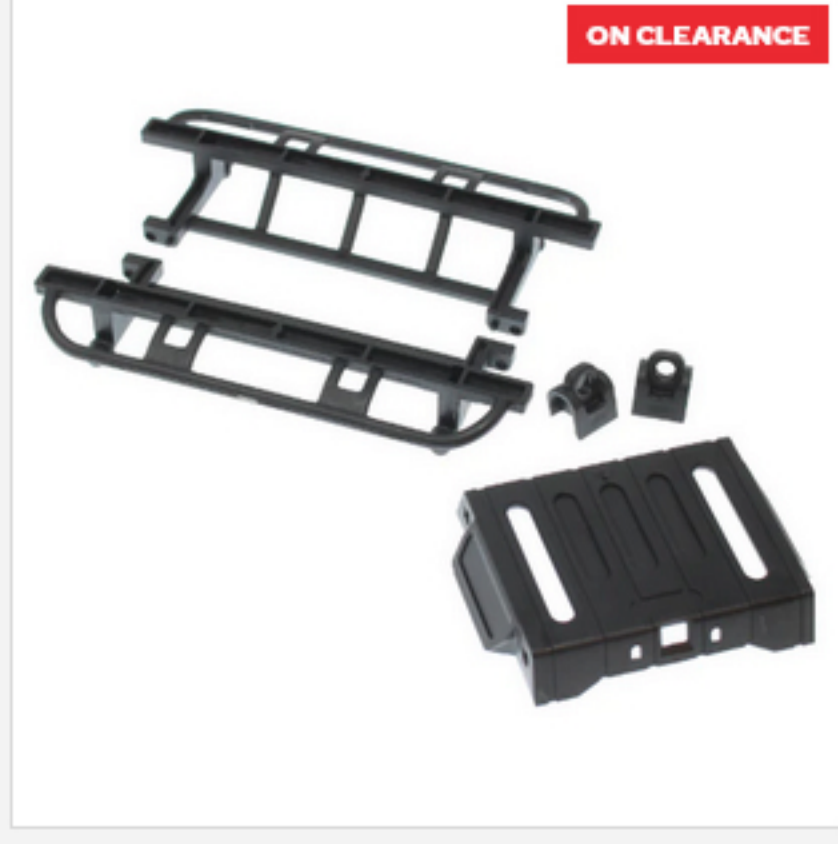

R5607
STEERING LINKS AND BEARING CRUSH SPACERS (1SET)

R5629TA
2 IN 1 ESC/RECEIVER UNIT(IPC)

R5608
HUB CARRIERS(PLASTIC)(IPR)

R5615P
PRE-MOUNTED 1/10 CRAWLER TIRES(IPR)

R5624
PINION GEAR (8T) (2PCS)

R5619
AXLE SHAFT PIN (4PCS)

I8859E-E001
2 CELL USB CHARGER(IPC)

RER15248
HEXFLY PRO X4 CHARGER

R5614
1/10TH CRAWLER WHEELS(IPR)

R5610
AXLE CUPS(PLASTIC)(2PCS)

R5603
UPPER DECK AND SIDE PLATES

H020
BODY CLIPS, LARGE (12PCS)

P120
12MM WHEEL HEX(12MM)(4PCS)