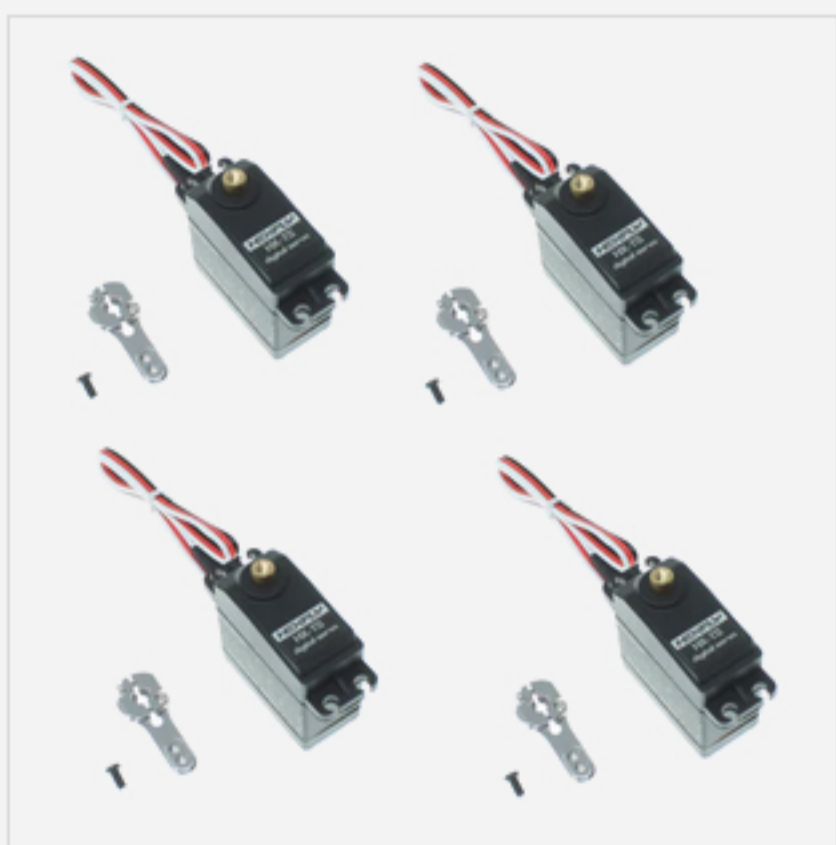

HX-C6D-Mini
HEXFLY C6D MINI LIPO/NIMH CHARGER (IPC)

RER25601
METAL GEAR KIT (1SET / FULL VEHICLE FRONT REAR)

RER15247
HEXFLY PRO X2 DUAL PORT CHARGER (IPC)

I2225TA
1500MAH BATTERY(7.4V)(IPC)

RER21283
TORQUE SPEC SERVO 4-PACK (INCLUDES METAL SERVO HORNS)

RER14384
REDCAT LOGO DECAL SHEET (IPC)

HX-A3
HEXFLY HX-A3 LIPO CHARGER (IPC)

LSI33-2.4GHz
LSI33 RADIO(2.4GHZ)(IPC)

HX-6CP
HEXFLY SERVO 6KG, SPLASHPROOF (IPC)

R5609V2
STEERING HUBS(V2)(IPR)

R5632DECH
1/10TH CRAWLER BODY(BLUE/GREY)(IPC)

R5607
STEERING LINKS AND BEARING CRUSH SPACERS (1SET)

R5629TA
2 IN 1 ESC/RECEIVER UNIT(IPC)

R5608
HUB CARRIERS(PLASTIC)(IPR)

R5615P
PRE-MOUNTED 1/10 CRAWLER TIRES(IPR)

R5624
PINION GEAR (8T) (2PCS)

R5619
AXLE SHAFT PIN (4PCS)

I8859E-E001
2 CELL USB CHARGER(IPC)

RER15248
HEXFLY PRO X4 CHARGER

R5614
1/10TH CRAWLER WHEELS(IPR)

R5610
AXLE CUPS(PLASTIC)(2PCS)

R5603
UPPER DECK AND SIDE PLATES

H020
BODY CLIPS, LARGE (12PCS)

P120
12MM WHEEL HEX(12MM)(4PCS)